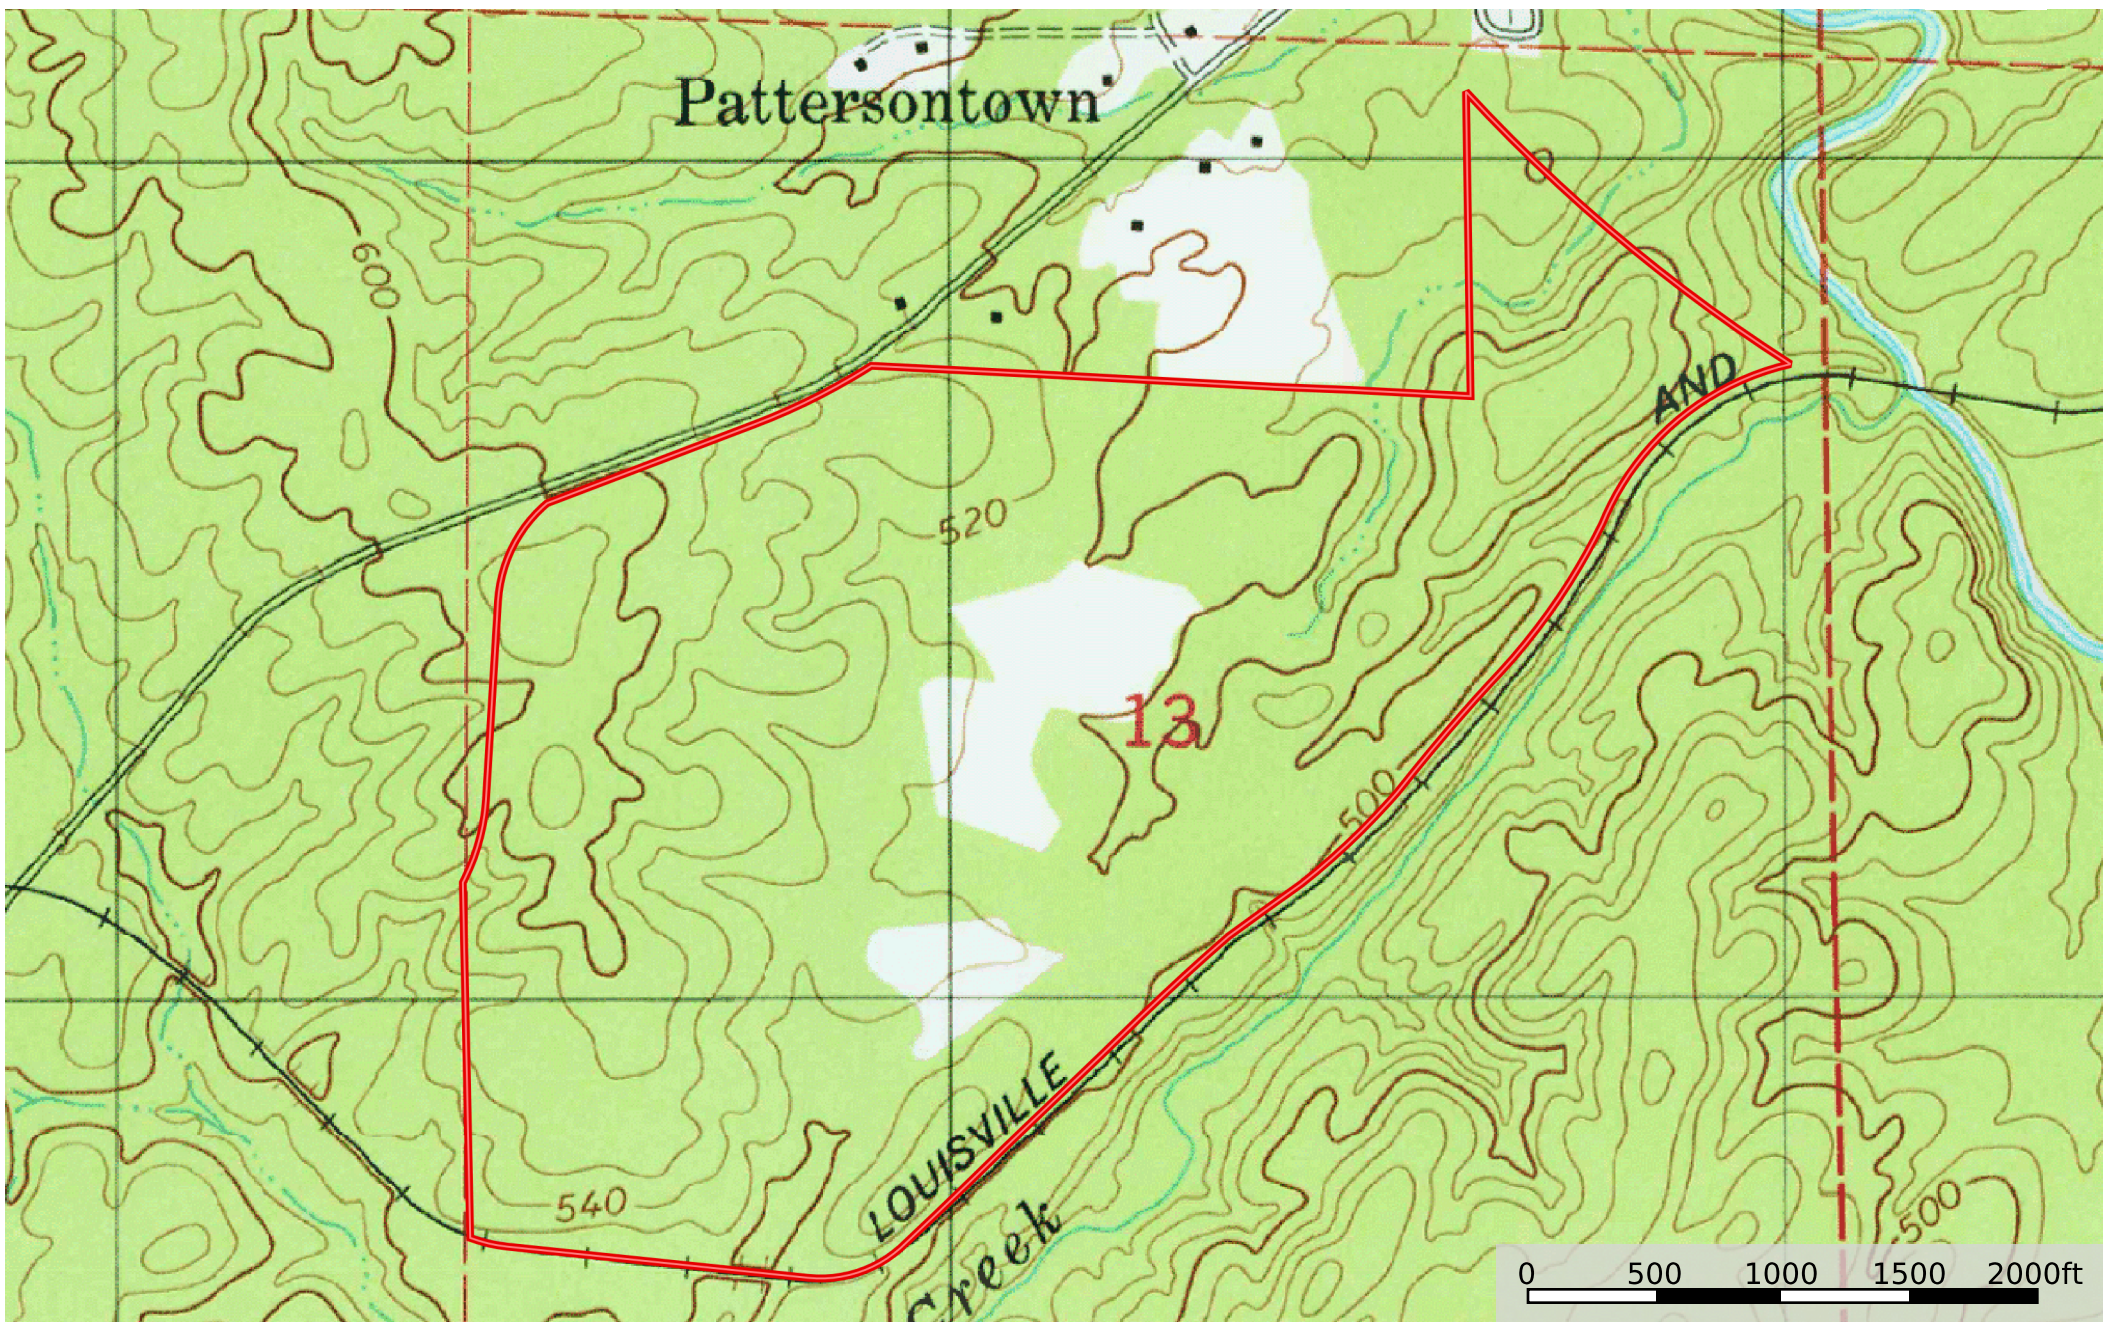

277 acres Tuscaloosa County Domain Texas Creek
Tuscaloosa County, Alabama, 277 AC +/-

 Boundary