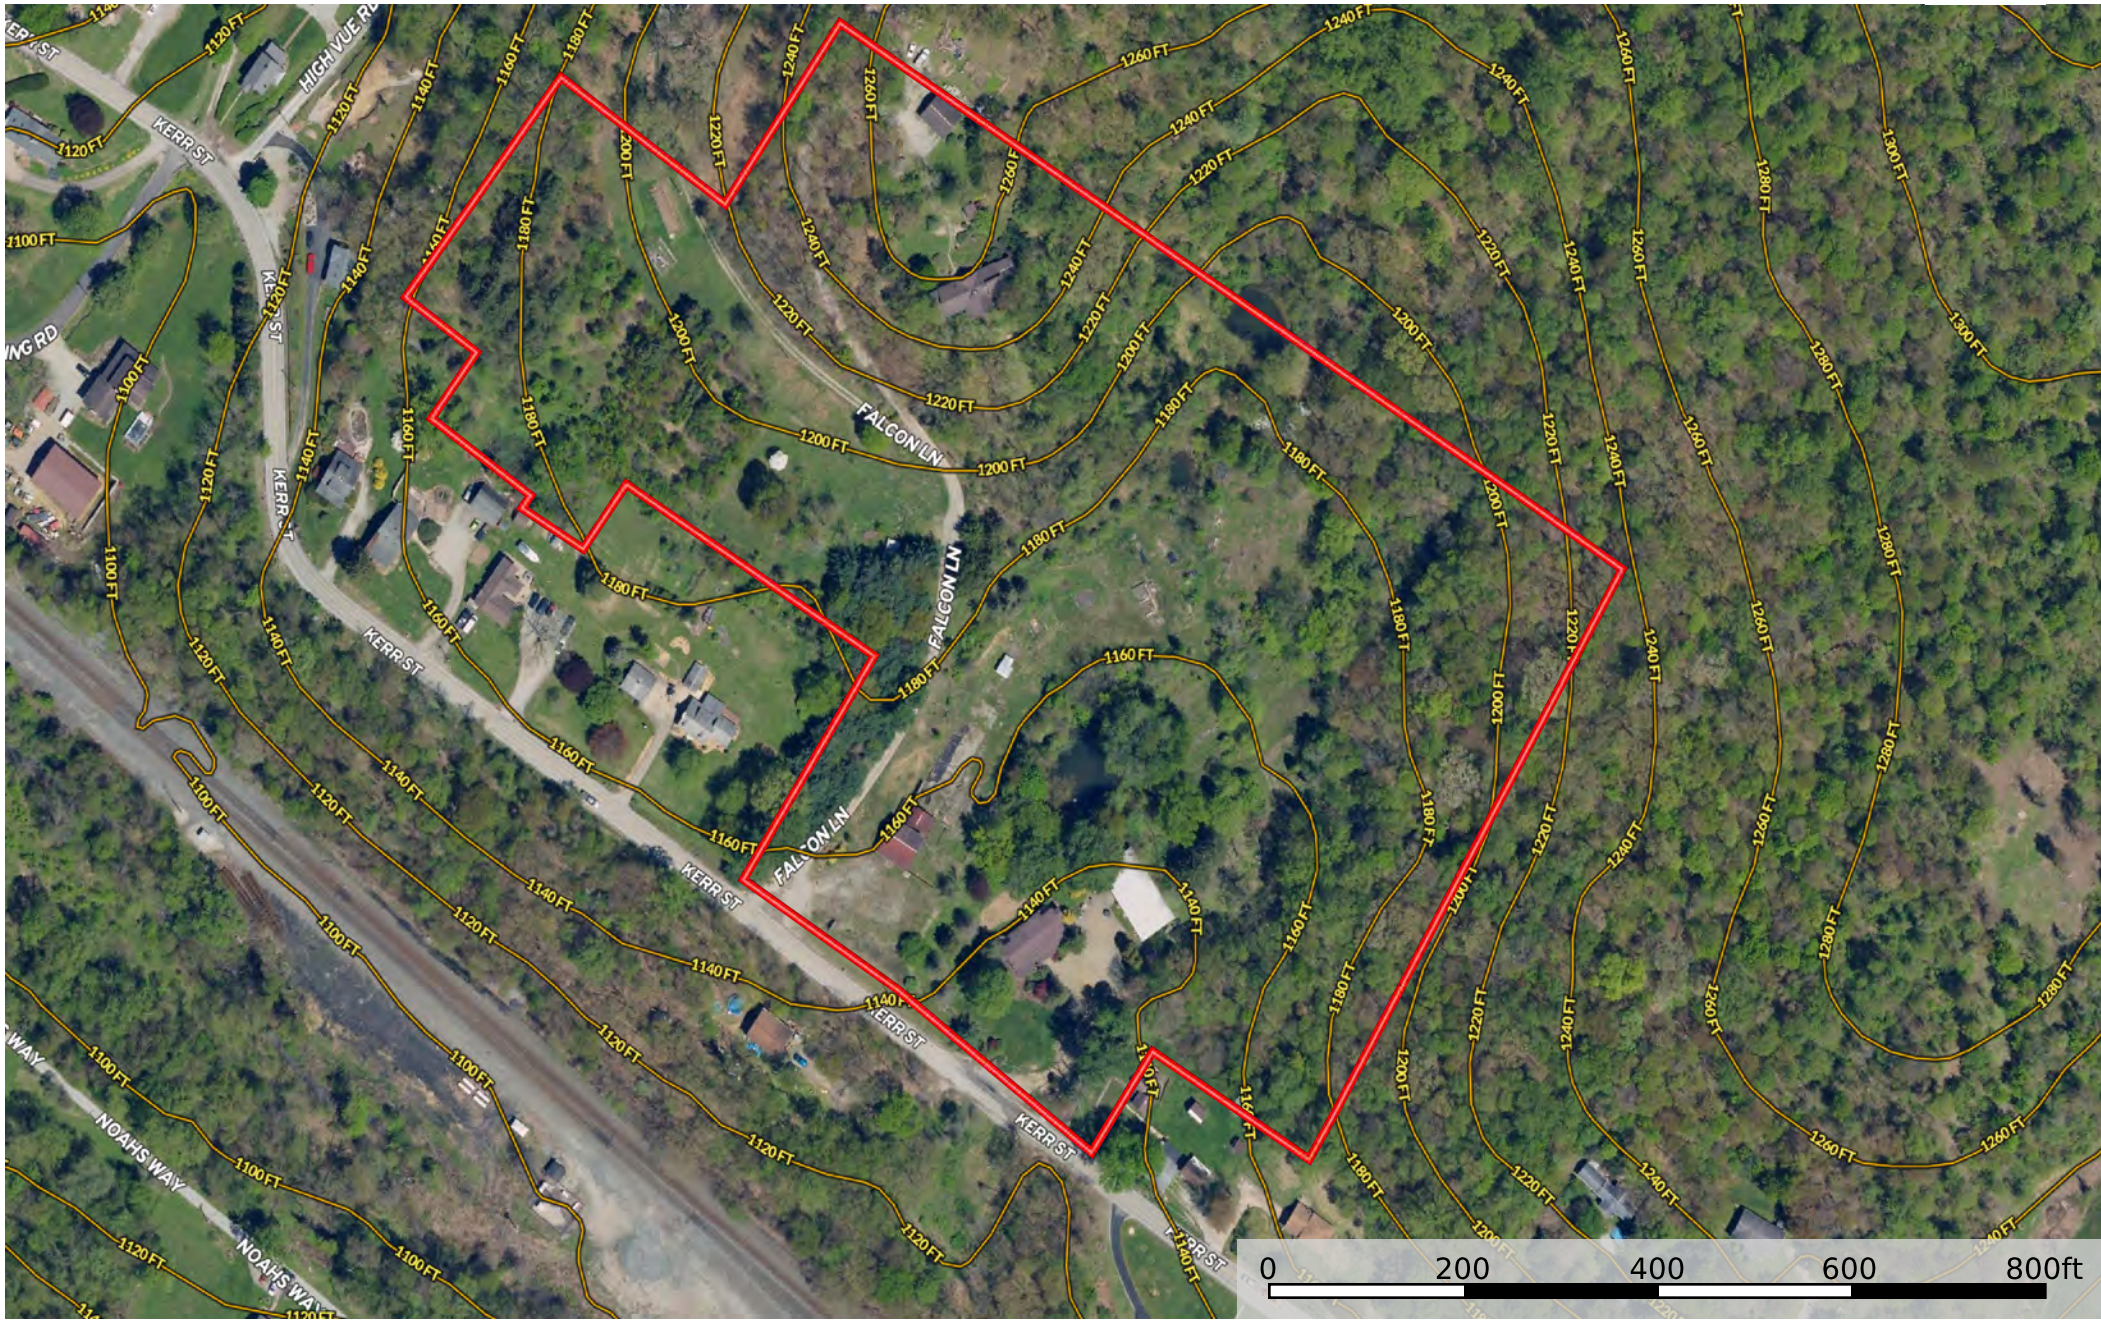

Kerr St - Grapeville - Westmoreland - 15.9

Westmoreland County, Pennsylvania, 15.9 AC +/-

Kerr St - Grapeville -

Logan Dominick
P: (724) 875-4759

<https://www.mossyoakproperties.com/>

The information contained herein was obtained from sources deemed to be reliable. Land id™ Services makes no warranties or guarantees as to the completeness or accuracy thereof.