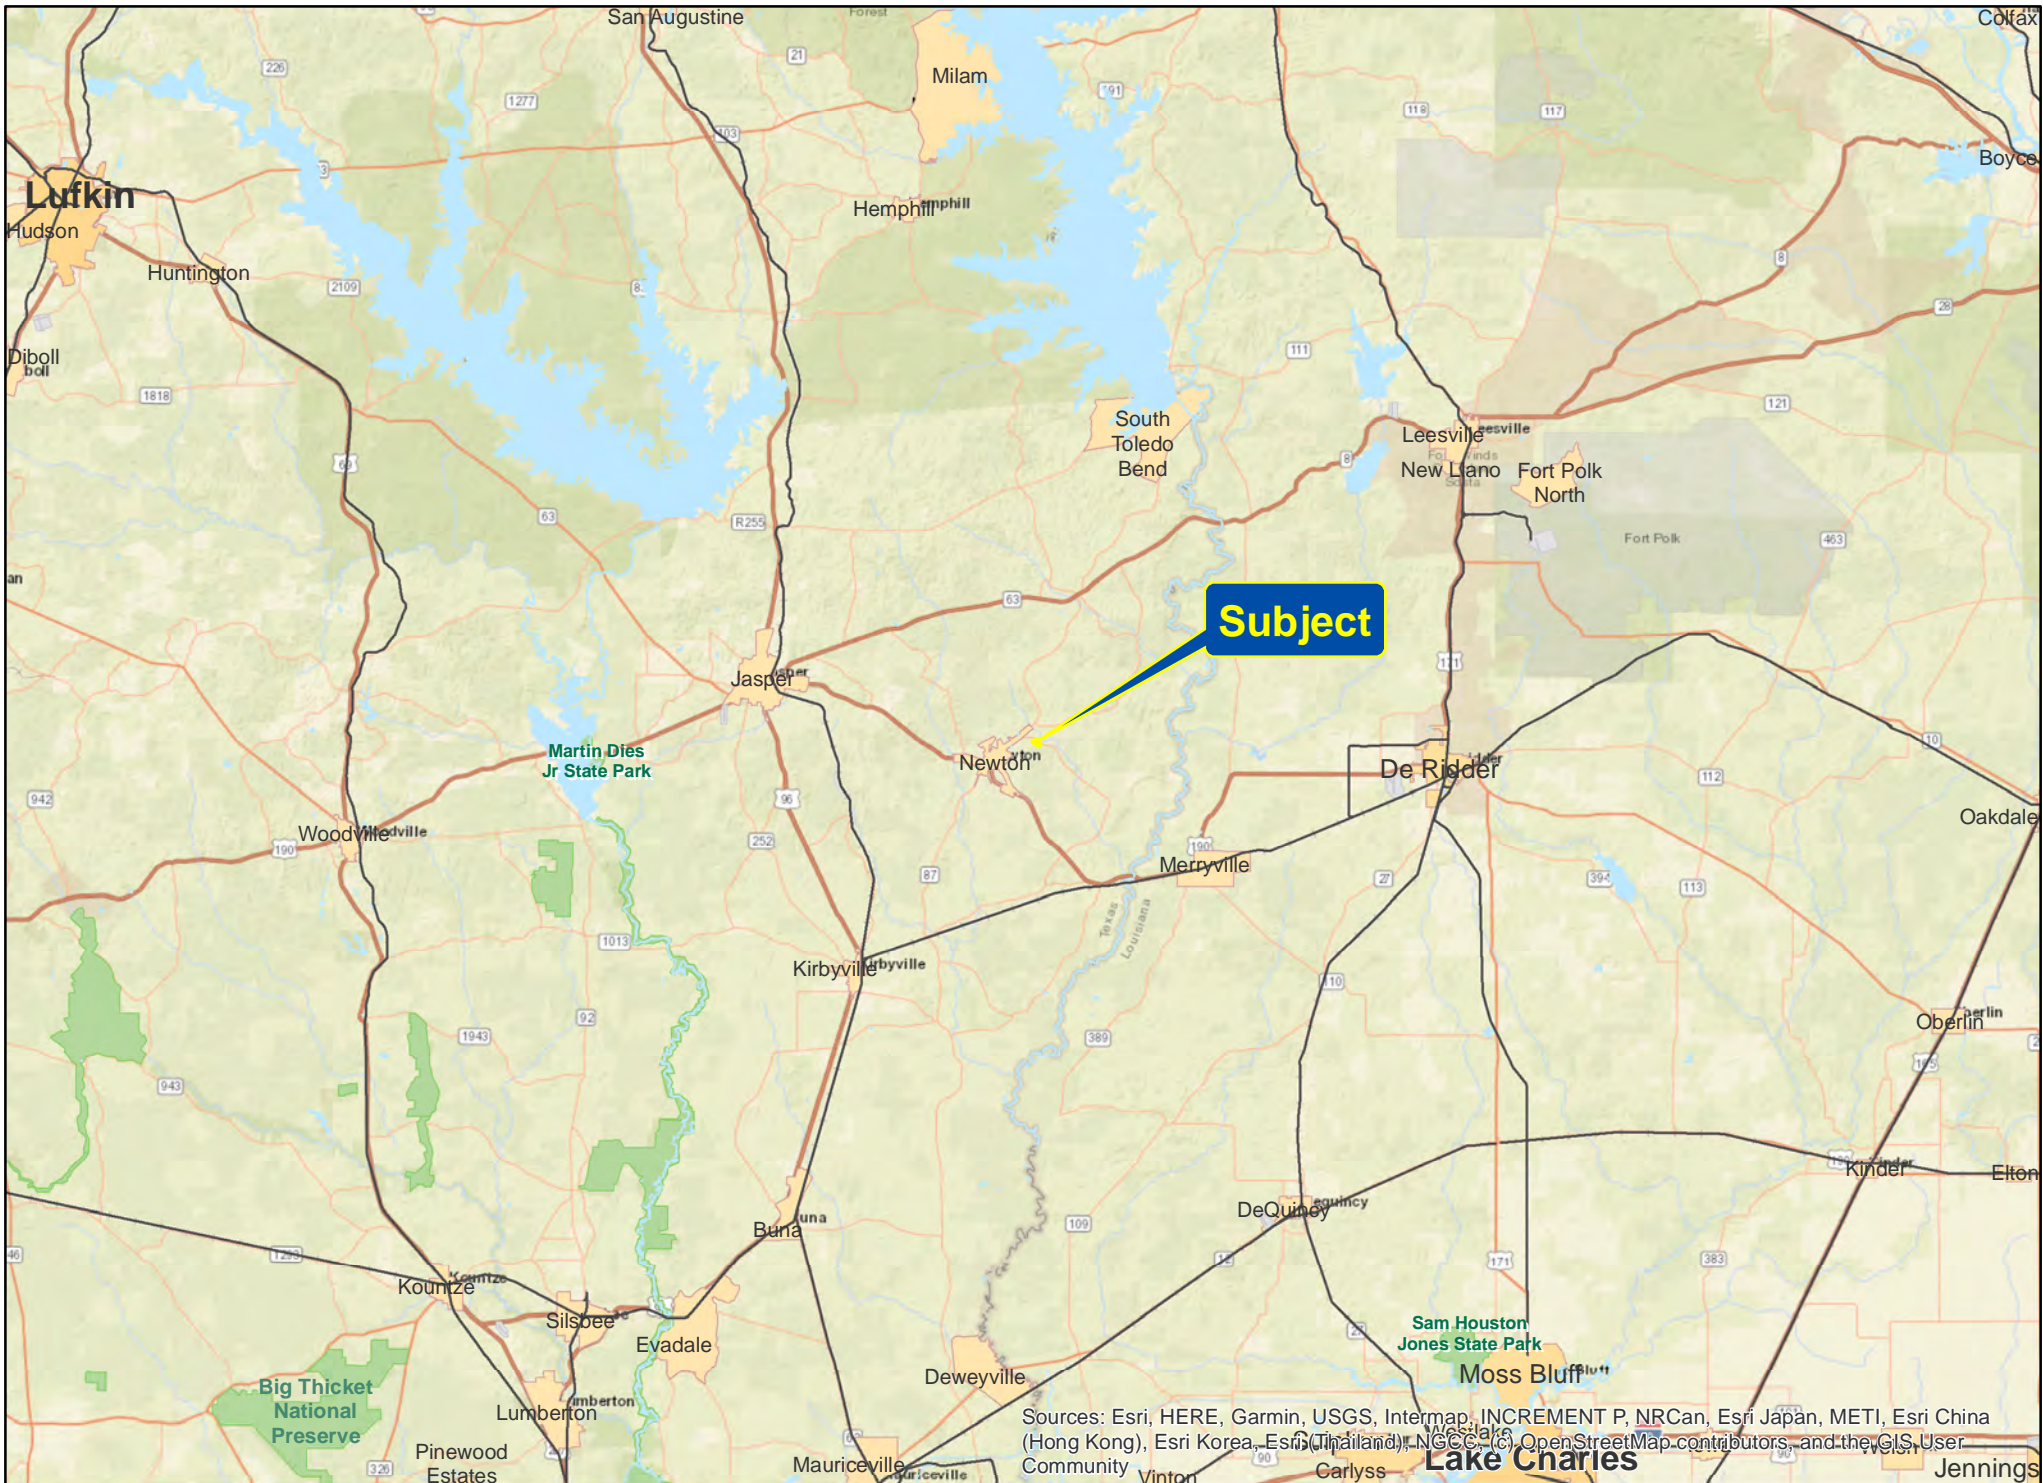

35 Acres | FM 2626 | Newton County, Texas

00964 - For illustration purposes only.

Sources: Esri, HERE, Garmin, USGS, Intermap, INCREMENT P, NRCan, Esri Japan, METI, Esri China (Hong Kong), Esri Korea, Esri (Thailand), NGCC, (c) OpenStreetMap contributors, and the GIS User Community

0 0.51 2 Miles

35 Acres | FM 2626 | Newton County, Texas

00964 - For illustration purposes only.

**Subject**

Sources: Esri, HERE, Garmin, USGS, Intermap, INCREMENT P, NRCan, Esri Japan, METI, Esri China (Hong Kong), Esri Korea, Esri (Thailand), NGCC, (c) OpenStreetMap contributors, and the GIS User Community