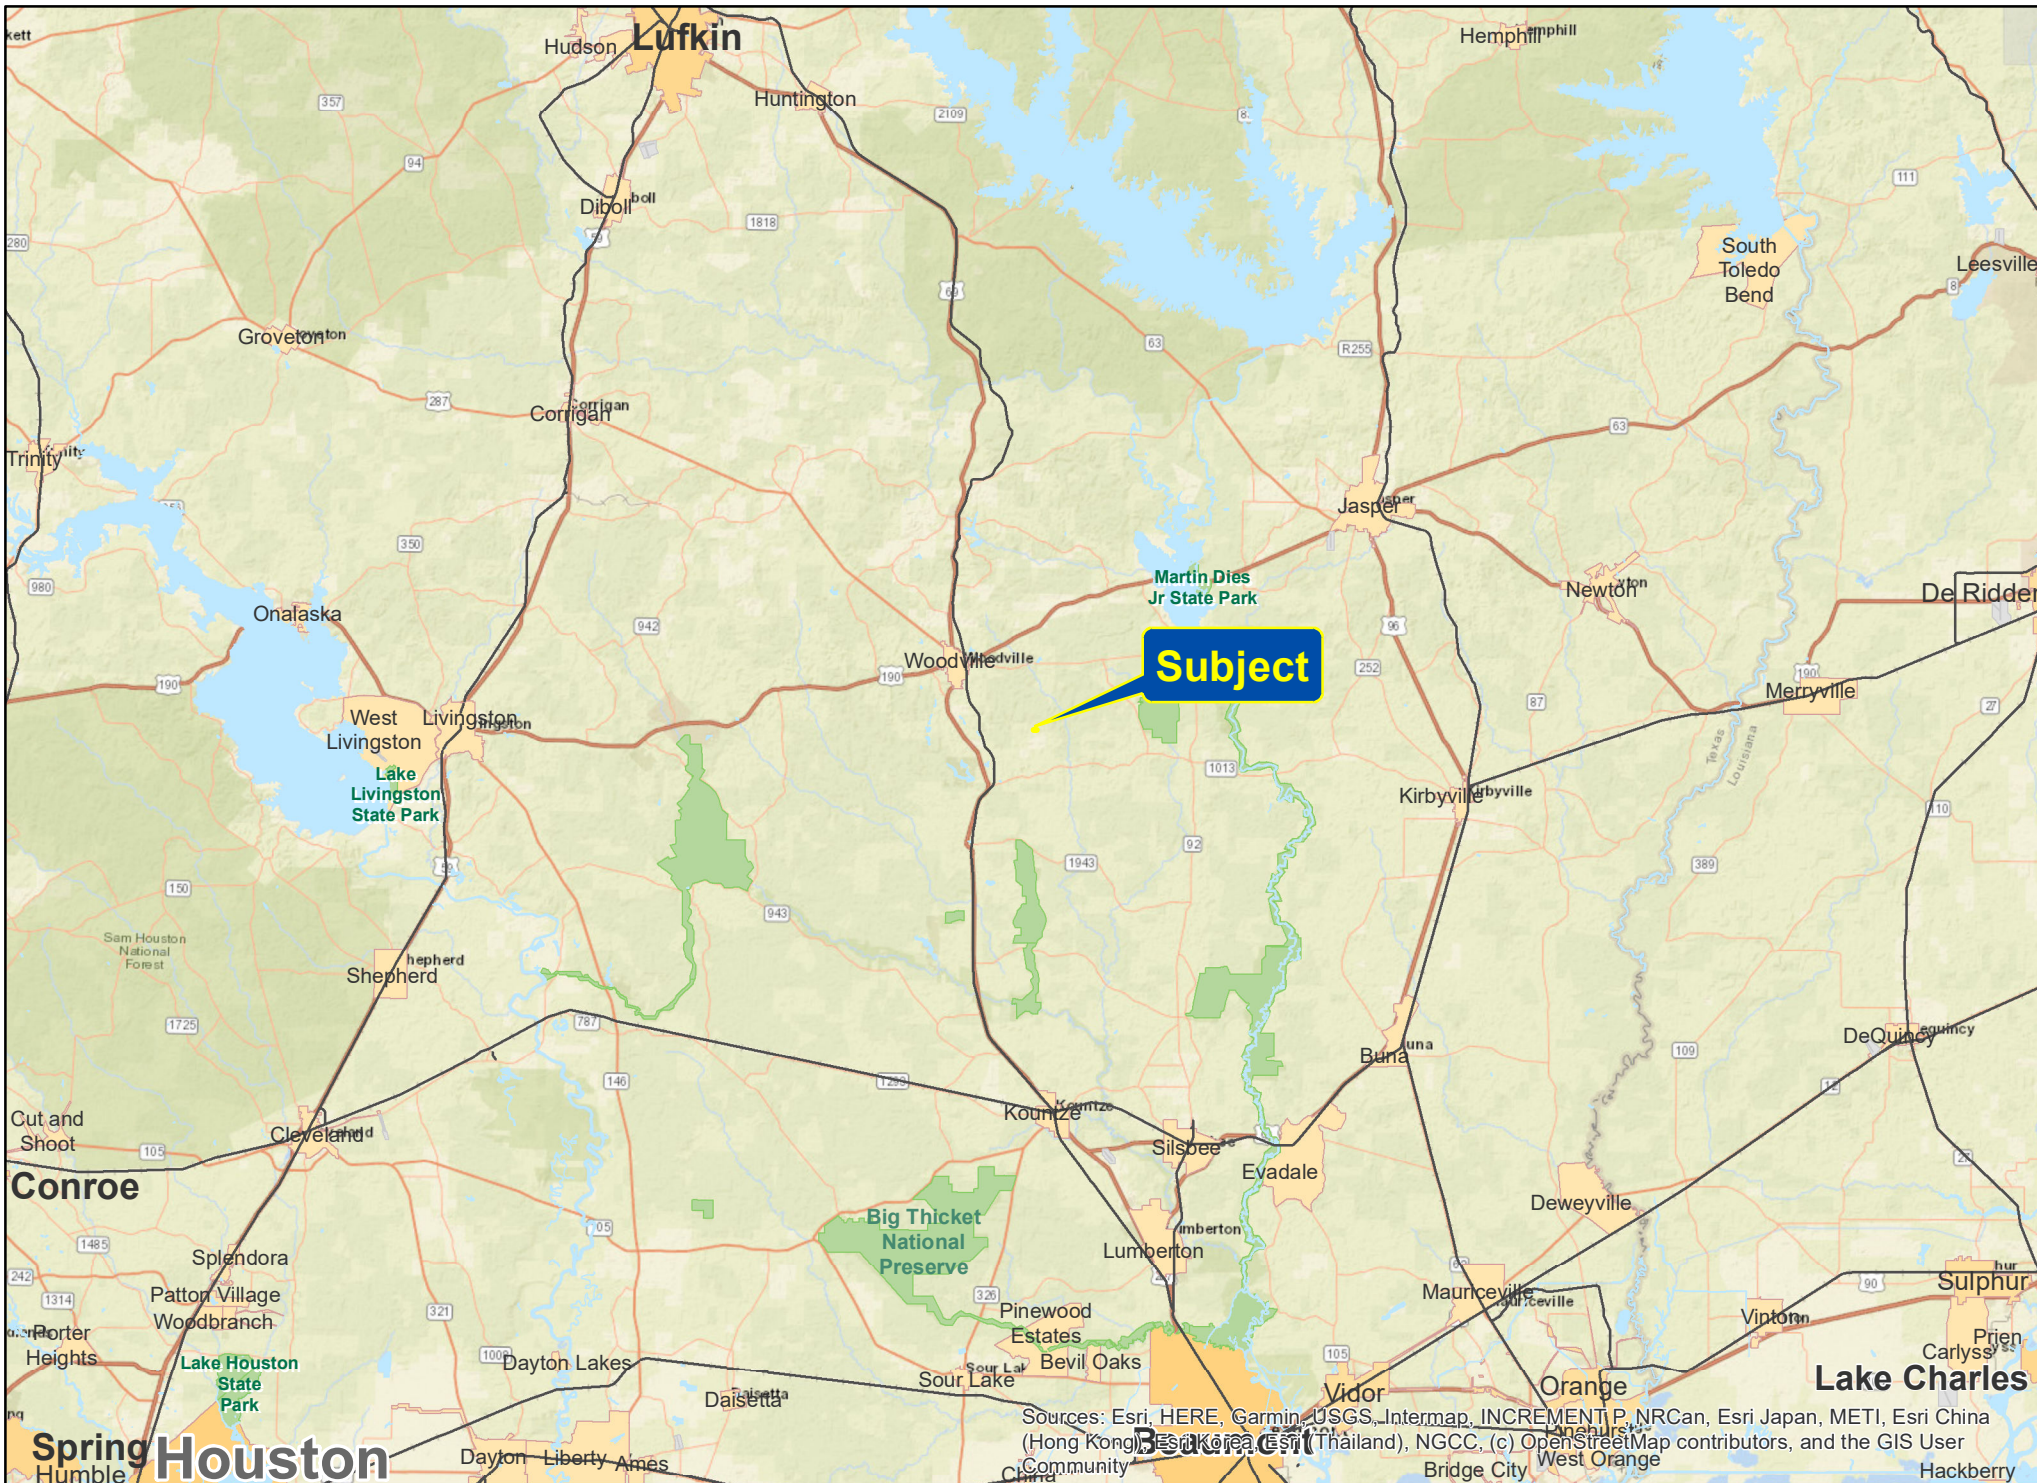

5 acres | County Road 4300 | Tyler Co., Texas

For illustration purposes only.

Sources: Esri, HERE, Garmin, USGS, Intermap, INCREMENT P, NRCan, Esri Japan, METI, Esri China (Hong Kong), Esri Korea, Esri (Thailand), NGCC, (c) OpenStreetMap contributors, and the GIS User Community

5 acres | County Road 4300 | Tyler Co., Texas

For illustration purposes only.

**Subject**

Sources: Esri, HERE, Garmin, USGS, Intermap, INCREMENT P, NRCan, Esri Japan, METI, Esri China (Hong Kong), Swire, Esri Korea, Esri (Thailand), NGCC, (c) OpenStreetMap contributors, and the GIS User Community

5 acres | County Road 4300 | Tyler Co., Texas

For illustration purposes only.