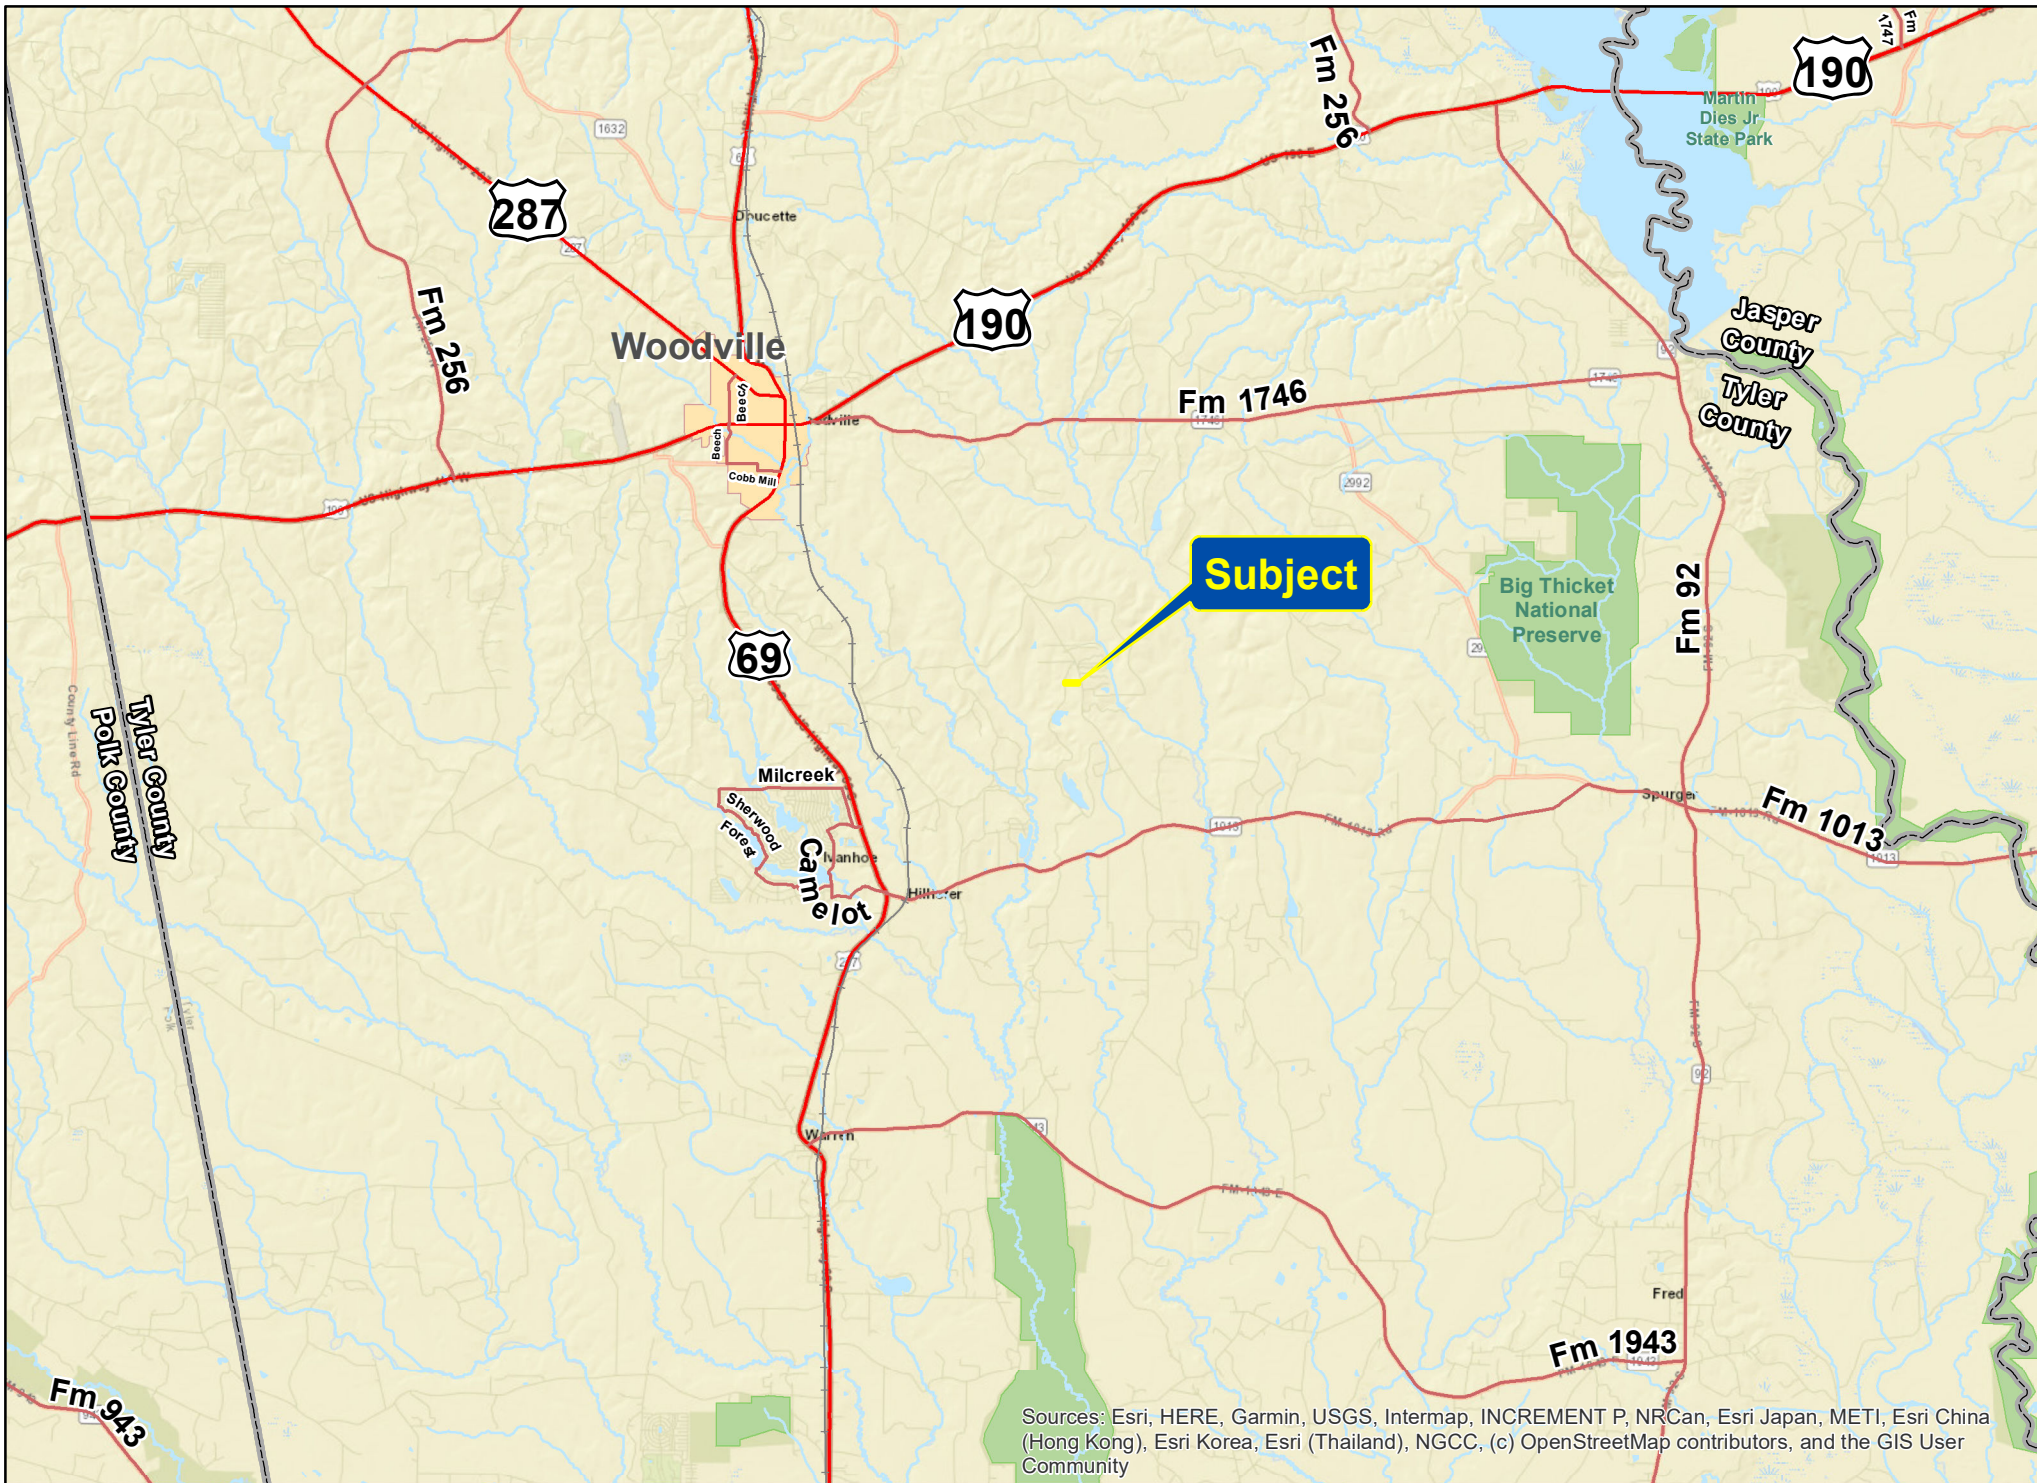

5 acres | County Road 4300 | Tyler Co., Texas

For illustration purposes only.

Sources: Esri, HERE, Garmin, USGS, Intermap, INCREMENT P, NRCan, Esri Japan, METI, Esri China (Hong Kong), Esri Korea, Esri (Thailand), NGCC, (c) OpenStreetMap contributors, and the GIS User Community

5 acres | County Road 4300 | Tyler Co., Texas

For illustration purposes only.

**Subject**

Sources: Esri, HERE, Garmin, USGS, Intermap, INCREMENT P, NRCan, Esri Japan, METI, Esri China (Hong Kong), Swire, Esri Korea, Esri (Thailand), NGCC, (c) OpenStreetMap contributors, and the GIS User Community

5 acres | County Road 4300 | Tyler Co., Texas

For illustration purposes only.