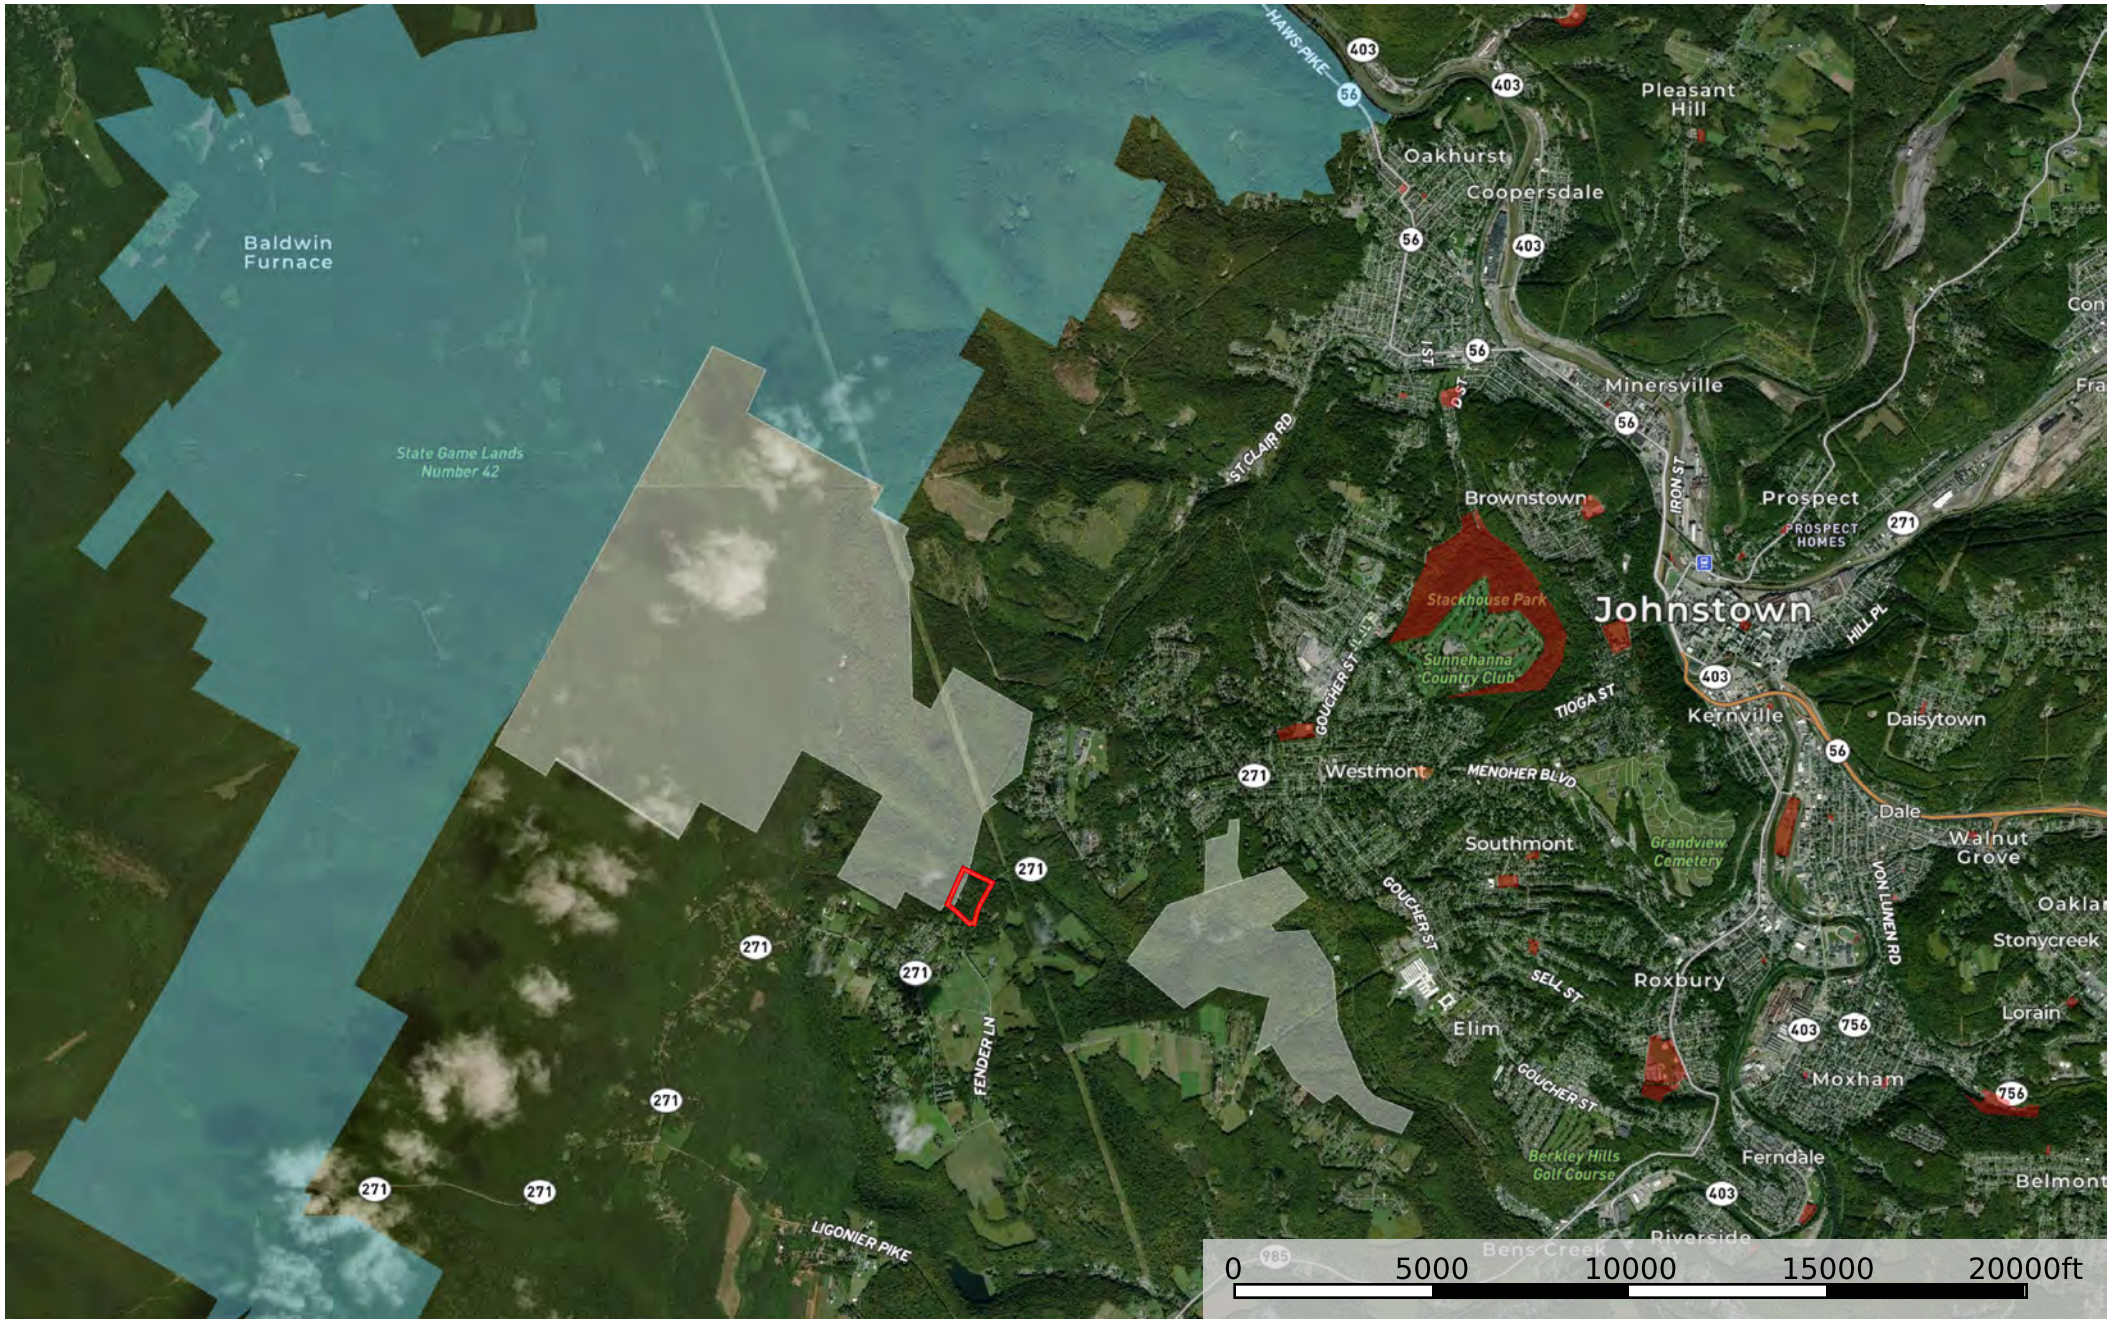

RT 271 - Johnstown - Cambria - 20 +/-
 Cambria County, Pennsylvania, 20 AC +/-

- RT 271 - Johnstown -
- Forest Service
- State Land
- Fish and Wildlife
- National Park
- Other
- BLM
- Local Government
- Conservation Easements