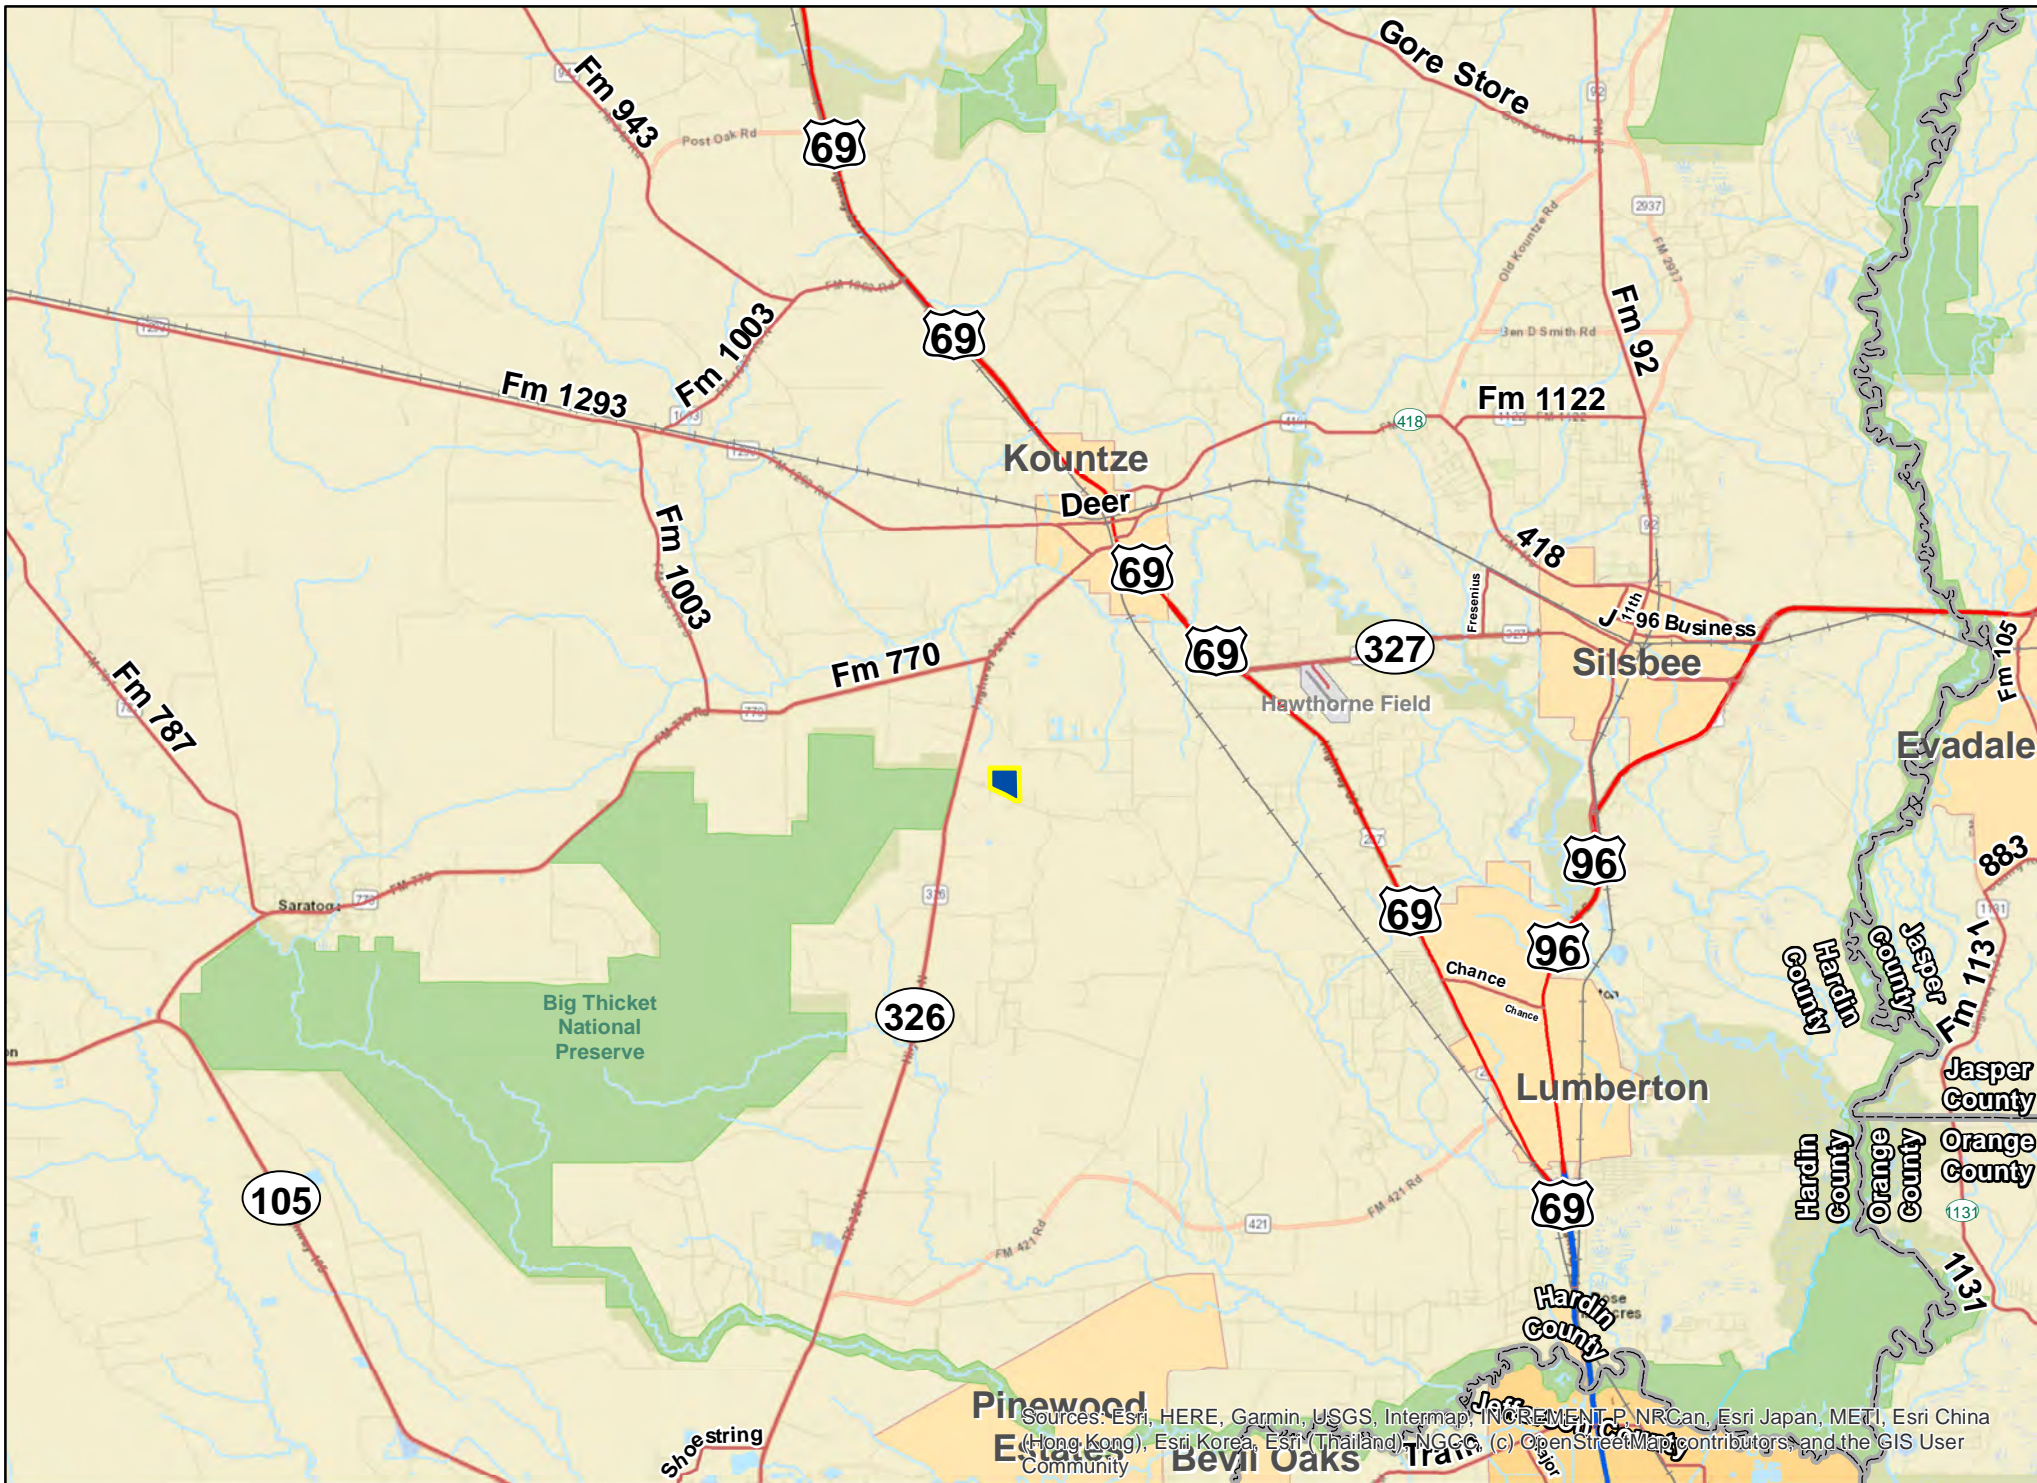

Sources: Esri, HERE, Garmin, USGS, Intermap, INCREMENT P, NRCan, Esri Japan, METI, Esri China (Hong Kong), Esri Korea, Esri (Thailand), NGCC, (c) OpenStreetMap contributors, and the GIS User Community

122 Acres | Laird Road | Hardin County, Texas

01528 - For illustration purposes only.

Sources: Esri, HERE, Garmin, USGS, Intermap, INCREMENT P, NRCan, Esri Japan, METI, Esri China (Hong Kong), Esri Korea, Esri (Thailand), NGCC, (c) OpenStreetMap contributors, and the GIS User Community

122 Acres | Laird Road | Hardin County, Texas

01528 - For illustration purposes only.

Subject

Sources: Esri, HERE, Garmin, USGS, Intermap, INCREMENT P, NRCan, Esri Japan, METI, Esri China (Hong Kong), Esri Korea, Esri (Thailand), NGCC, (c) OpenStreetMap contributors, and the GIS User Community

122 Acres | Laird Road | Hardin County, Texas

01528 - For illustration purposes only.