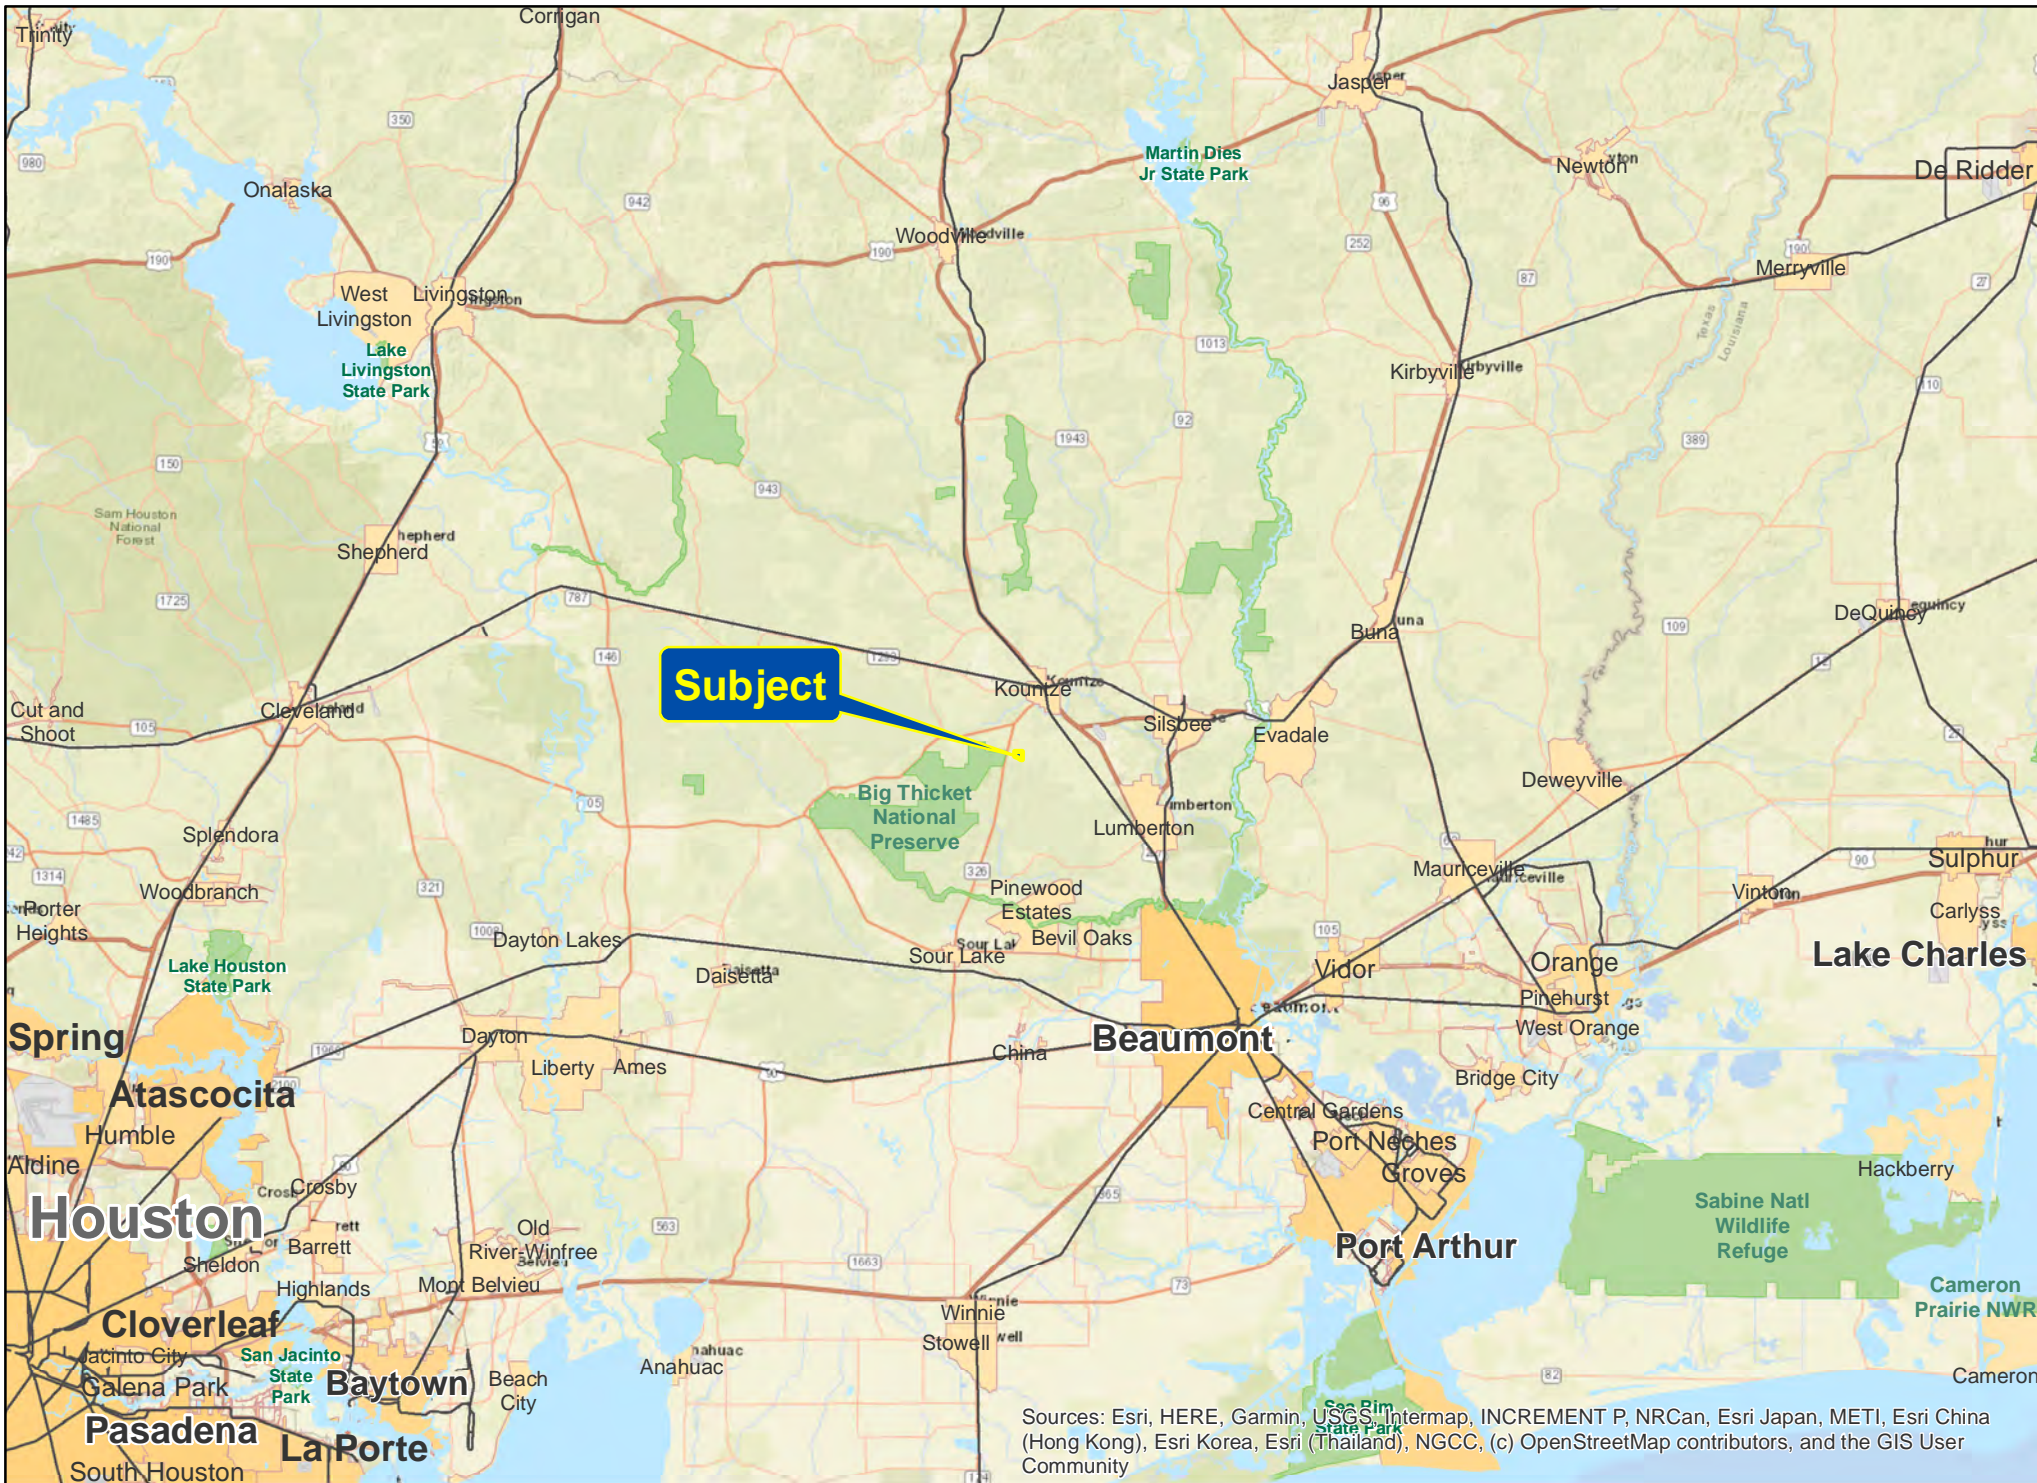

122 Acres | Laird Road | Hardin County, Texas

01528 - For illustration purposes only.

Sources: Esri, HERE, Garmin, USGS, Intermap, INCREMENT P, NRCan, Esri Japan, METI, Esri China (Hong Kong), Esri Korea, Esri (Thailand), NGCC, (c) OpenStreetMap contributors, and the GIS User Community

122 Acres | Laird Road | Hardin County, Texas

01528 - For illustration purposes only.

Subject

Sources: Esri, HERE, Garmin, USGS, Intermap, INCREMENT P, NRCan, Esri Japan, METI, Esri China (Hong Kong), Esri Korea, Esri (Thailand), NGCC, (c) OpenStreetMap contributors, and the GIS User Community