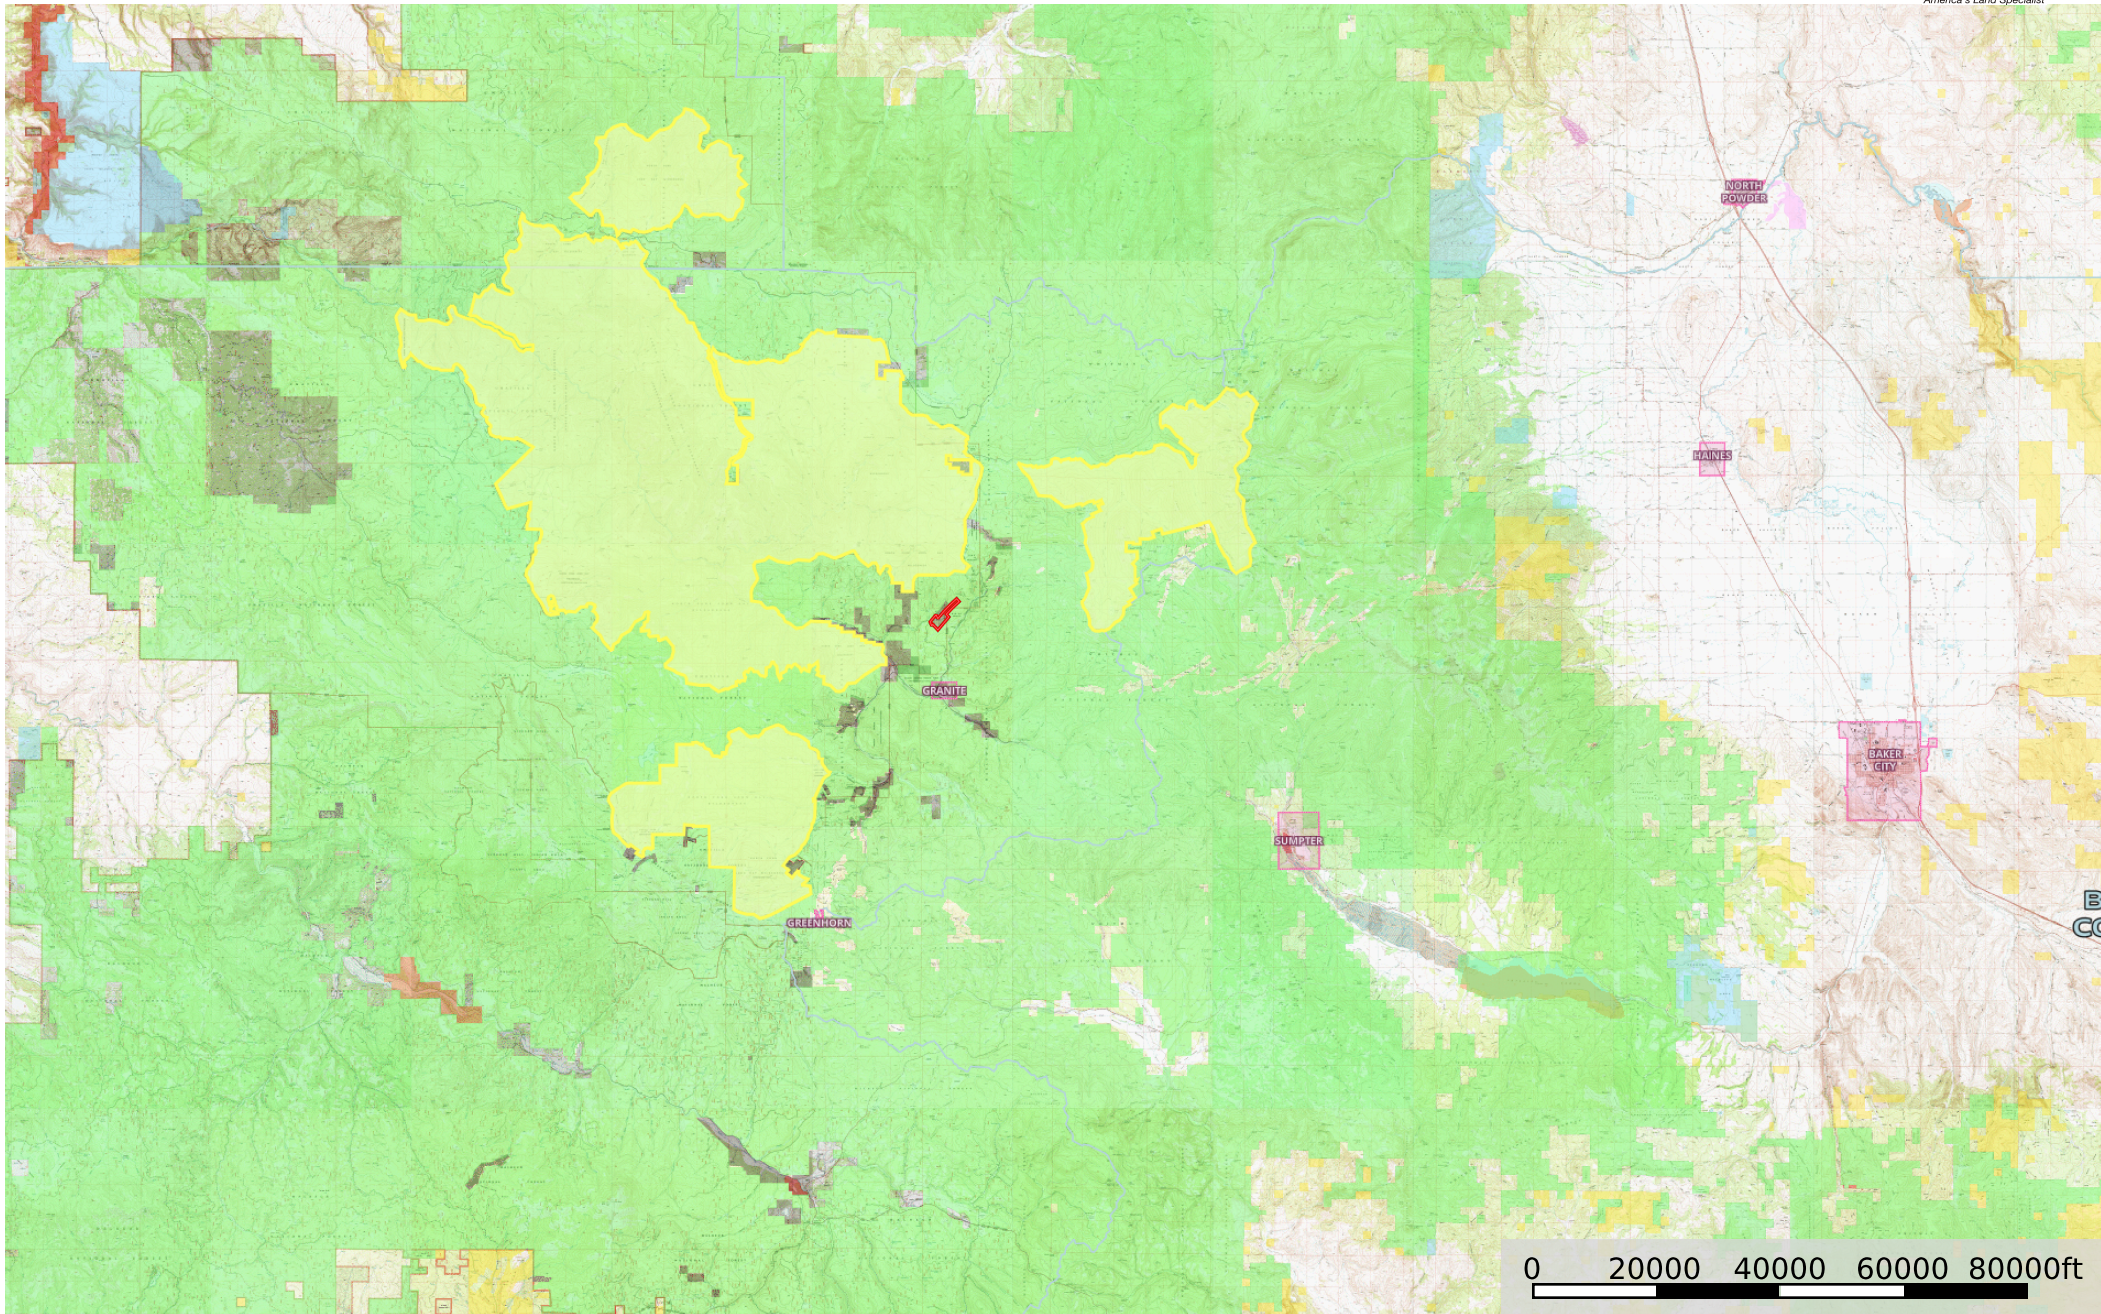

Rand 135 acres Sumpter

Oregon, AC +/-

- Boundary
- Forest Service
- State Land
- Fish and Wildlife
- National Park
- Other
- BLM
- Local Government
- Conservation Easements