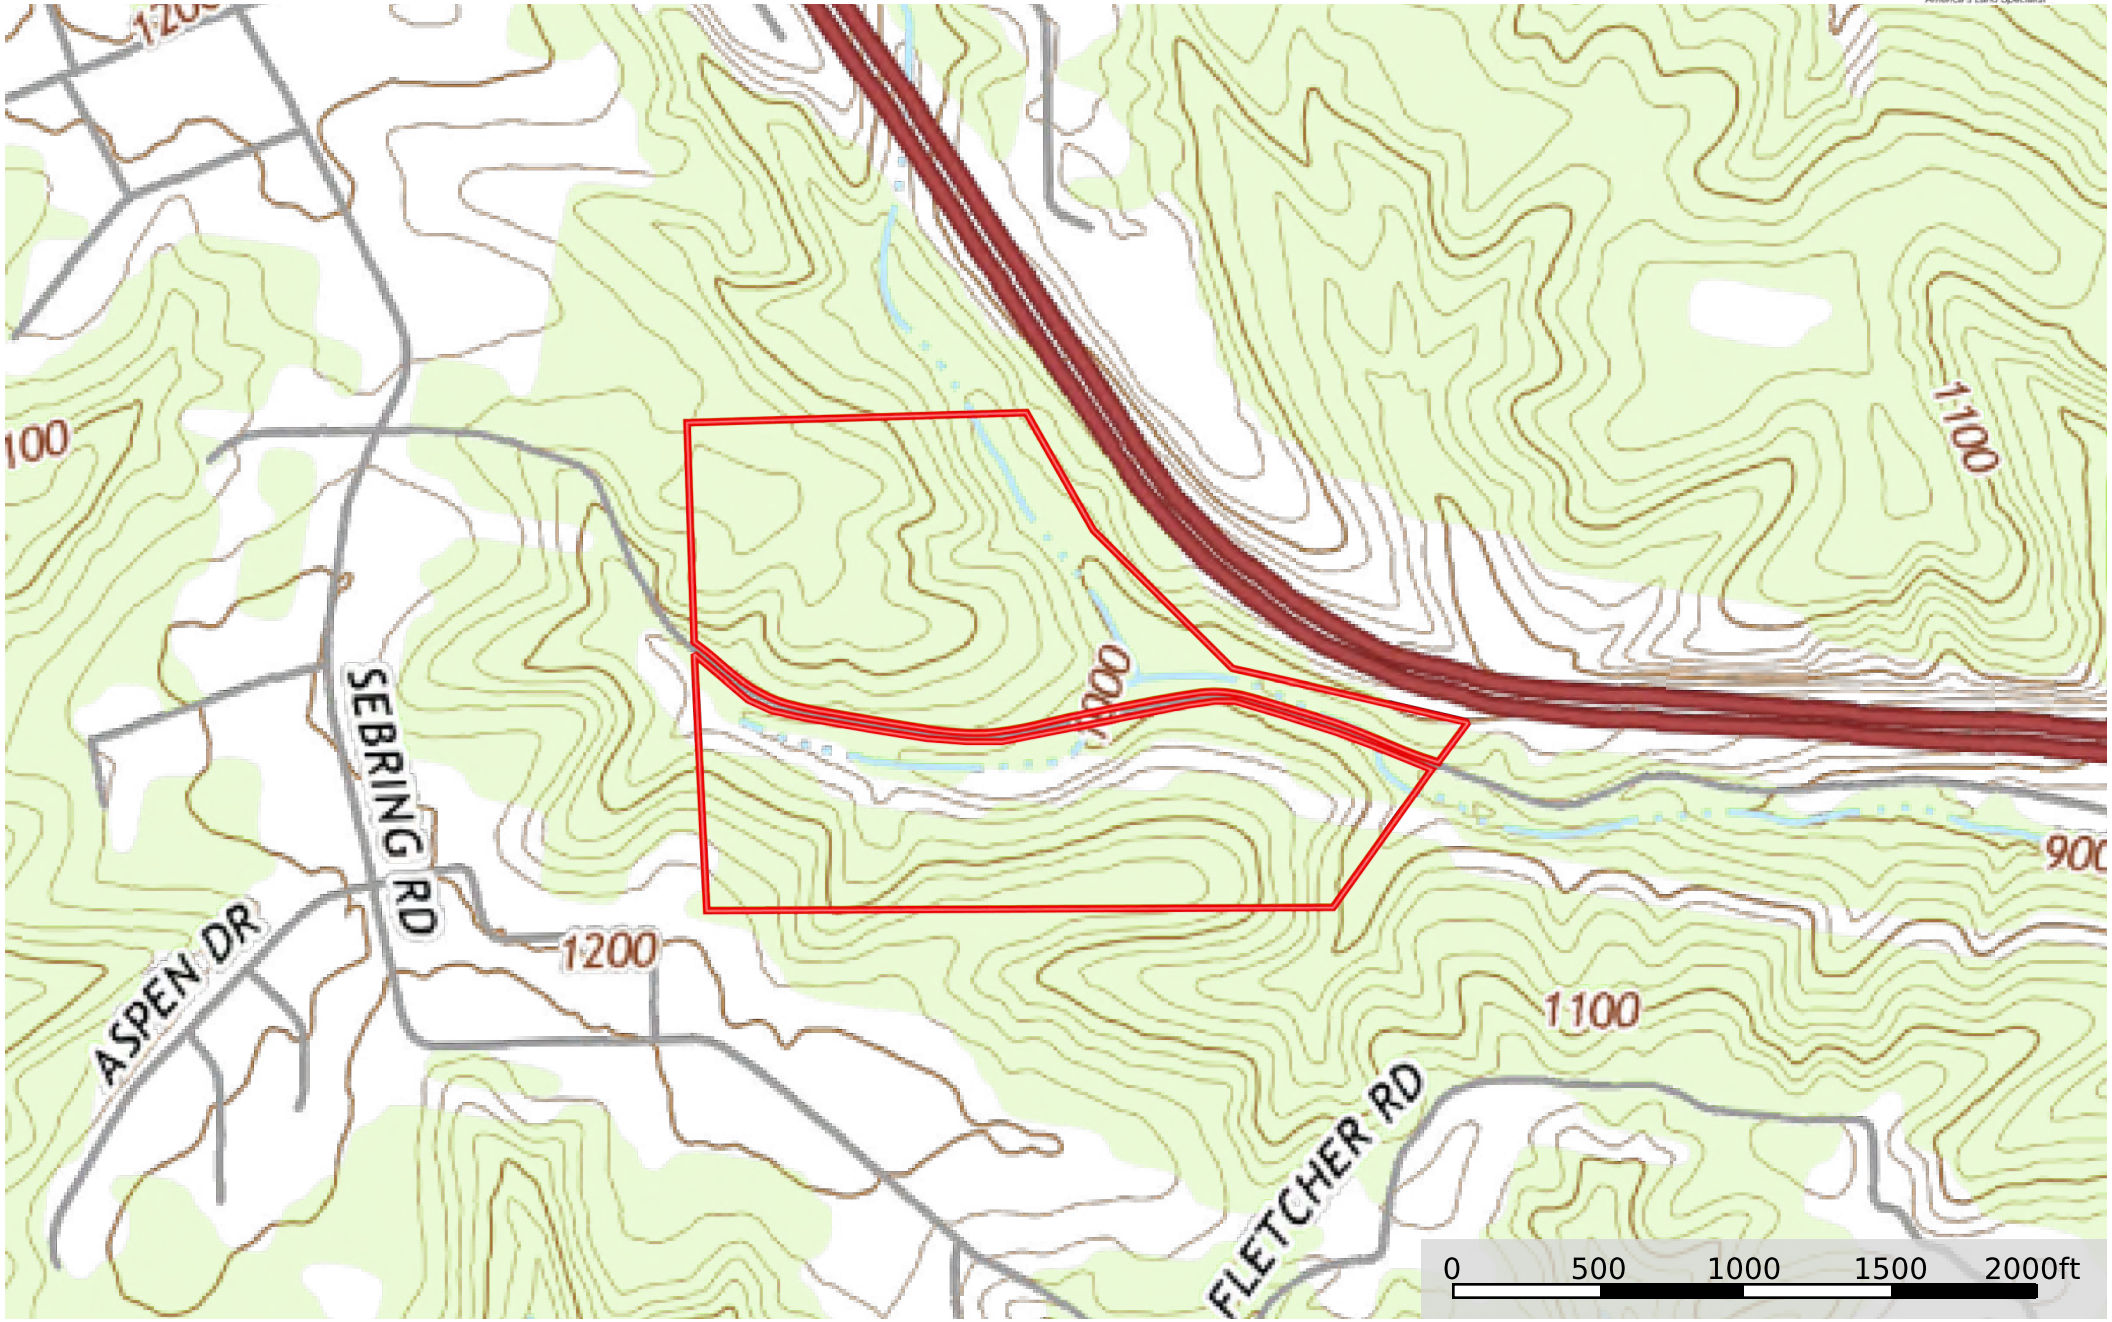

Mudlick Hollow Rd. - Beaver County - 68 acres

Beaver County, Pennsylvania, 68 AC +/-

 Boundary