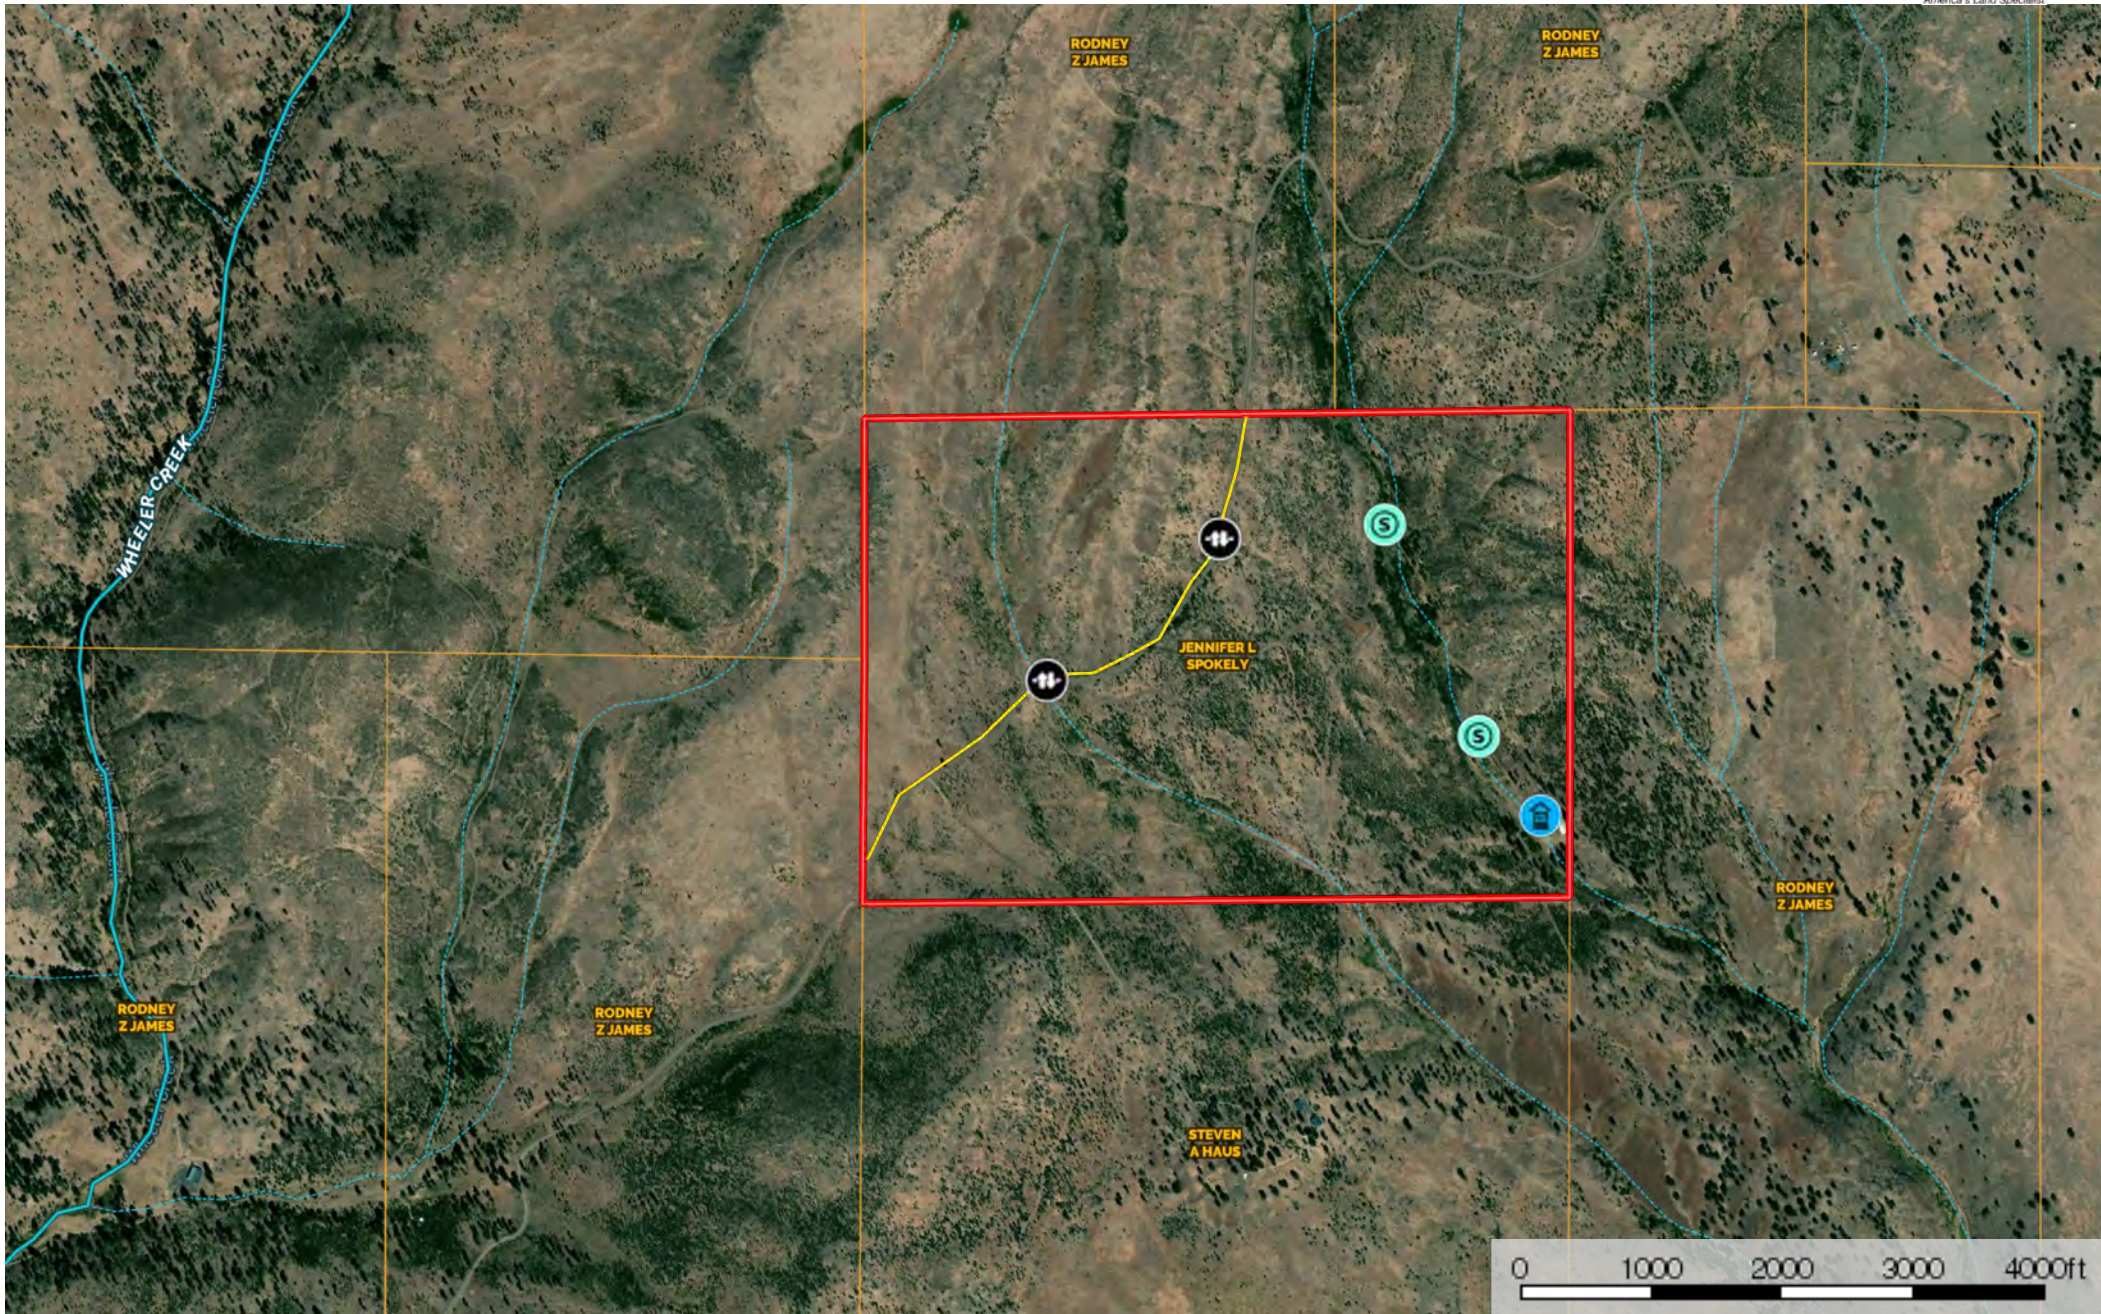

Spokely Map

Wheeler County, Oregon, 240 AC +/-

- Gate
- Well
- Spring
- Primary Road
- Pond / Tank
- Boundary
- Conservation
- Stream, Intermittent
- River/Creek
- Water Body