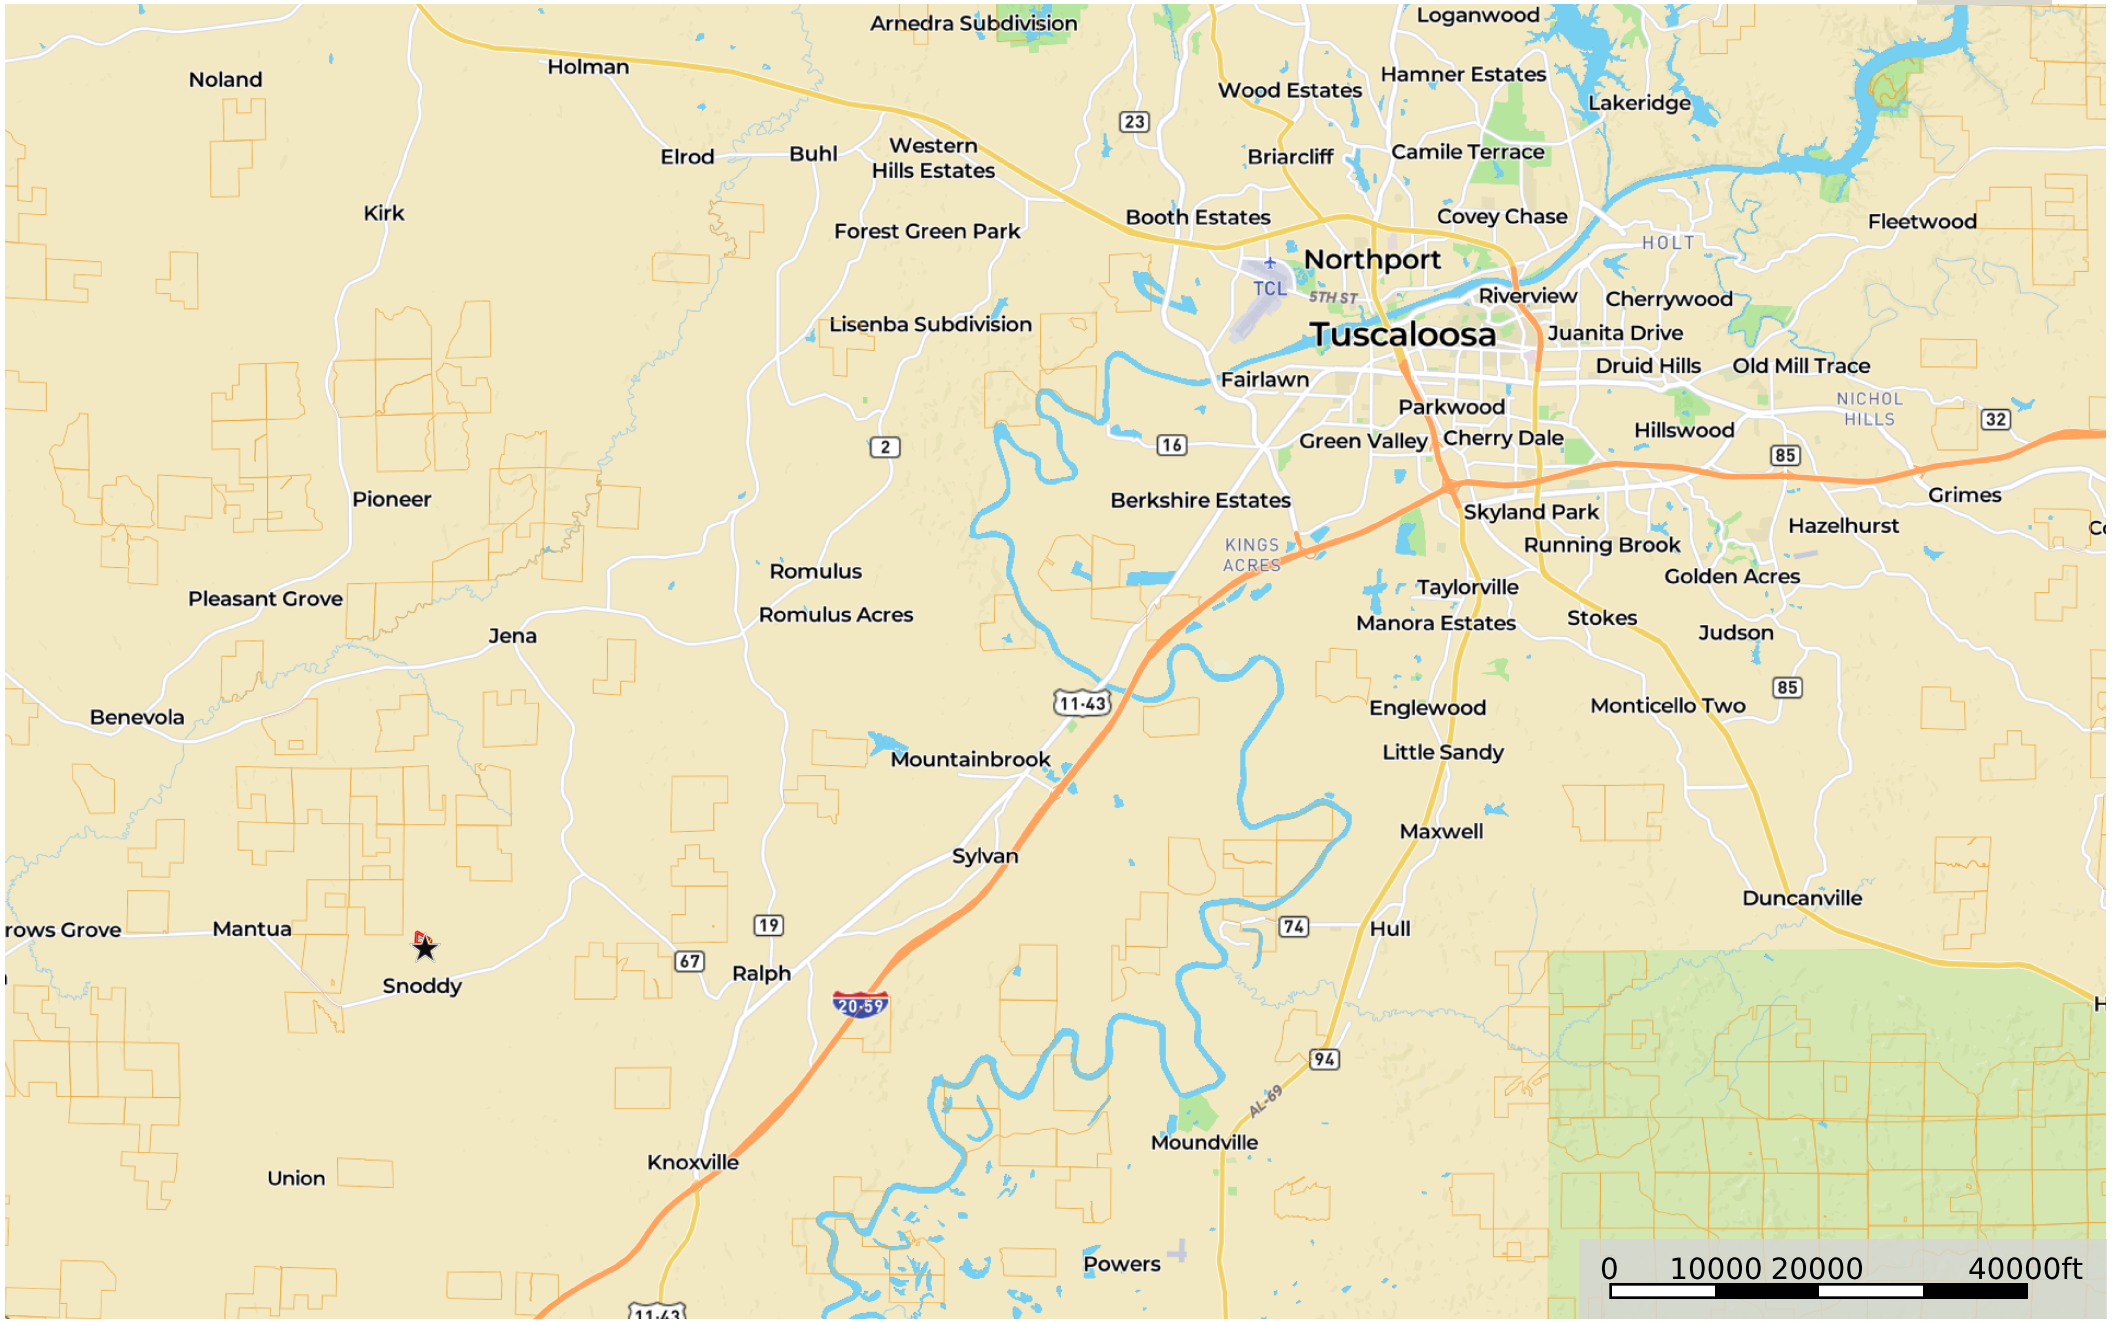

# Greene, AL, Crutcher

Alabama, AC +/-

- ★ Star
- ➔ Direction
- Stream
- Road / Trail
- Boundary