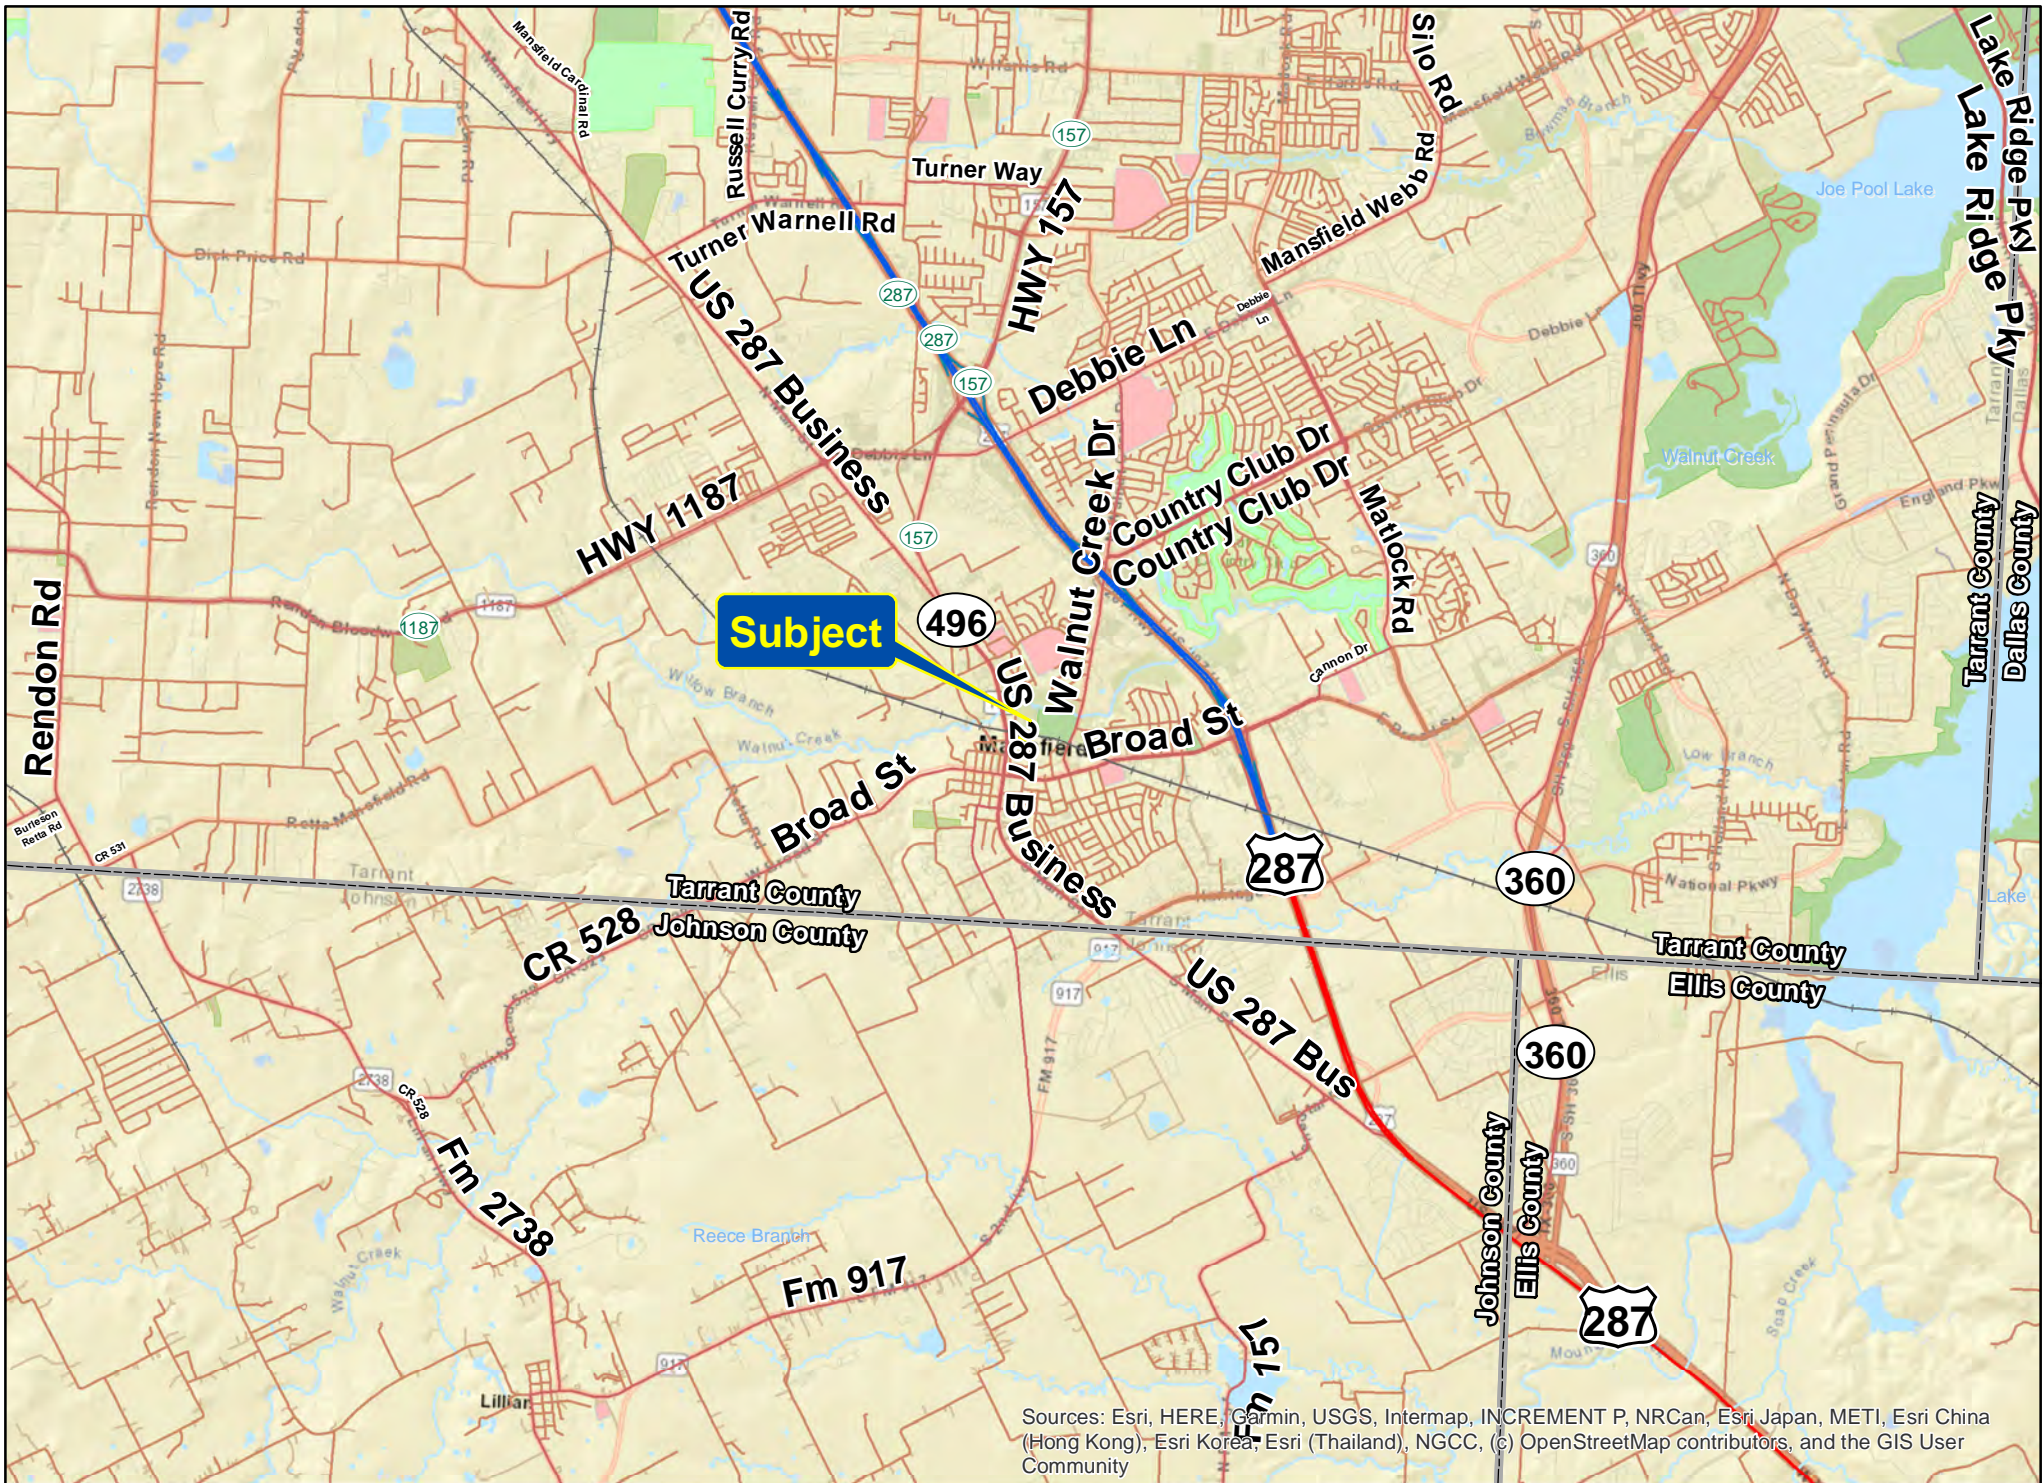

Sources: Esri, HERE, Garmin, USGS, Intermap, INCREMENT P, NRCan, Esri Japan, METI, Esri China (Hong Kong), Esri Korea, Esri (Thailand), NGCC, (c) OpenStreetMap contributors, and the GIS User Community

1.53 Acres | 223 Depot Street | Mansfield, Tarrant Co., Texas

For illustration purposes only.

Subject

496

US 287 Business

287

360

360

1.53 Acres | 223 Depot Street | Mansfield, Tarrant Co., Texas

For illustration purposes only.

Sources: Esri, HERE, Garmin, USGS, Intermap, INCREMENT P, NRCan, Esri Japan, METI, Esri China (Hong Kong), Esri Korea, Esri (Thailand), NGCC, (c) OpenStreetMap contributors, and the GIS User Community

1.53 Acres | 223 Depot Street | Mansfield, Tarrant Co., Texas

For illustration purposes only.