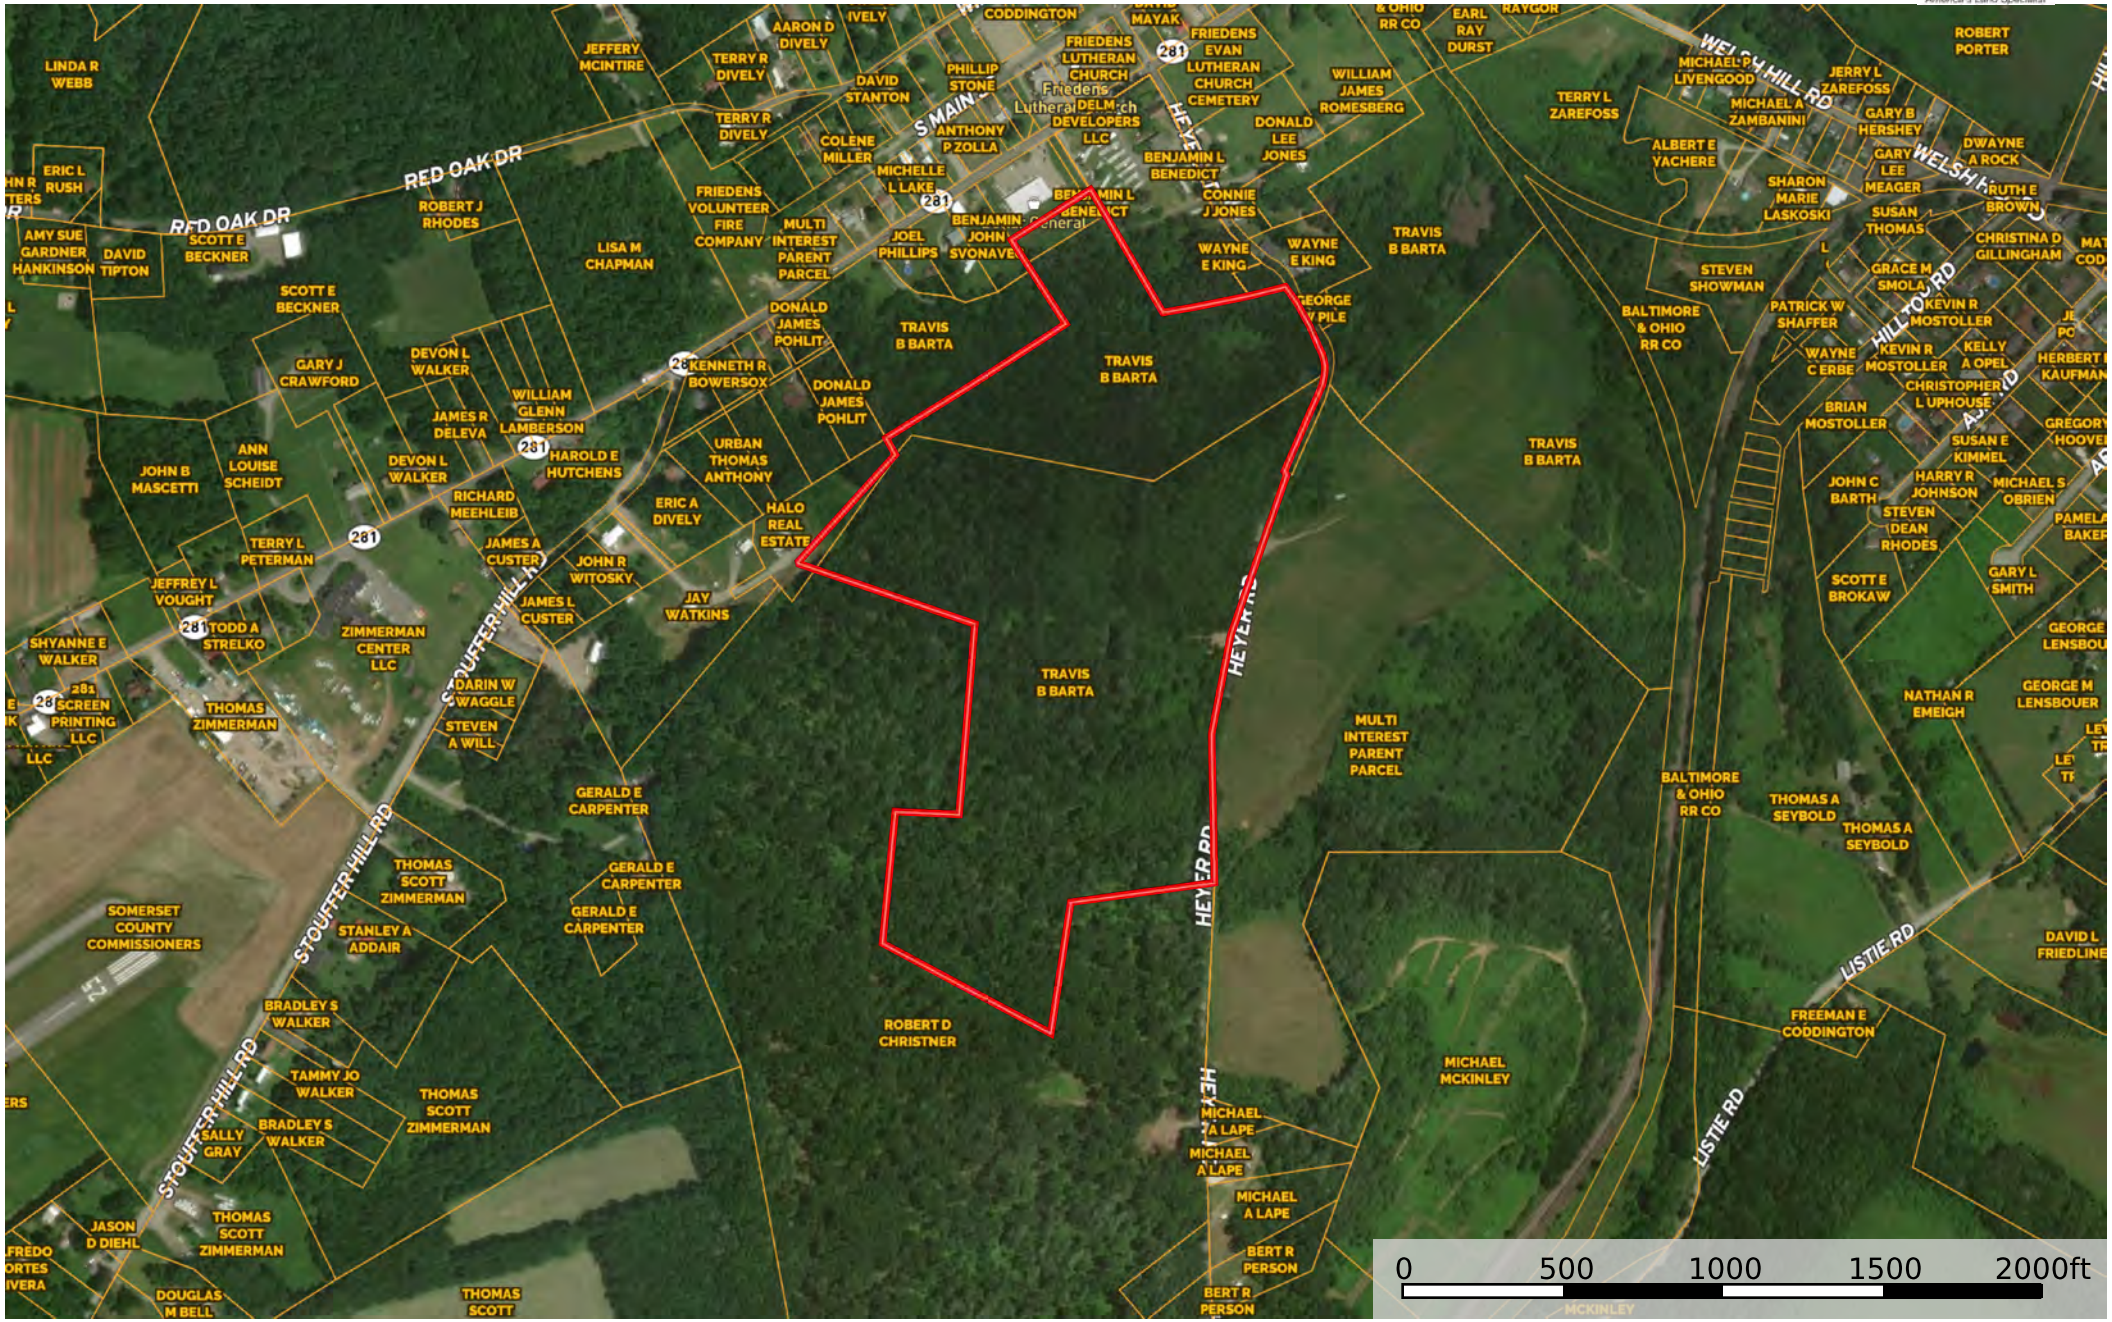

Heyer Rd. Somerset County - West 49 acres

Somerset County, Pennsylvania, 49 AC +/-

Boundary