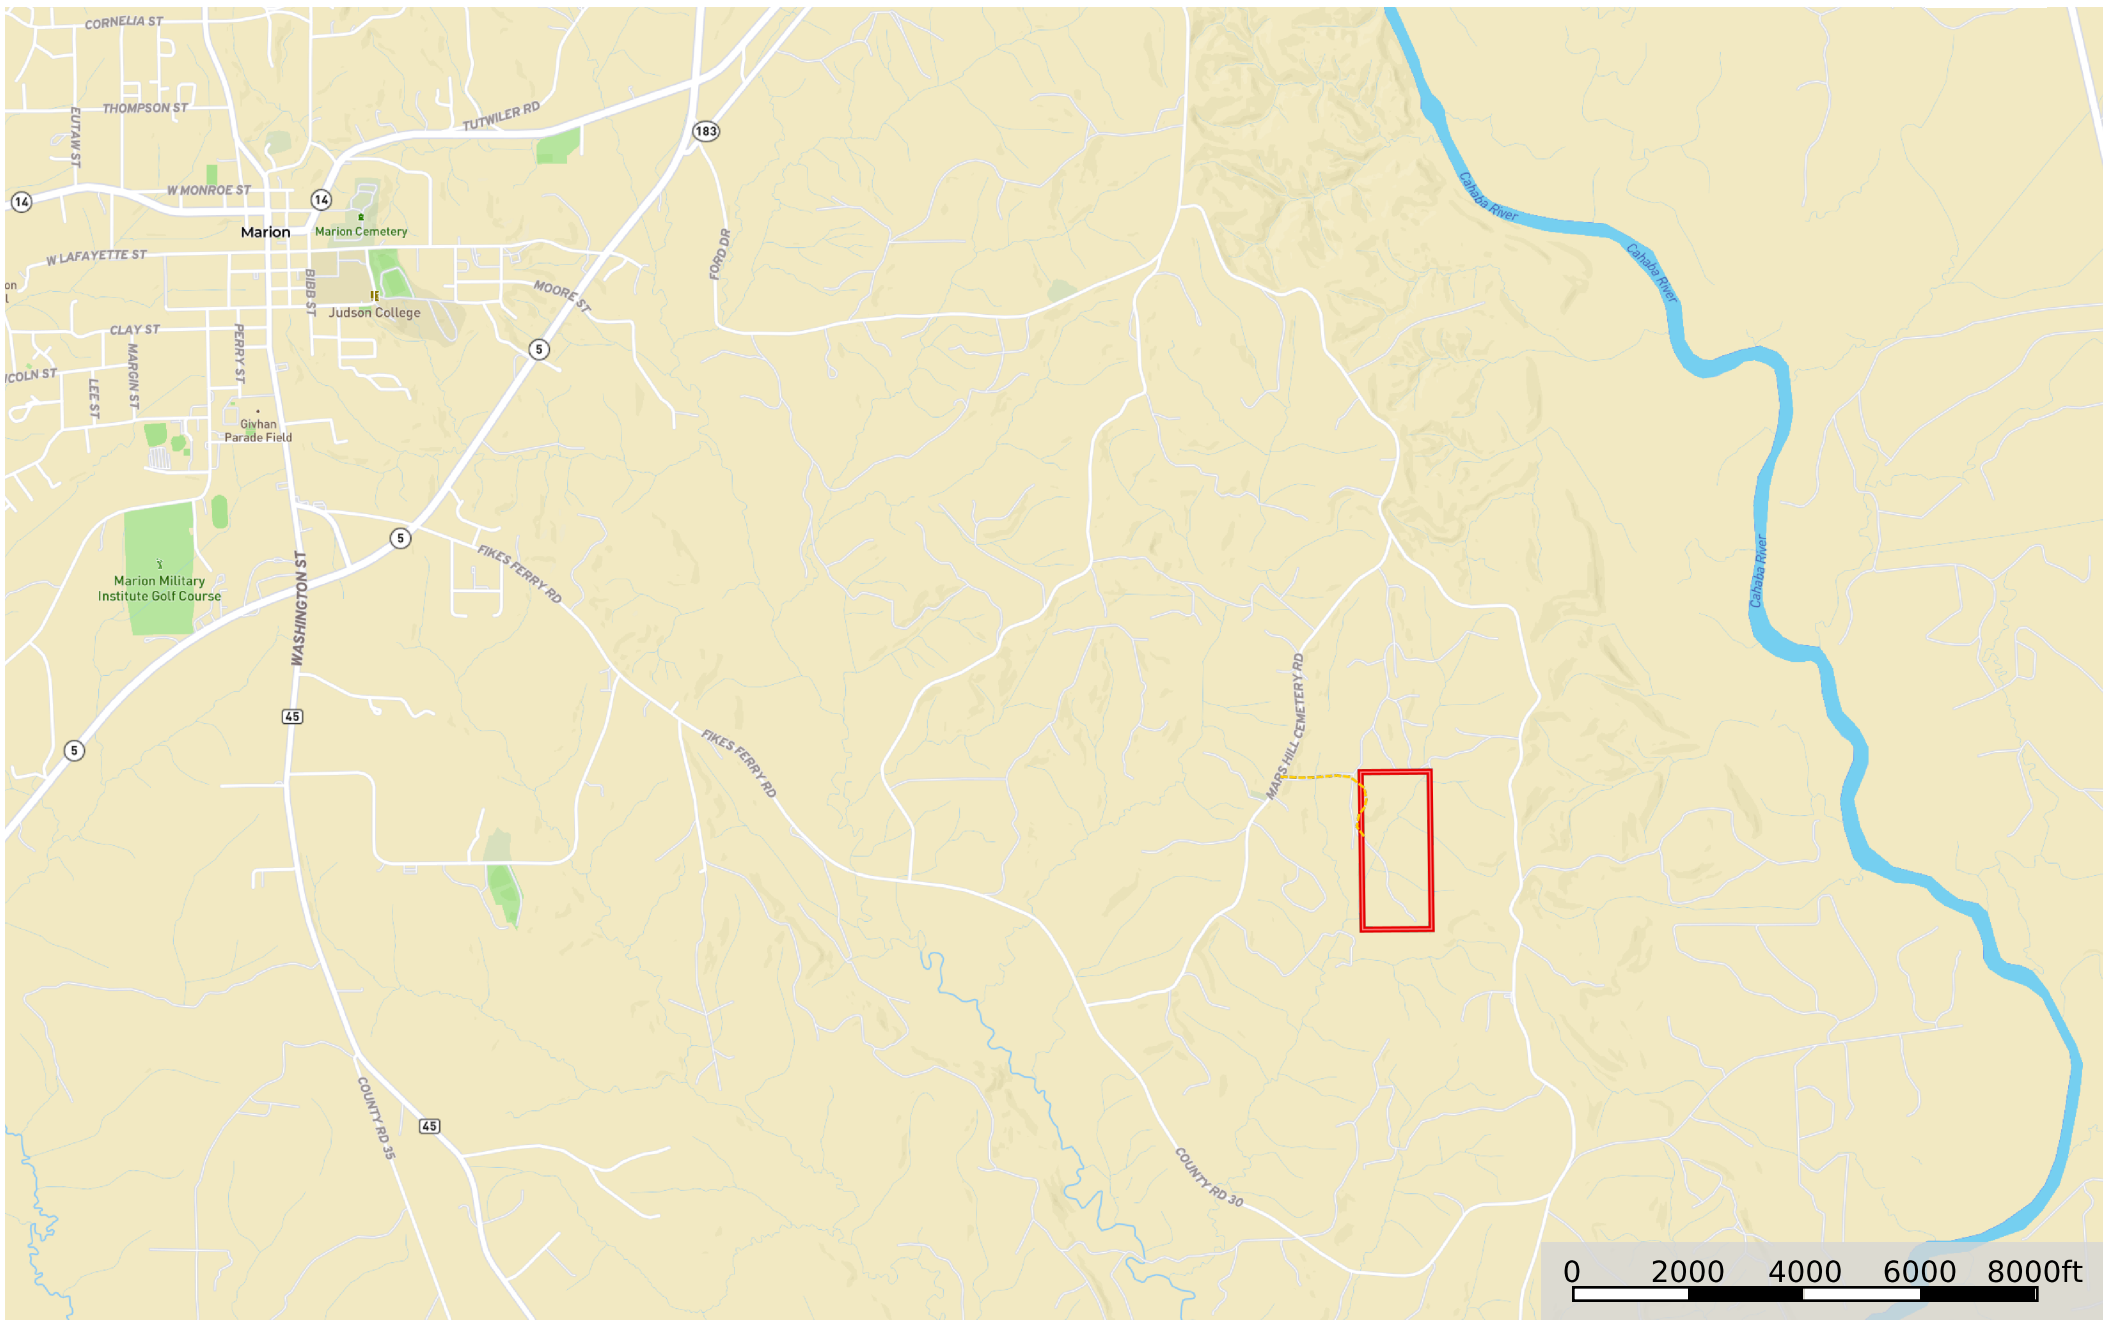

# 80 acres Perry County Holley

Perry County, Alabama, 80 AC +/-

--- Road / Trail    □ Boundary