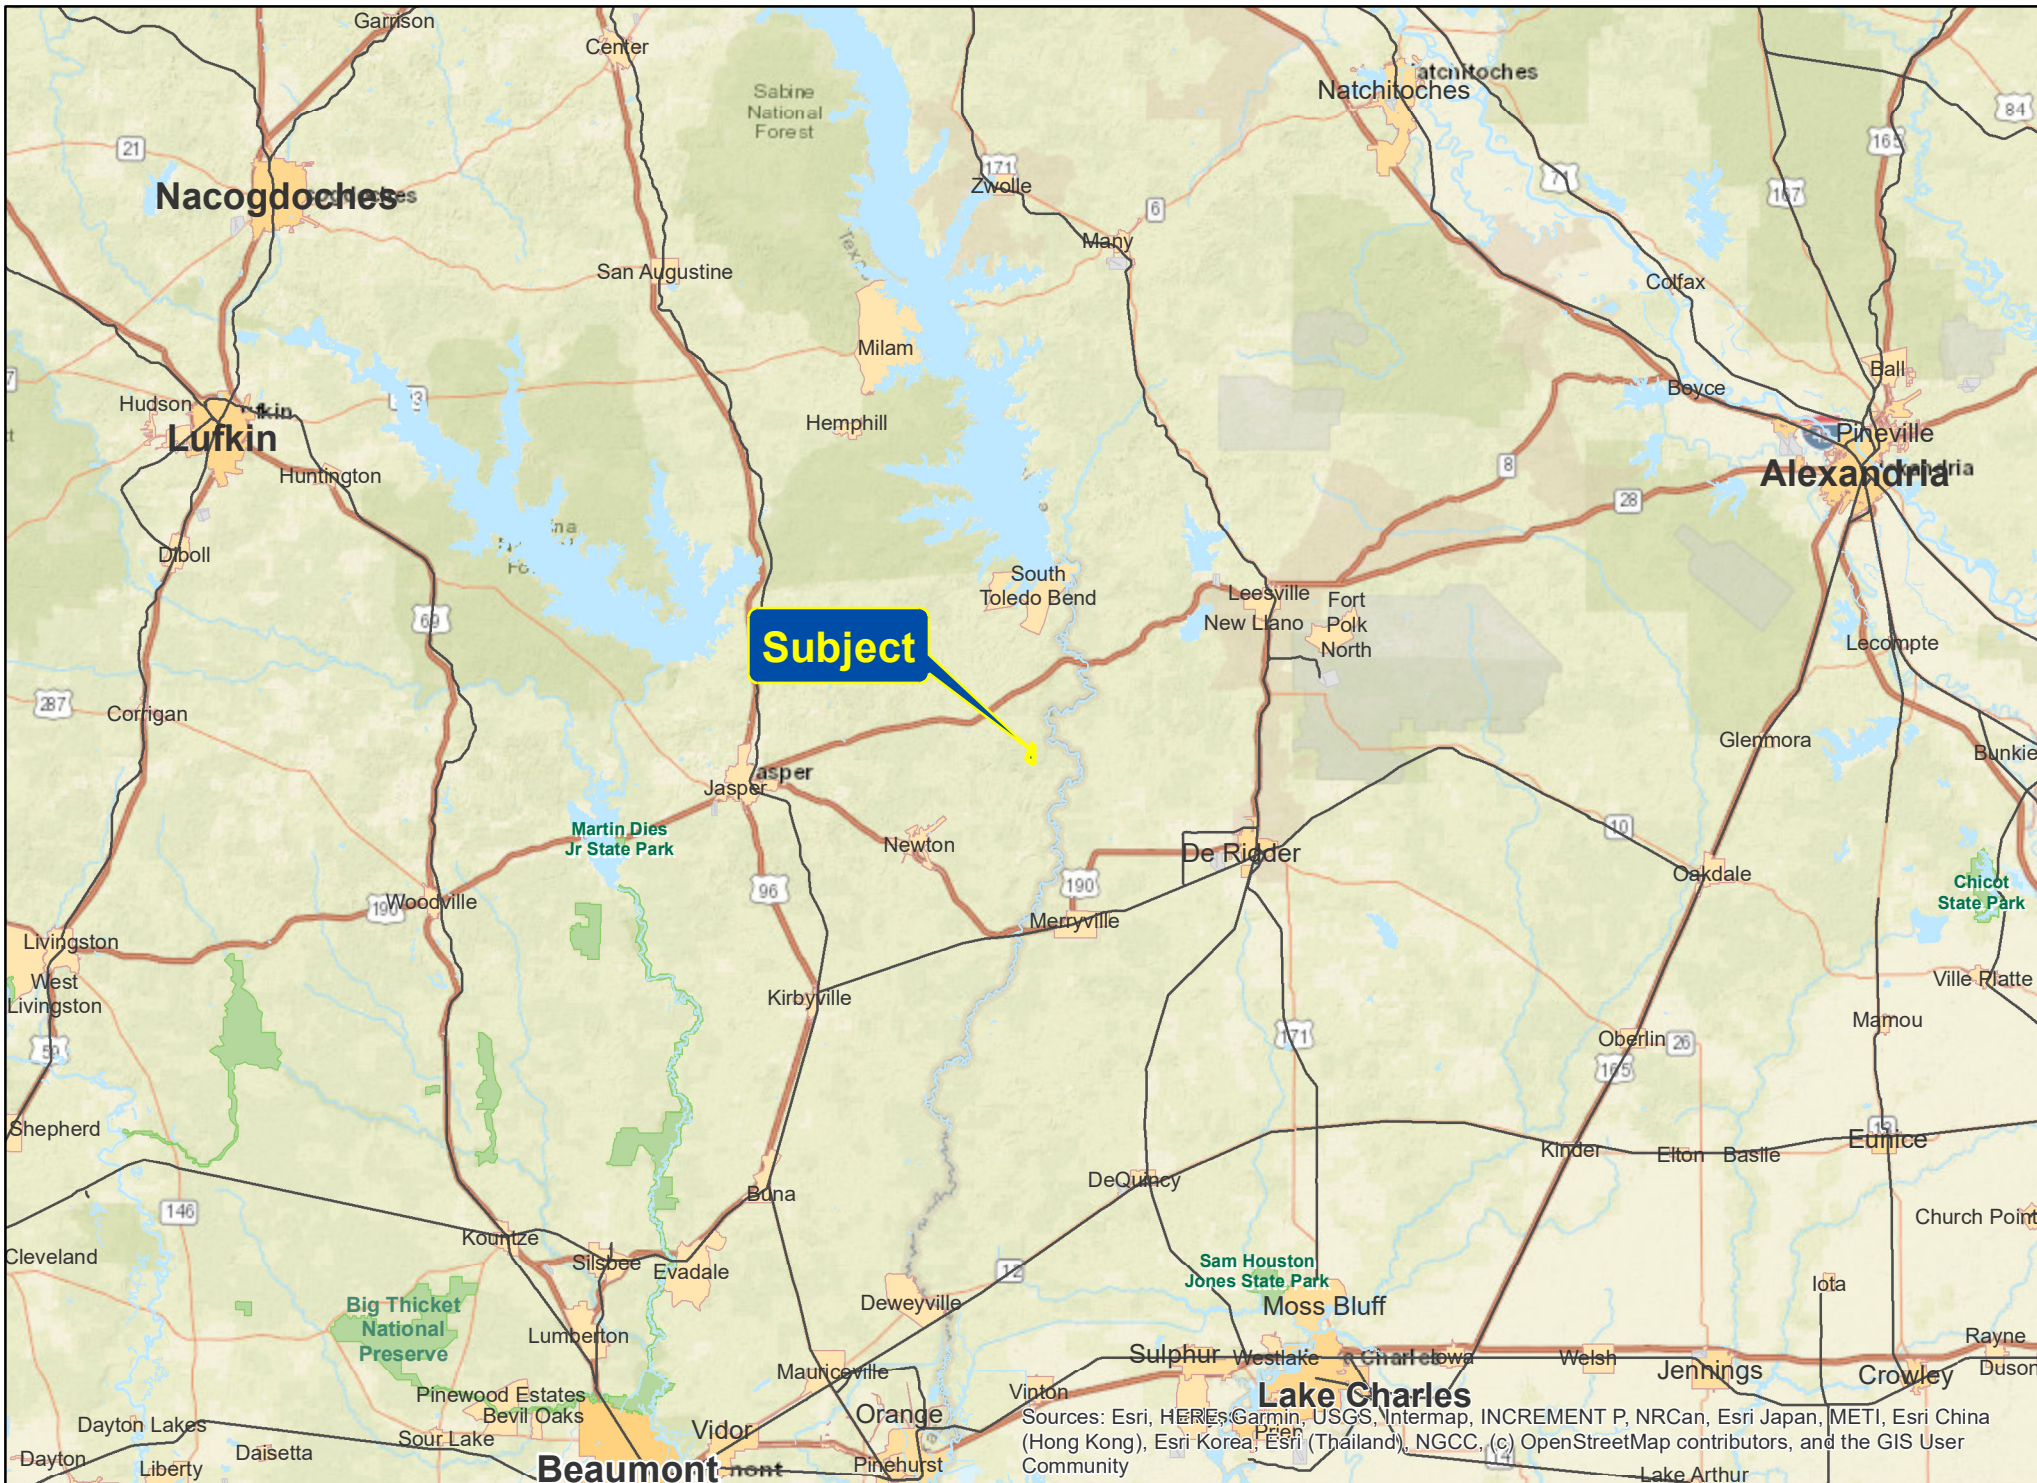

320 Acres | Off FM 2991 | Newton Co., Texas

For illustration purposes only.

Sources: Esri, HERE, Garmin, USGS, Intermap, INCREMENT P, NRCan, Esri Japan, METI, Esri China (Hong Kong), Esri Korea, Esri (Thailand), NGCC, (c) OpenStreetMap contributors, and the GIS User Community