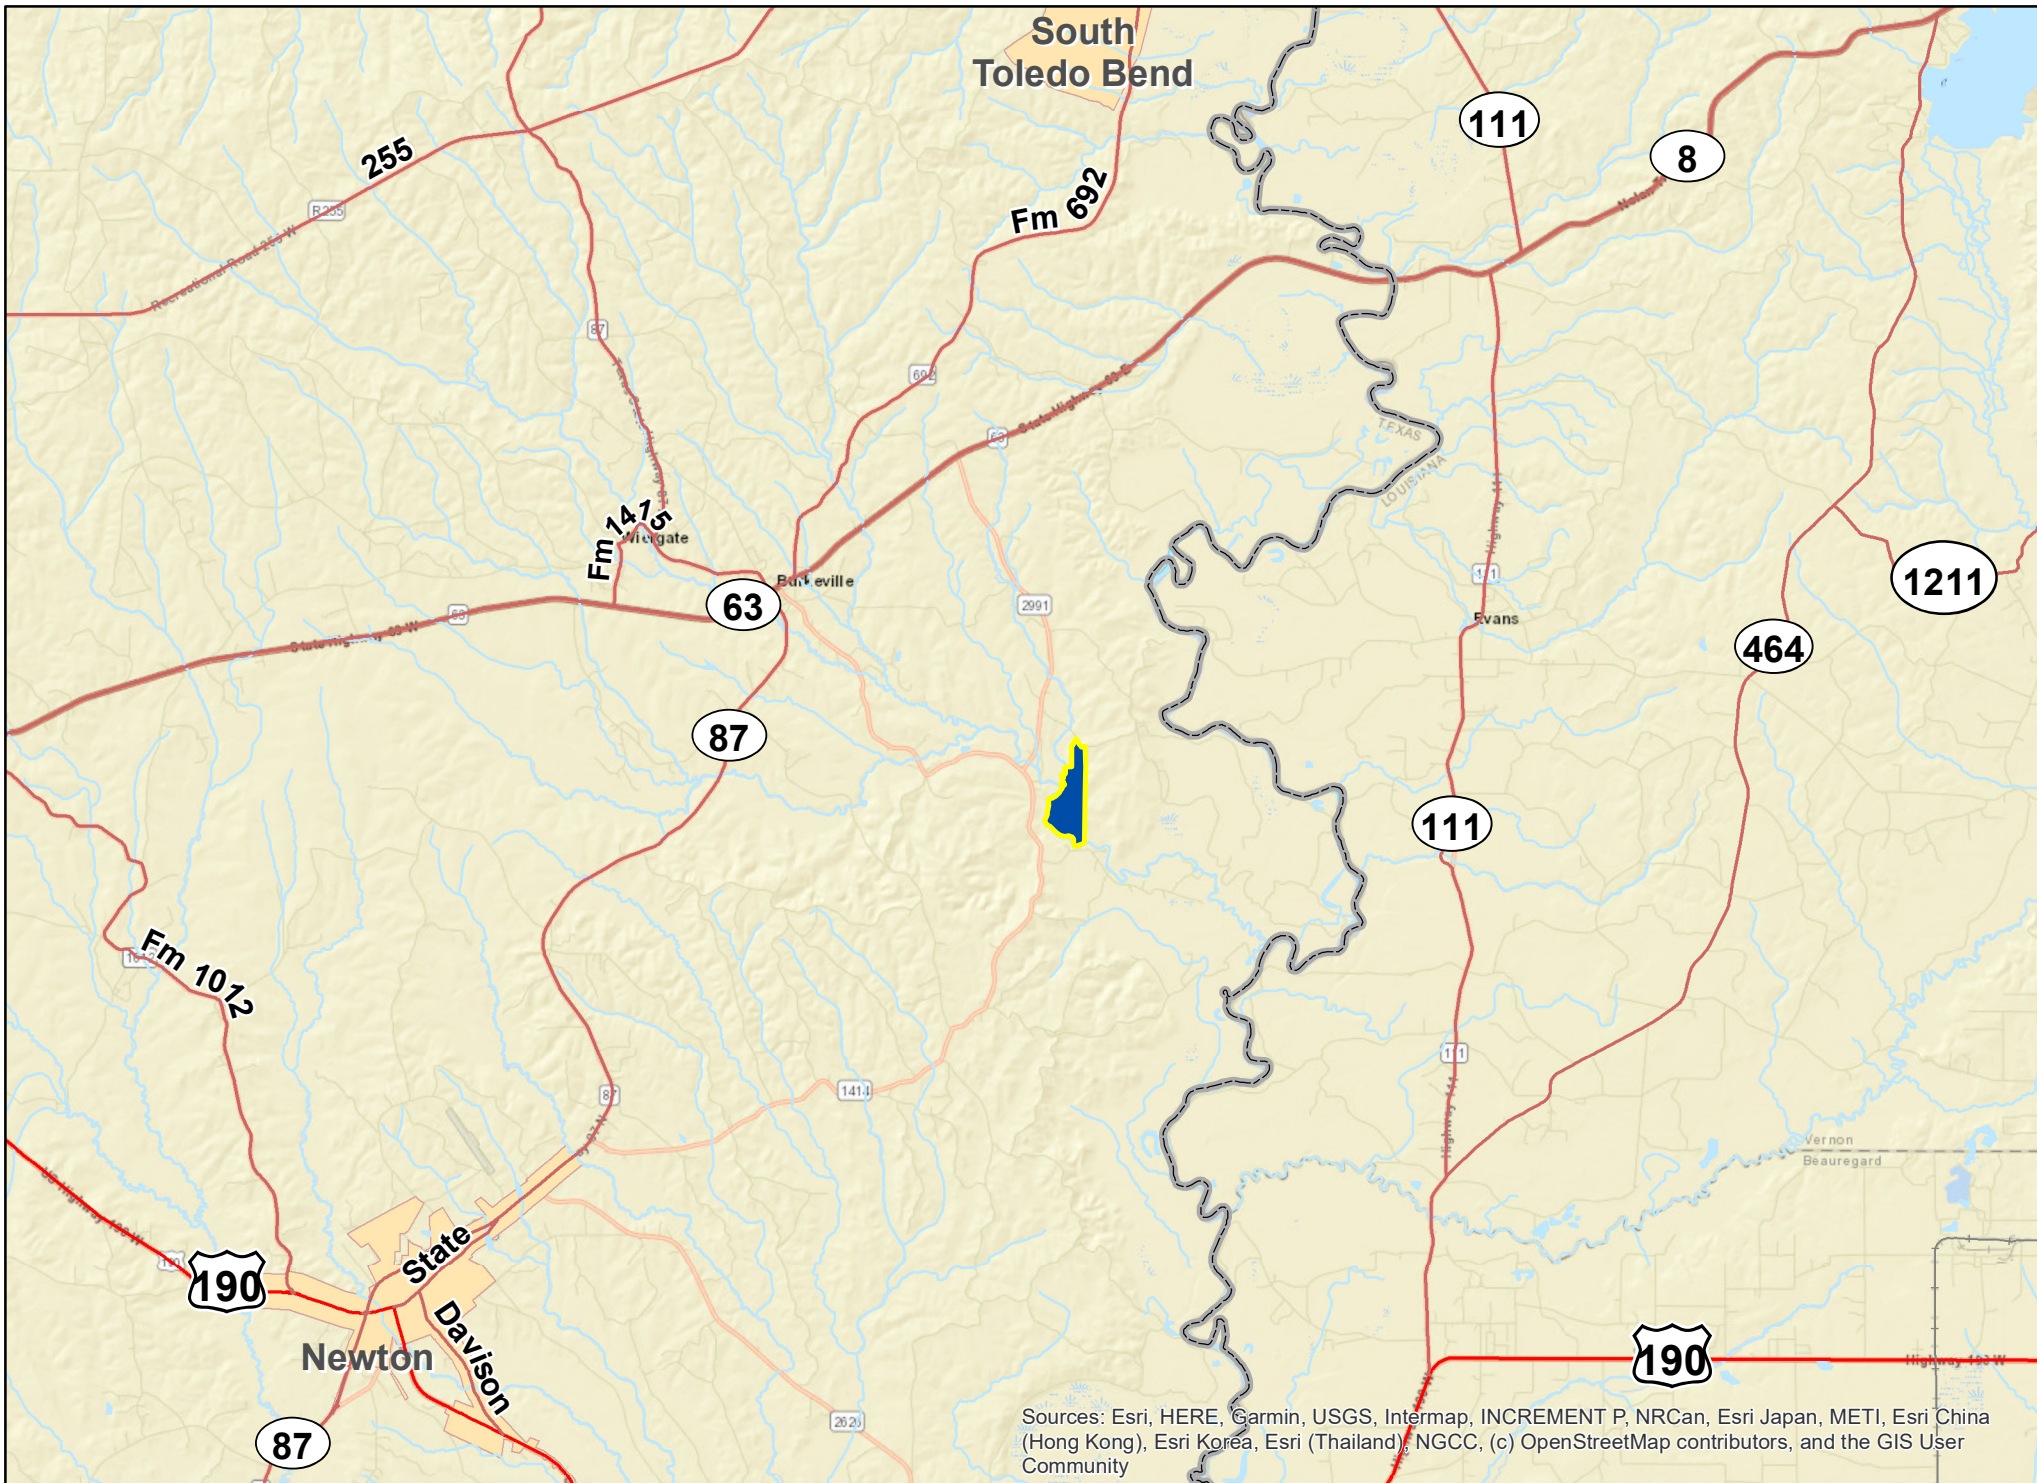

Sources: Esri, HERE, Garmin, USGS, Intermap, INCREMENT P, NRCan, Esri Japan, METI, Esri China (Hong Kong), Esri Korea, Esri (Thailand), NGCC, (c) OpenStreetMap contributors, and the GIS User Community

320 Acres | Off FM 2991 | Newton Co., Texas

For illustration purposes only.

Sources: Esri, HERE, Garmin, USGS, Intermap, INCREMENT P, NRCan, Esri Japan, METI, Esri China (Hong Kong), Esri Korea, Esri (Thailand), NGCC, (c) OpenStreetMap contributors, and the GIS User Community

320 Acres | Off FM 2991 | Newton Co., Texas

For illustration purposes only.