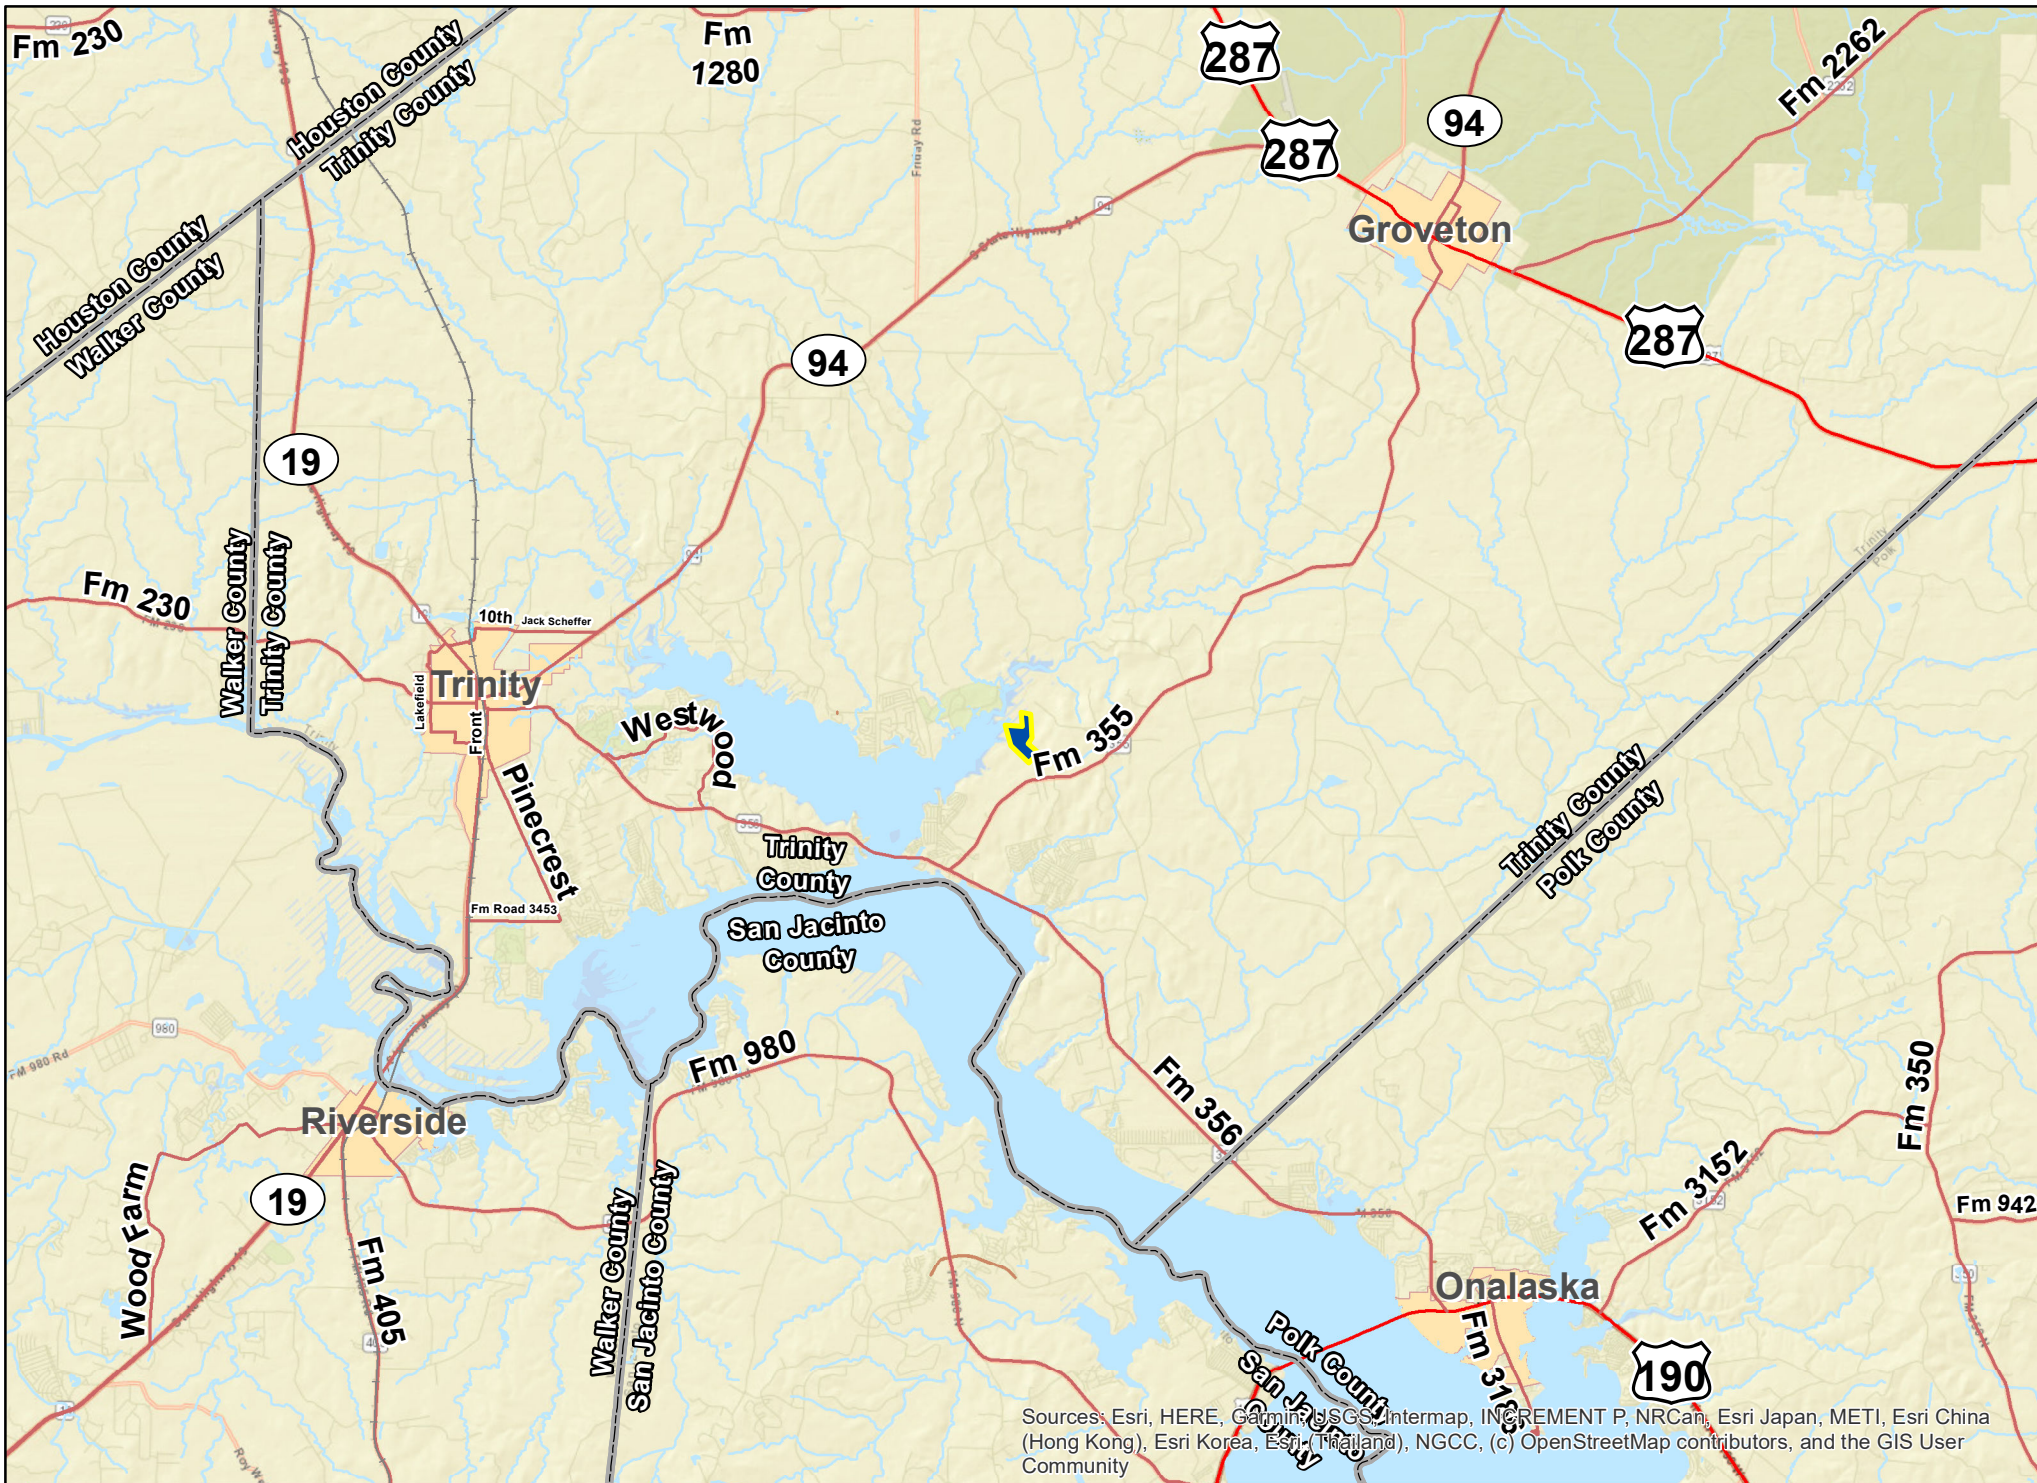

Sources: Esri, HERE, Garmin, USGS, Intermap, INCREMENT P, NRCan, Esri Japan, METI, Esri China (Hong Kong), Esri Korea, Esri (Thailand), NGCC, (c) OpenStreetMap contributors, and the GIS User Community

125 Acres | Off FM 355 | Trinity Co., Texas

For illustration purposes only.

Sources: Esri, HERE, Garmin, USGS, Intermap, INCREMENT P, NRCan, Esri Japan, METI, Esri China (Hong Kong), Esri Korea, Esri (Thailand), NGCC, (c) OpenStreetMap contributors, and the GIS User Community

125 Acres | Off FM 355 | Trinity Co., Texas

For illustration purposes only.

Subject

125 Acres | Off FM 355 | Trinity Co., Texas

For illustration purposes only.

Sources: Esri, HERE, Garmin, USGS, Intermap, INCREMENT P, NRCan, Esri Japan, METI, Esri China (Hong Kong), Esri Korea, Esri (Thailand), NGCC, (c) OpenStreetMap contributors, and the GIS User Community