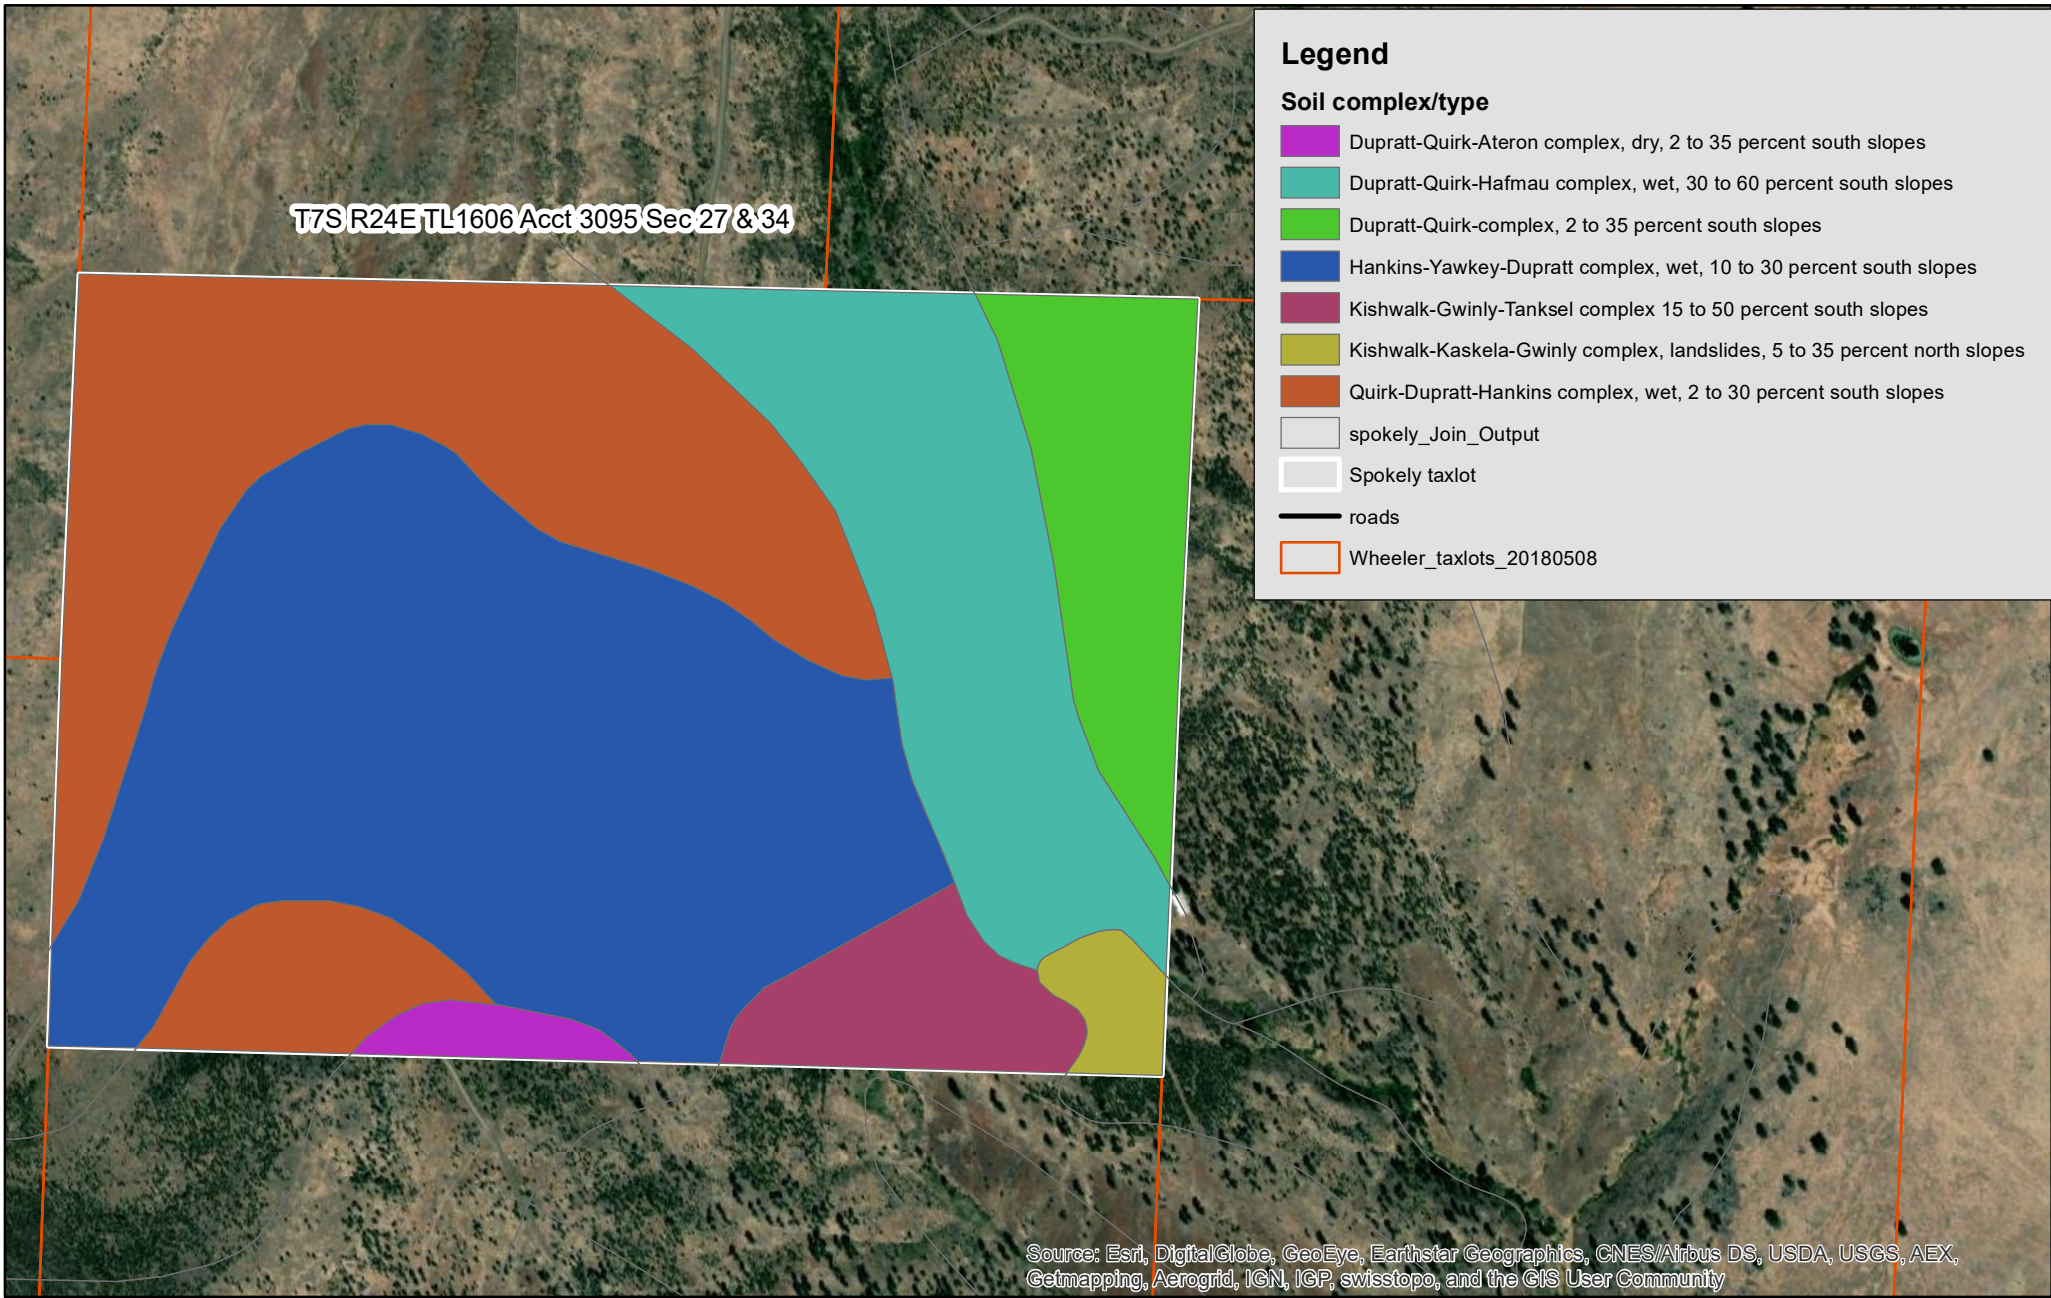

Spokely Soils map

This map is for reference only.
Not to be used for legal purposes.

5/3/2020

1 inch = 667 feet