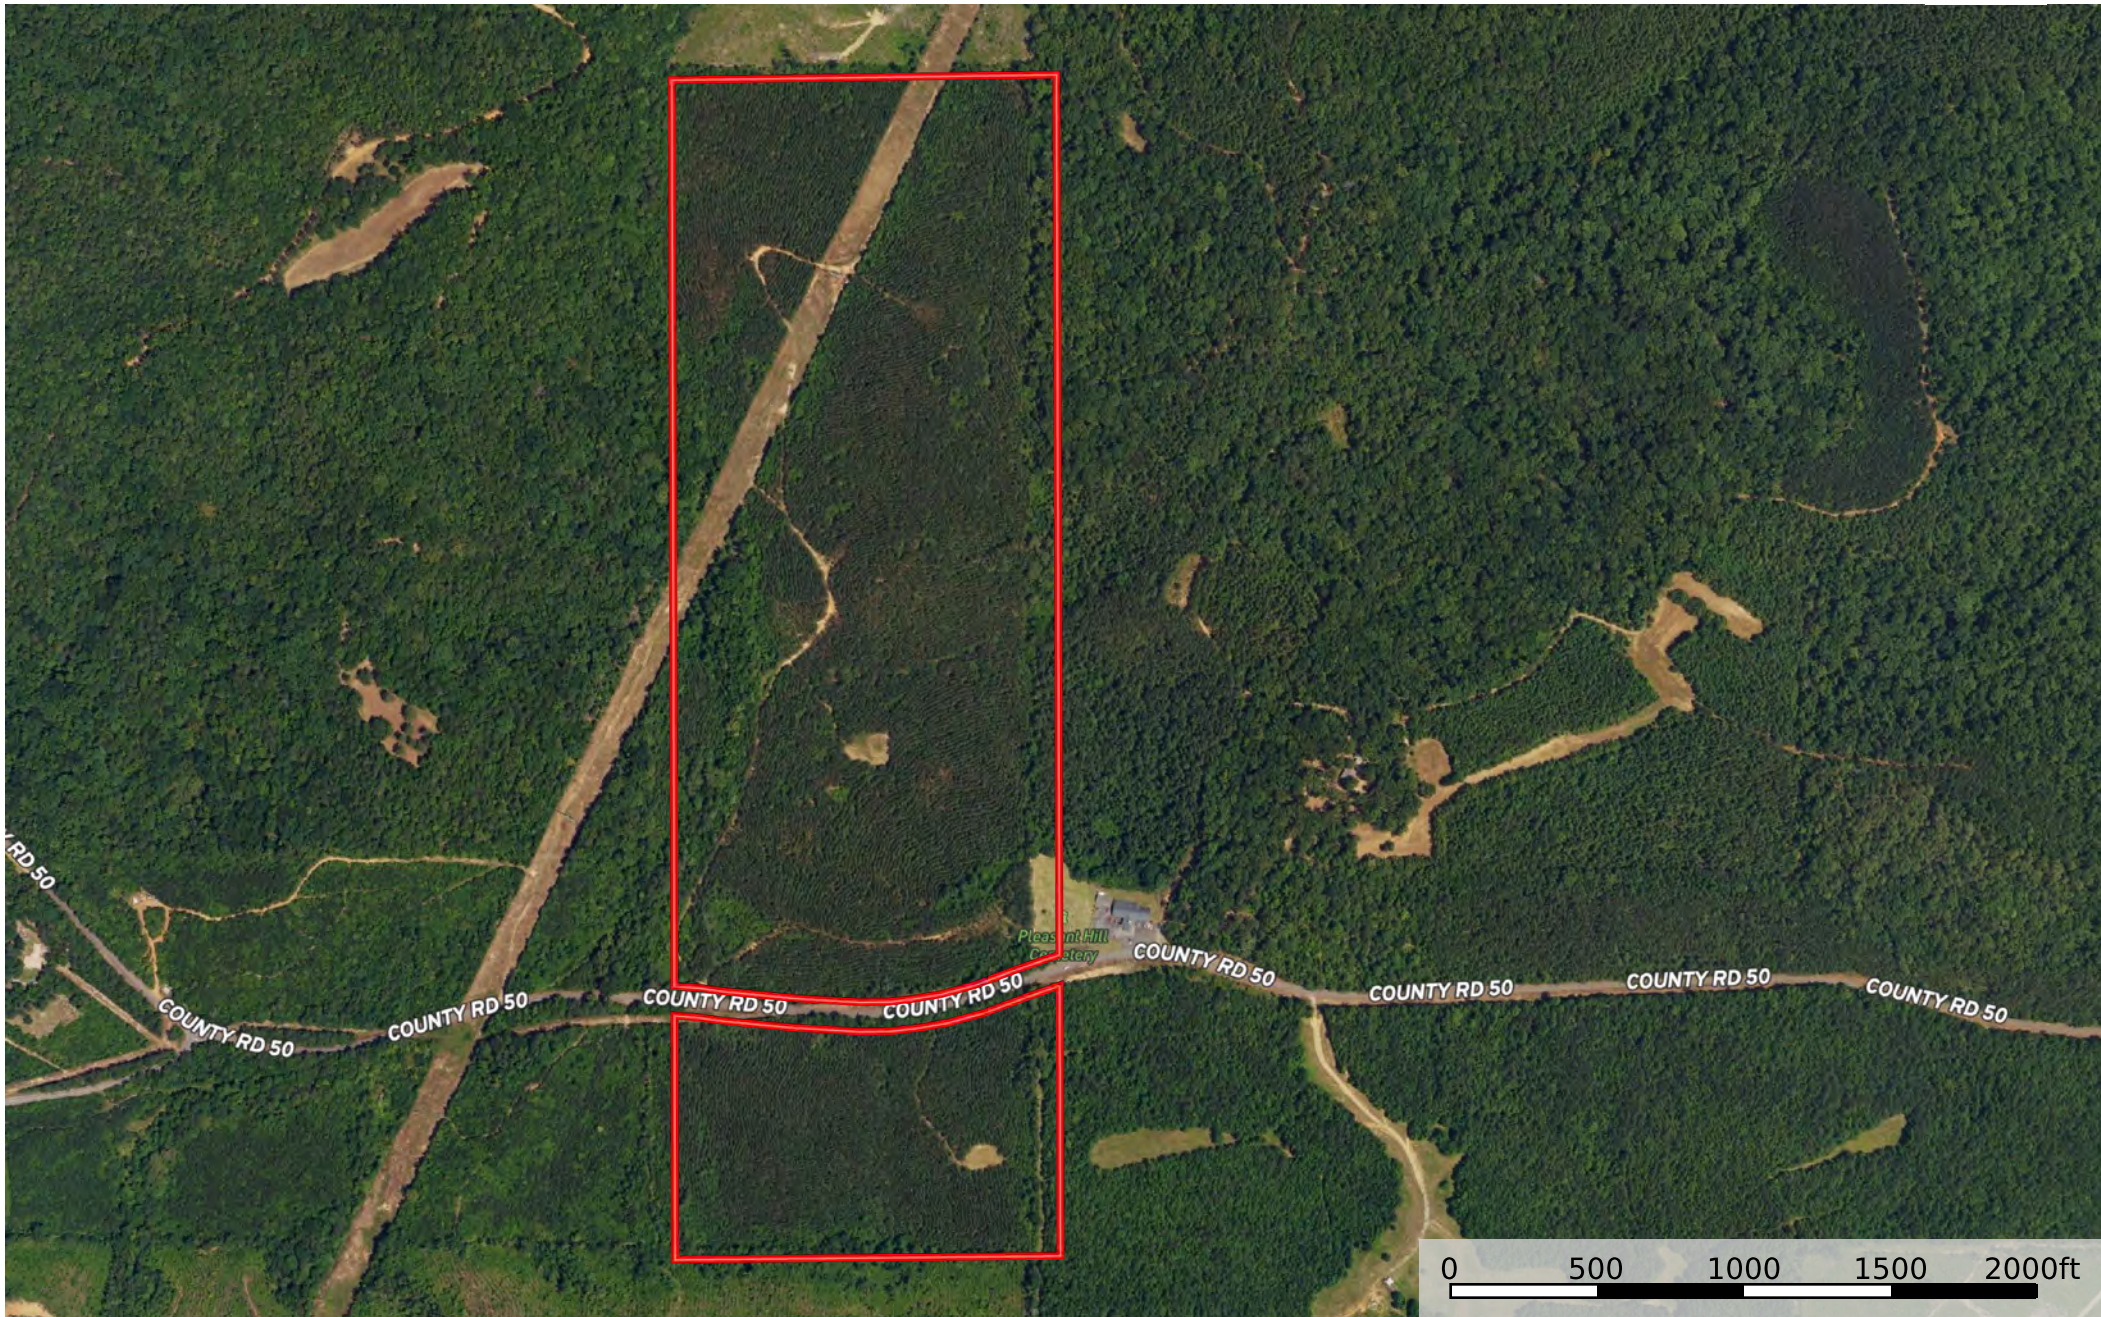

122 acres Hale County PotlatchDeltic

Hale County, Alabama, 122 AC +/-

Boundary