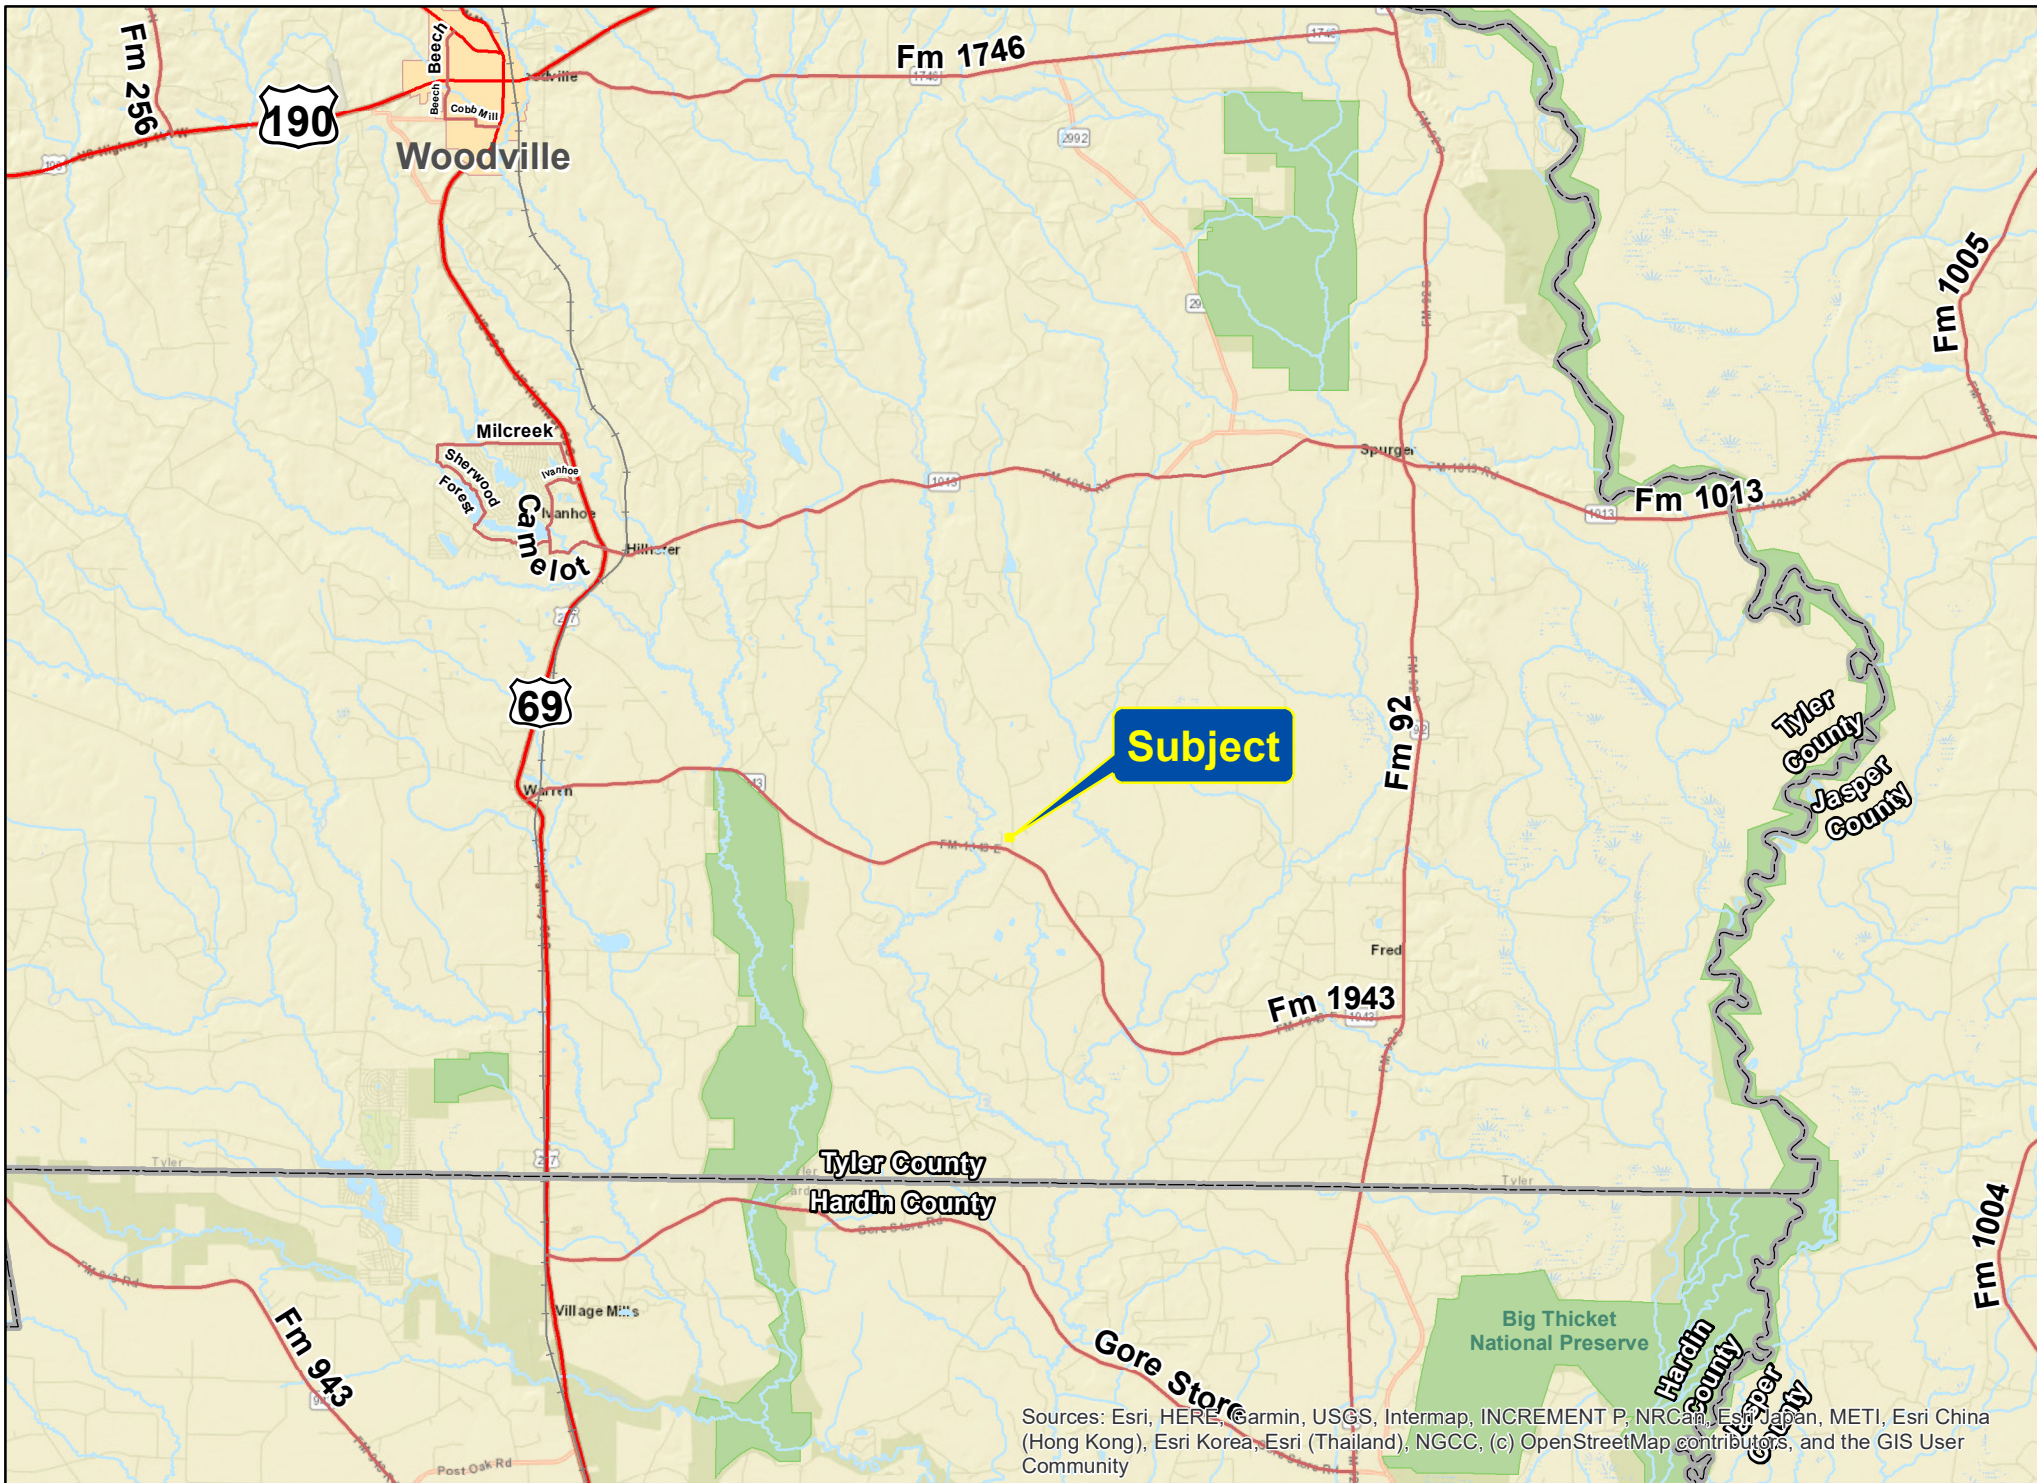

Sources: Esri, HERE, Garmin, USGS, Intermap, INCREMENT P, NRCan, Esri Japan, METI, Esri China (Hong Kong), Esri Korea, Esri (Thailand), NGCC, (c) OpenStreetMap contributors, and the GIS User Community

3.75 Acres | County Road 4520 | Tyler Co., Texas

For illustration purposes only.

Sources: Esri, HERE, Garmin, USGS, Intermap, INCREMENT P, NRCan, Esri Japan, METI, Esri China (Hong Kong), Esri Korea, Esri (Thailand), NGCC, (c) OpenStreetMap contributors, and the GIS User Community

3.75 Acres | County Road 4520 | Tyler Co., Texas

For illustration purposes only.

**Subject**

Sources: Esri, HERE, Garmin, USGS, Intermap, INCREMENT P, NRCan, Esri Japan, METI, Esri China (Hong Kong), Esri Korea, Esri (Thailand), NGCC, (c) OpenStreetMap contributors, and the GIS User Community

3.75 Acres | County Road 4520 | Tyler Co., Texas

For illustration purposes only.