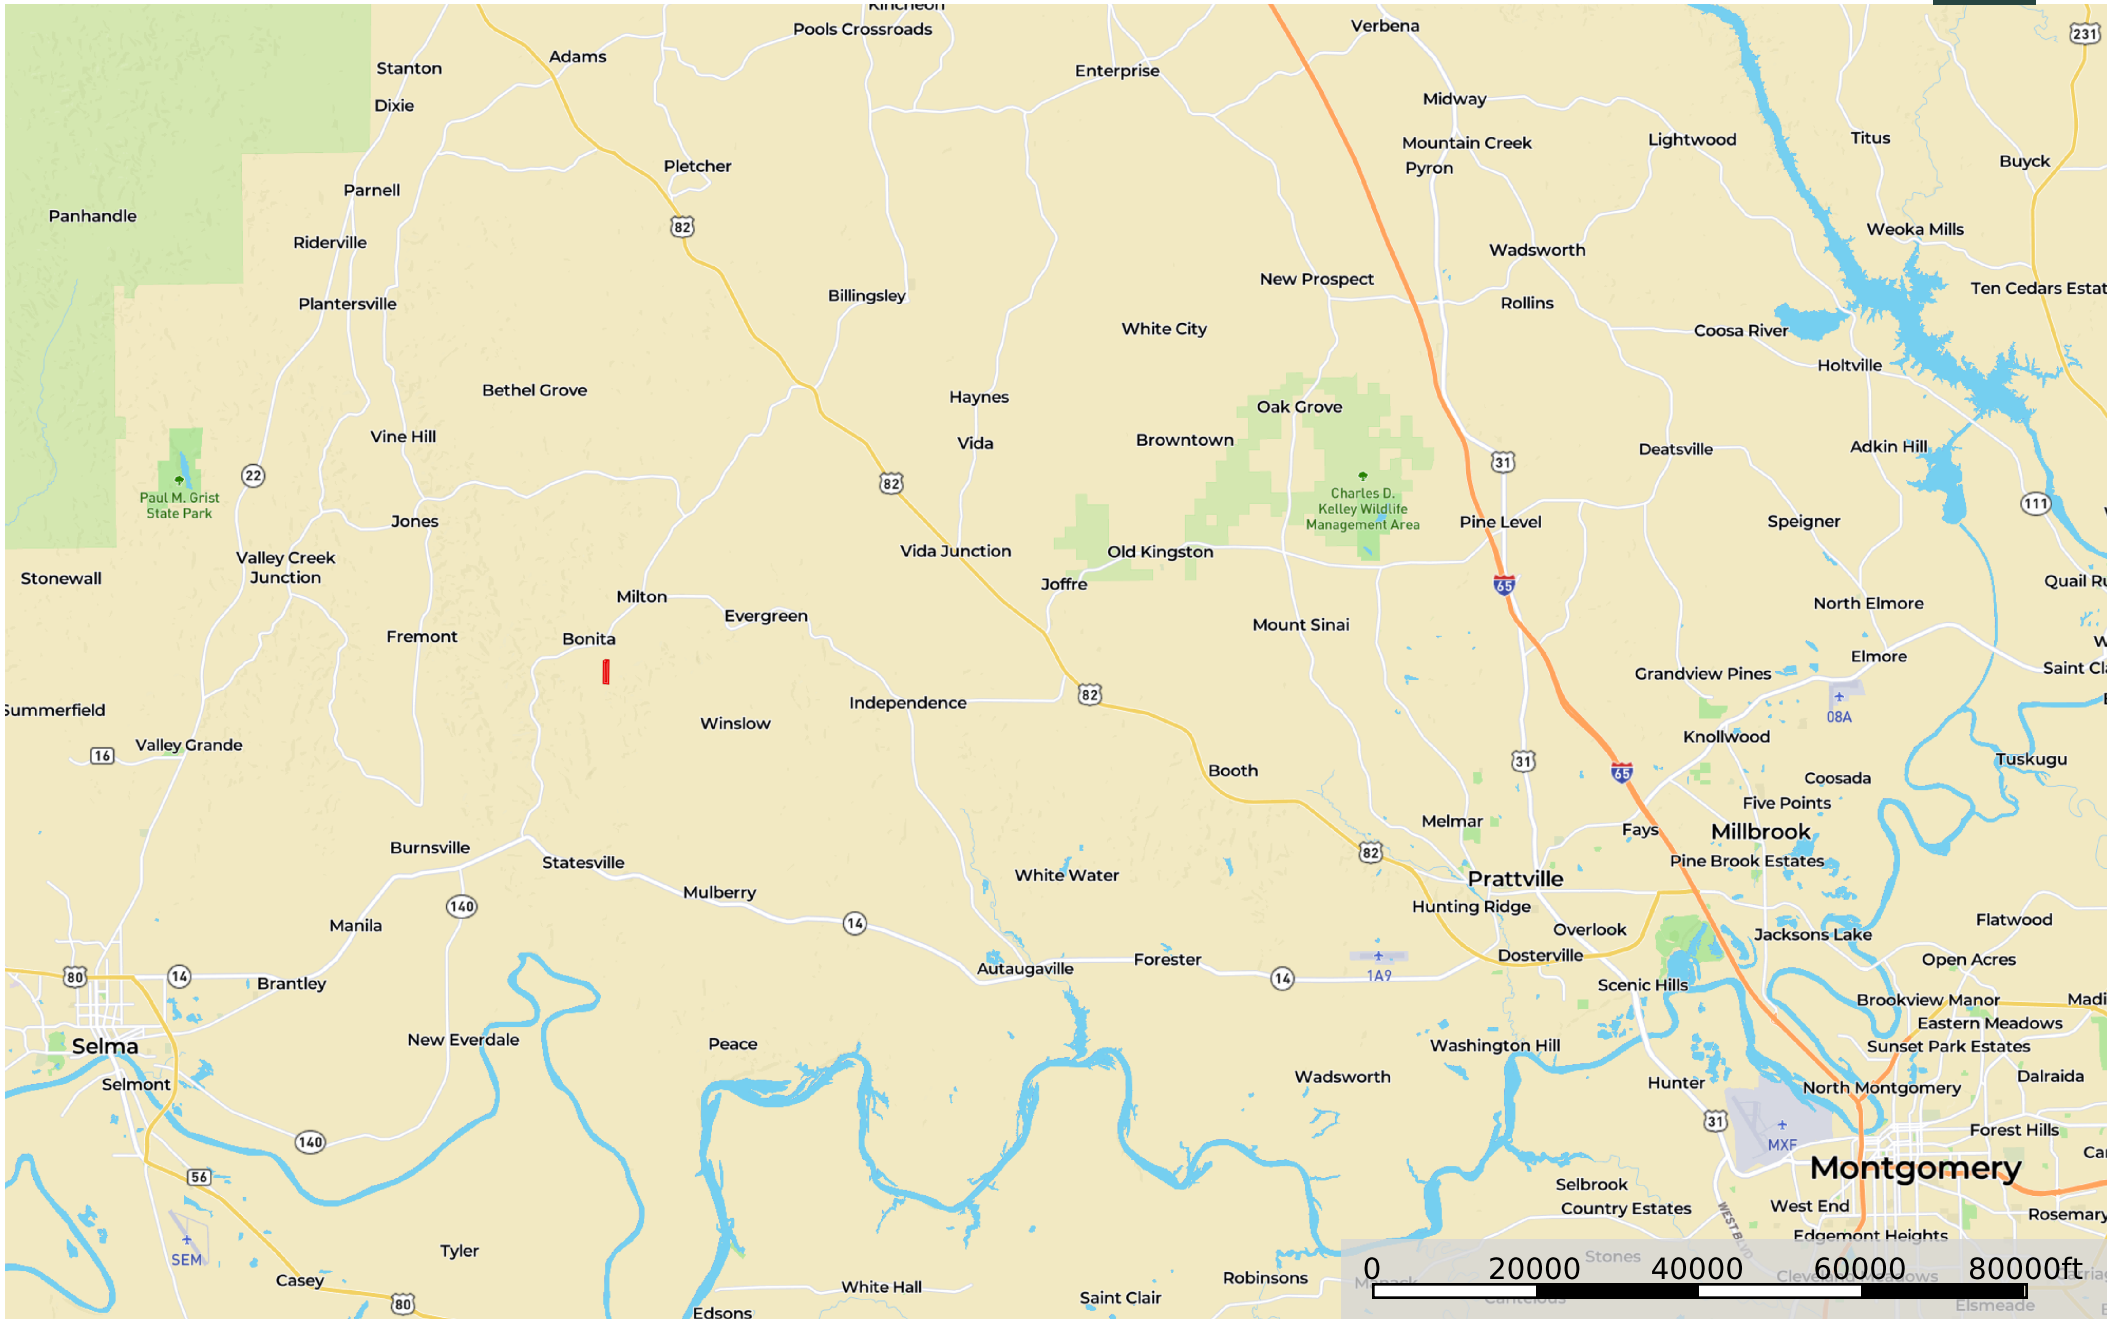

# 25 acres Autauga County Mclendon

Autauga County, Alabama, 25 AC +/-

Boundary