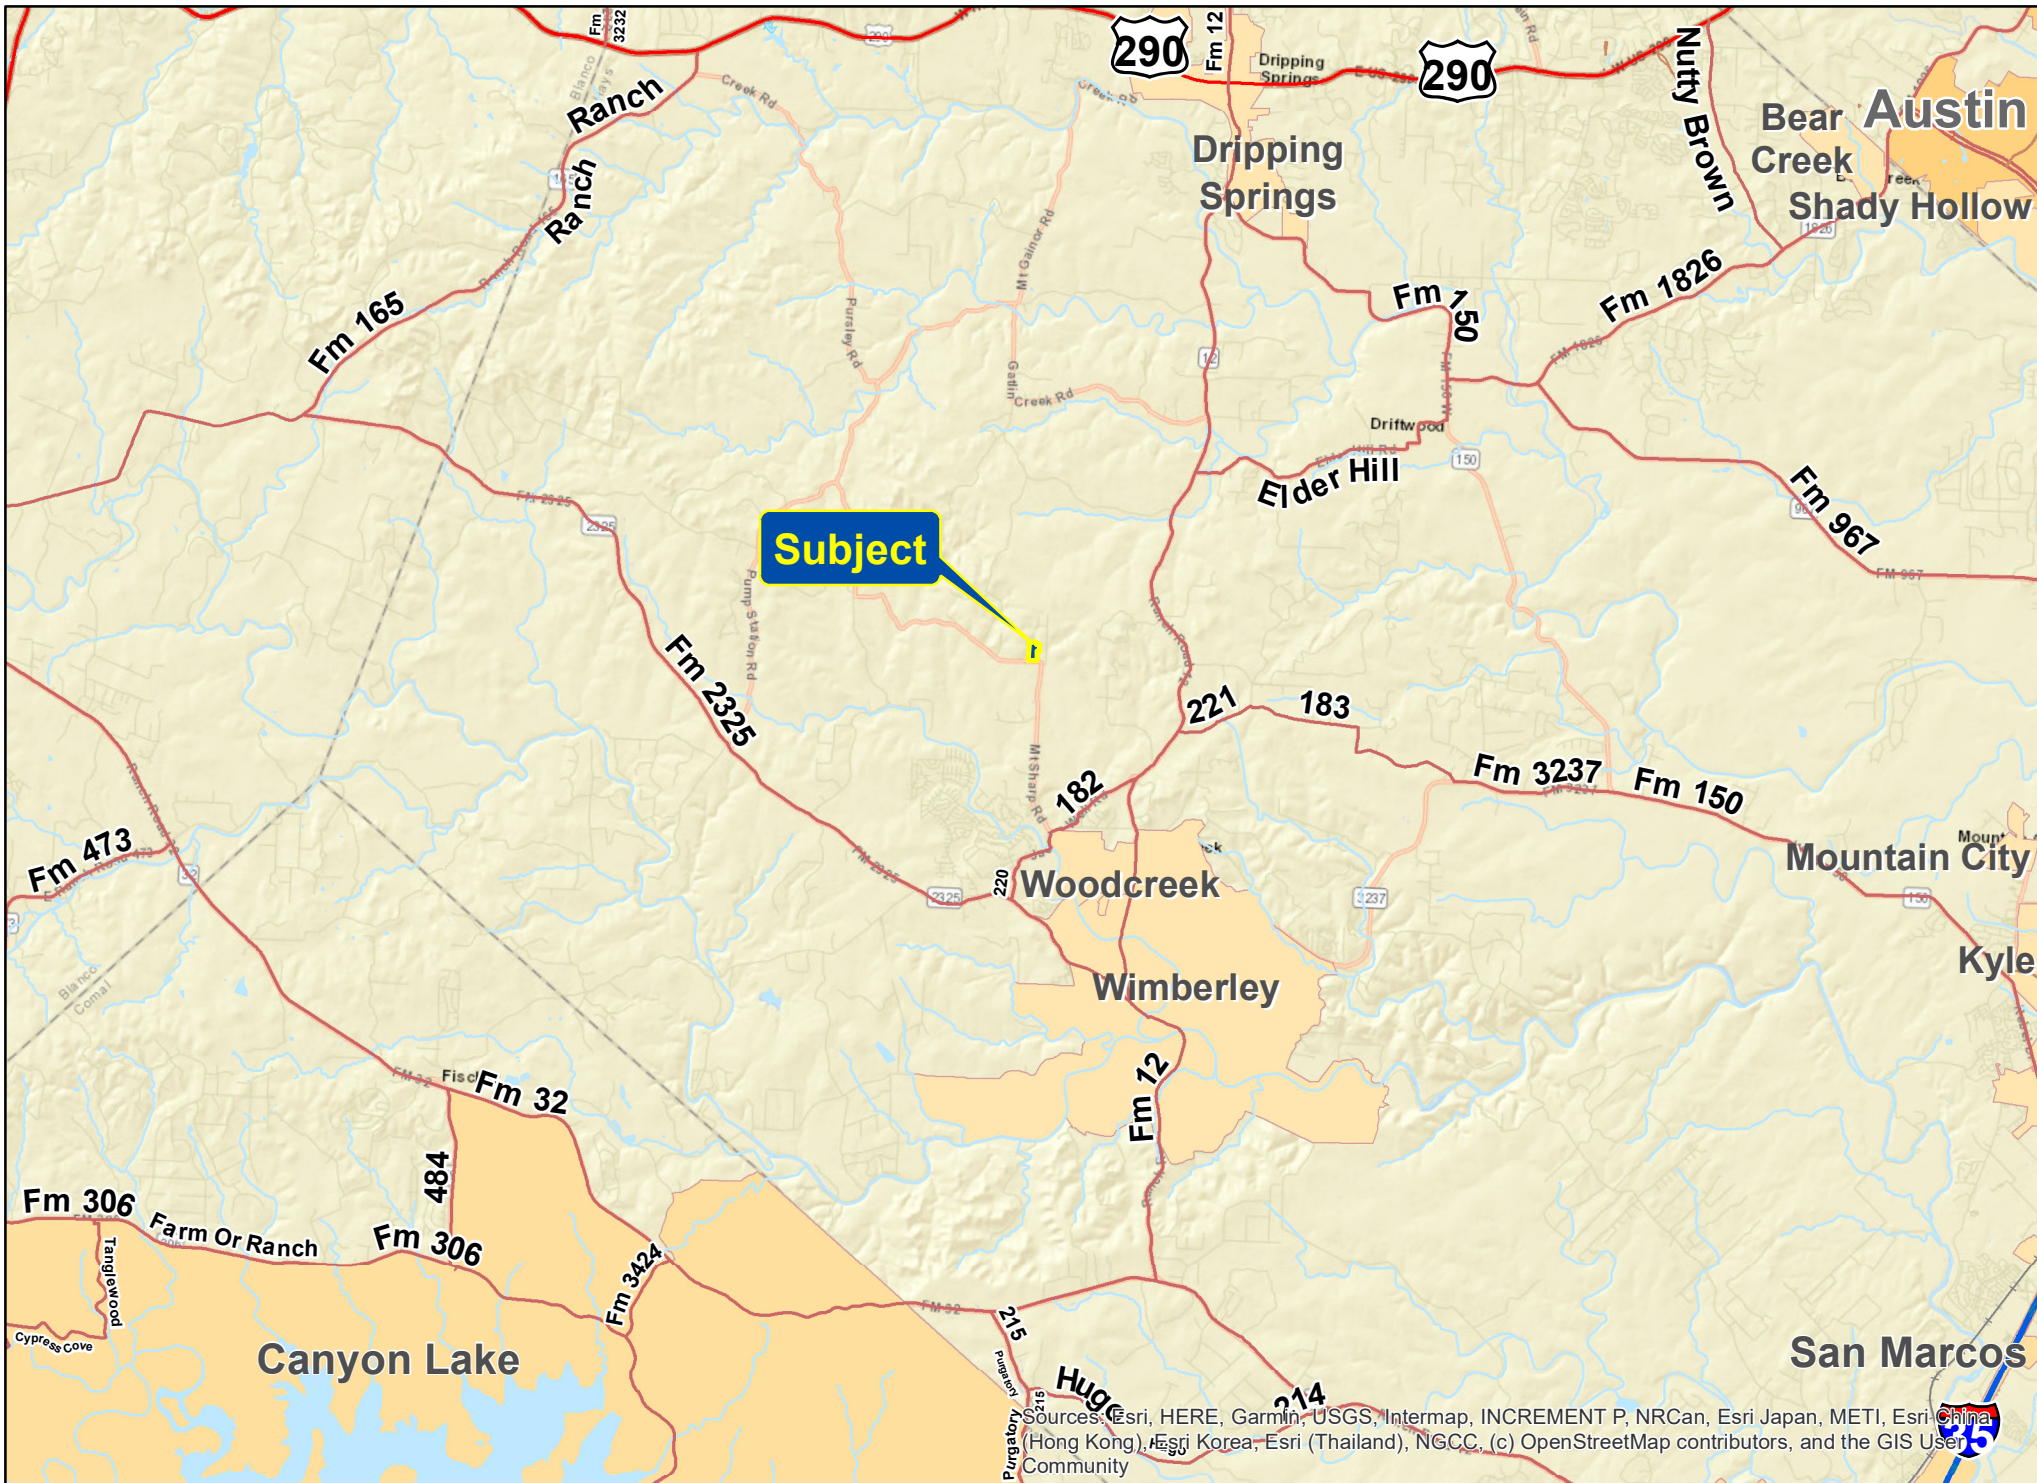

Sources: Esri, HERE, Garmin, USGS, Intermap, INCREMENT P, NRCan, Esri Japan, METI, Esri China (Hong Kong), Esri Korea, Esri Thailand, NGCC, (c) OpenStreetMap contributors, and the GIS User Community

23 Acres | 3600 Mount Sharp Rd. | Hays Co., Texas

For illustration purposes only.

Subject

23 Acres | 3600 Mount Sharp Rd. | Hays Co., Texas

For illustration purposes only.

Sources: Esri, HERE, Garmin, USGS, Intermap, INCREMENT P, NRCan, Esri Japan, METI, Esri China (Hong Kong), Esri Korea, Esri (Thailand), NGCC, (c) OpenStreetMap contributors, and the GIS User Community

Sources: Esri, HERE, Garmin, USGS, Intermap, INCREMENT P, NRCan, Esri Japan, METI, Esri China (Hong Kong), Esri Korea, Esri (Thailand), NGCC, (c) OpenStreetMap contributors, and the GIS User Community

23 Acres | 3600 Mount Sharp Rd. | Hays Co., Texas

For illustration purposes only.