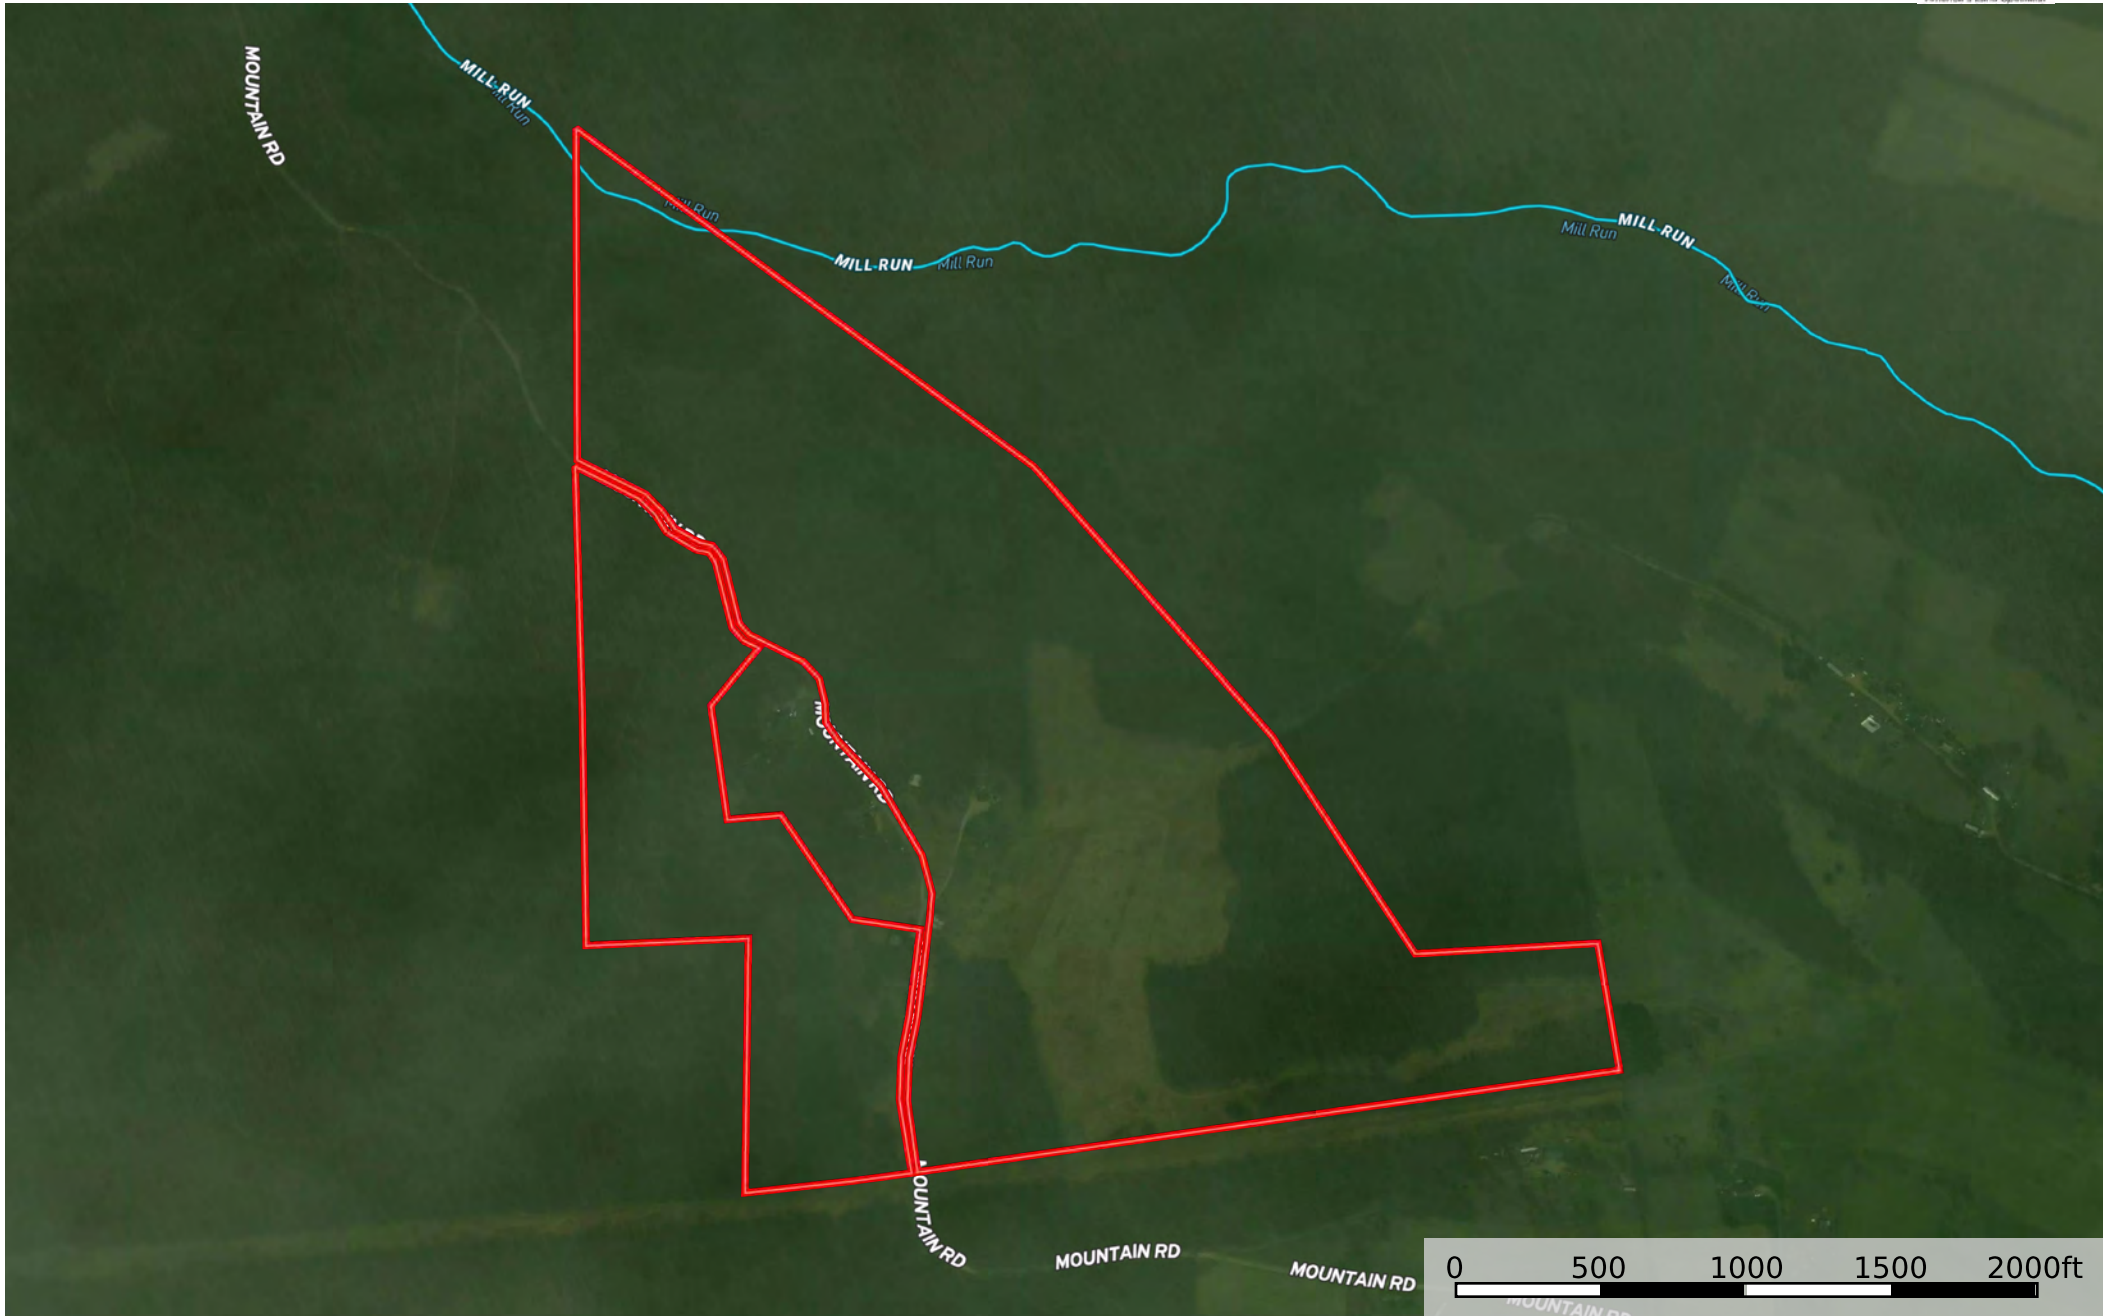

# Mountain Rd. Fayette County - 138 acres

Fayette County, Pennsylvania, 138 AC +/-

- Boundary
- Stream, Intermittent
- River/Creek
- Water Body