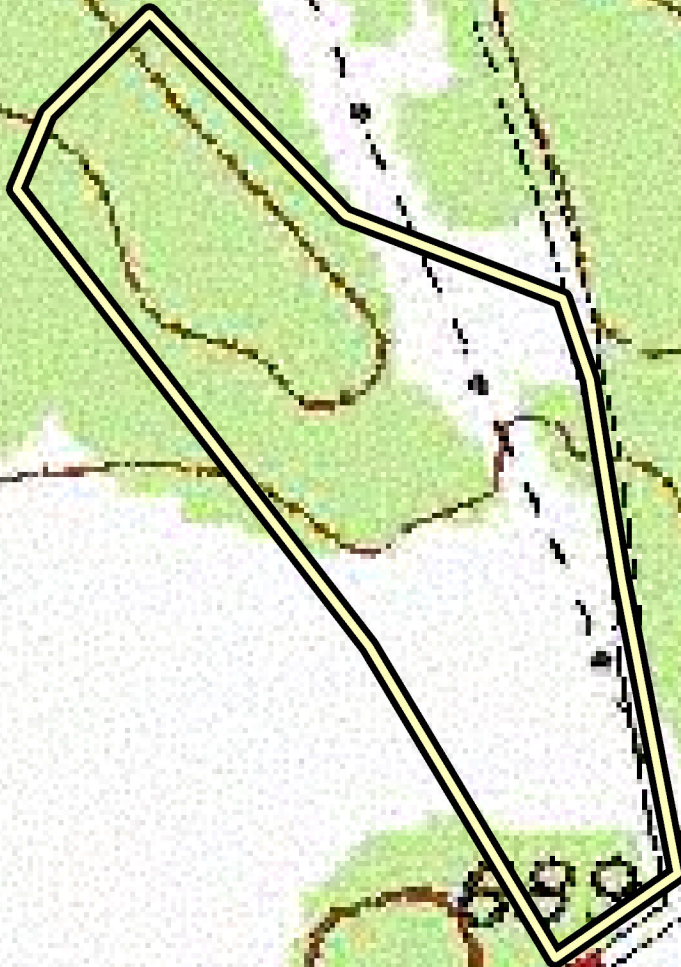

**MEADOW VIEW HIDEAWAY**  
±14 ACRES  
GREENE COUNTY, GA

E Peachtree Ave  
Woodville Rd

Jesse Johnson, Broker  
GA Registered Forester  
706-614-4855