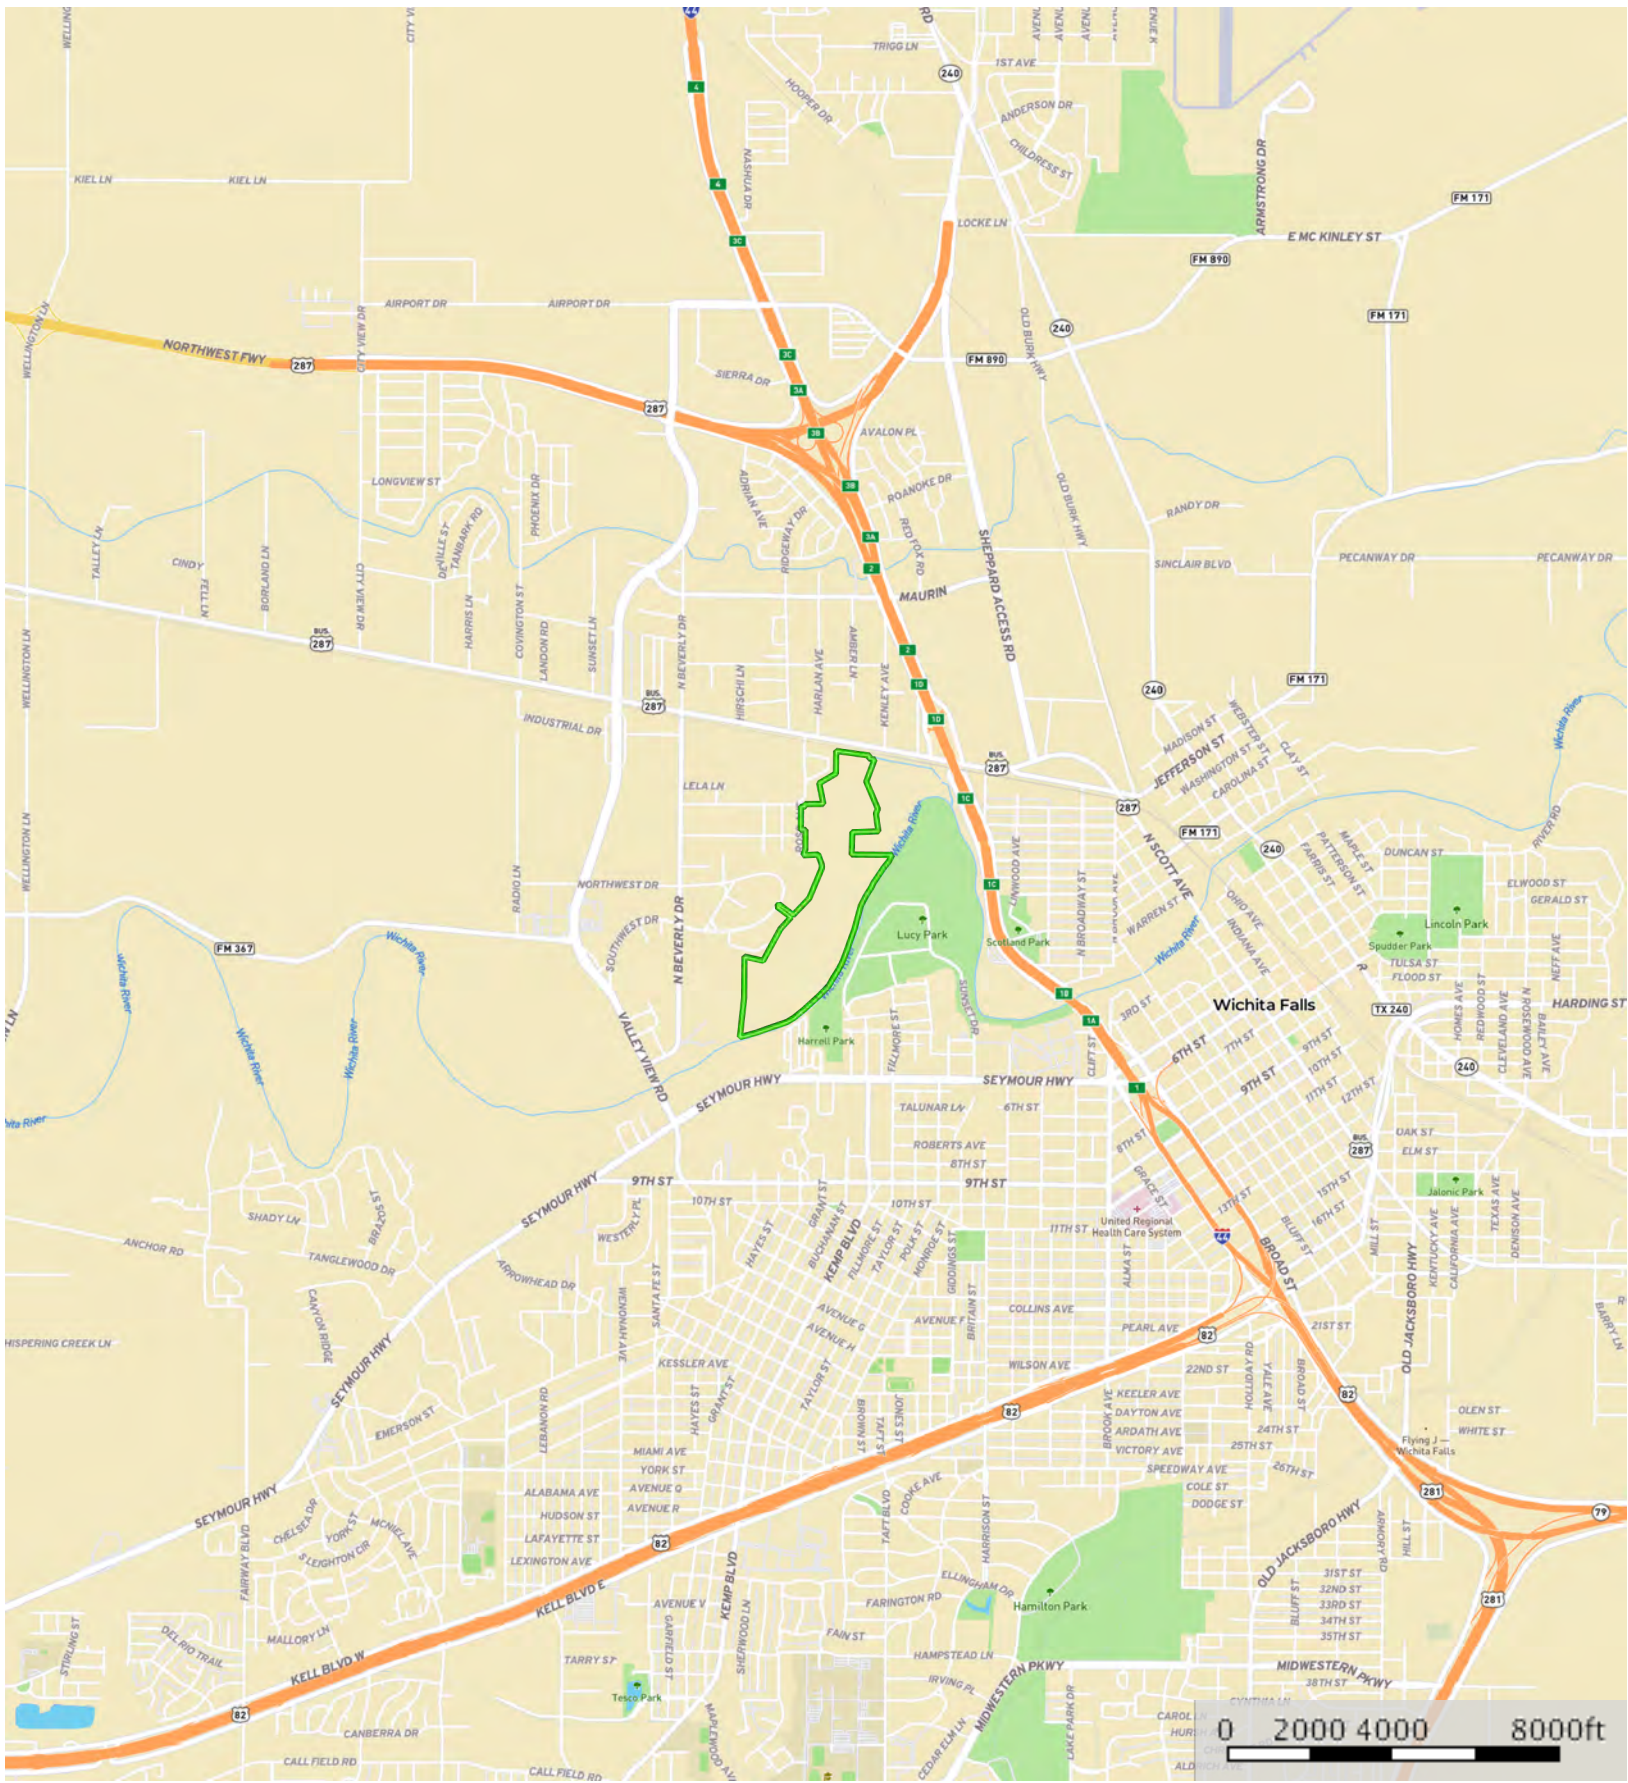

Casa Del Rio

Wichita County, Texas, 157.706 AC +/-

 Boundary

Boundary