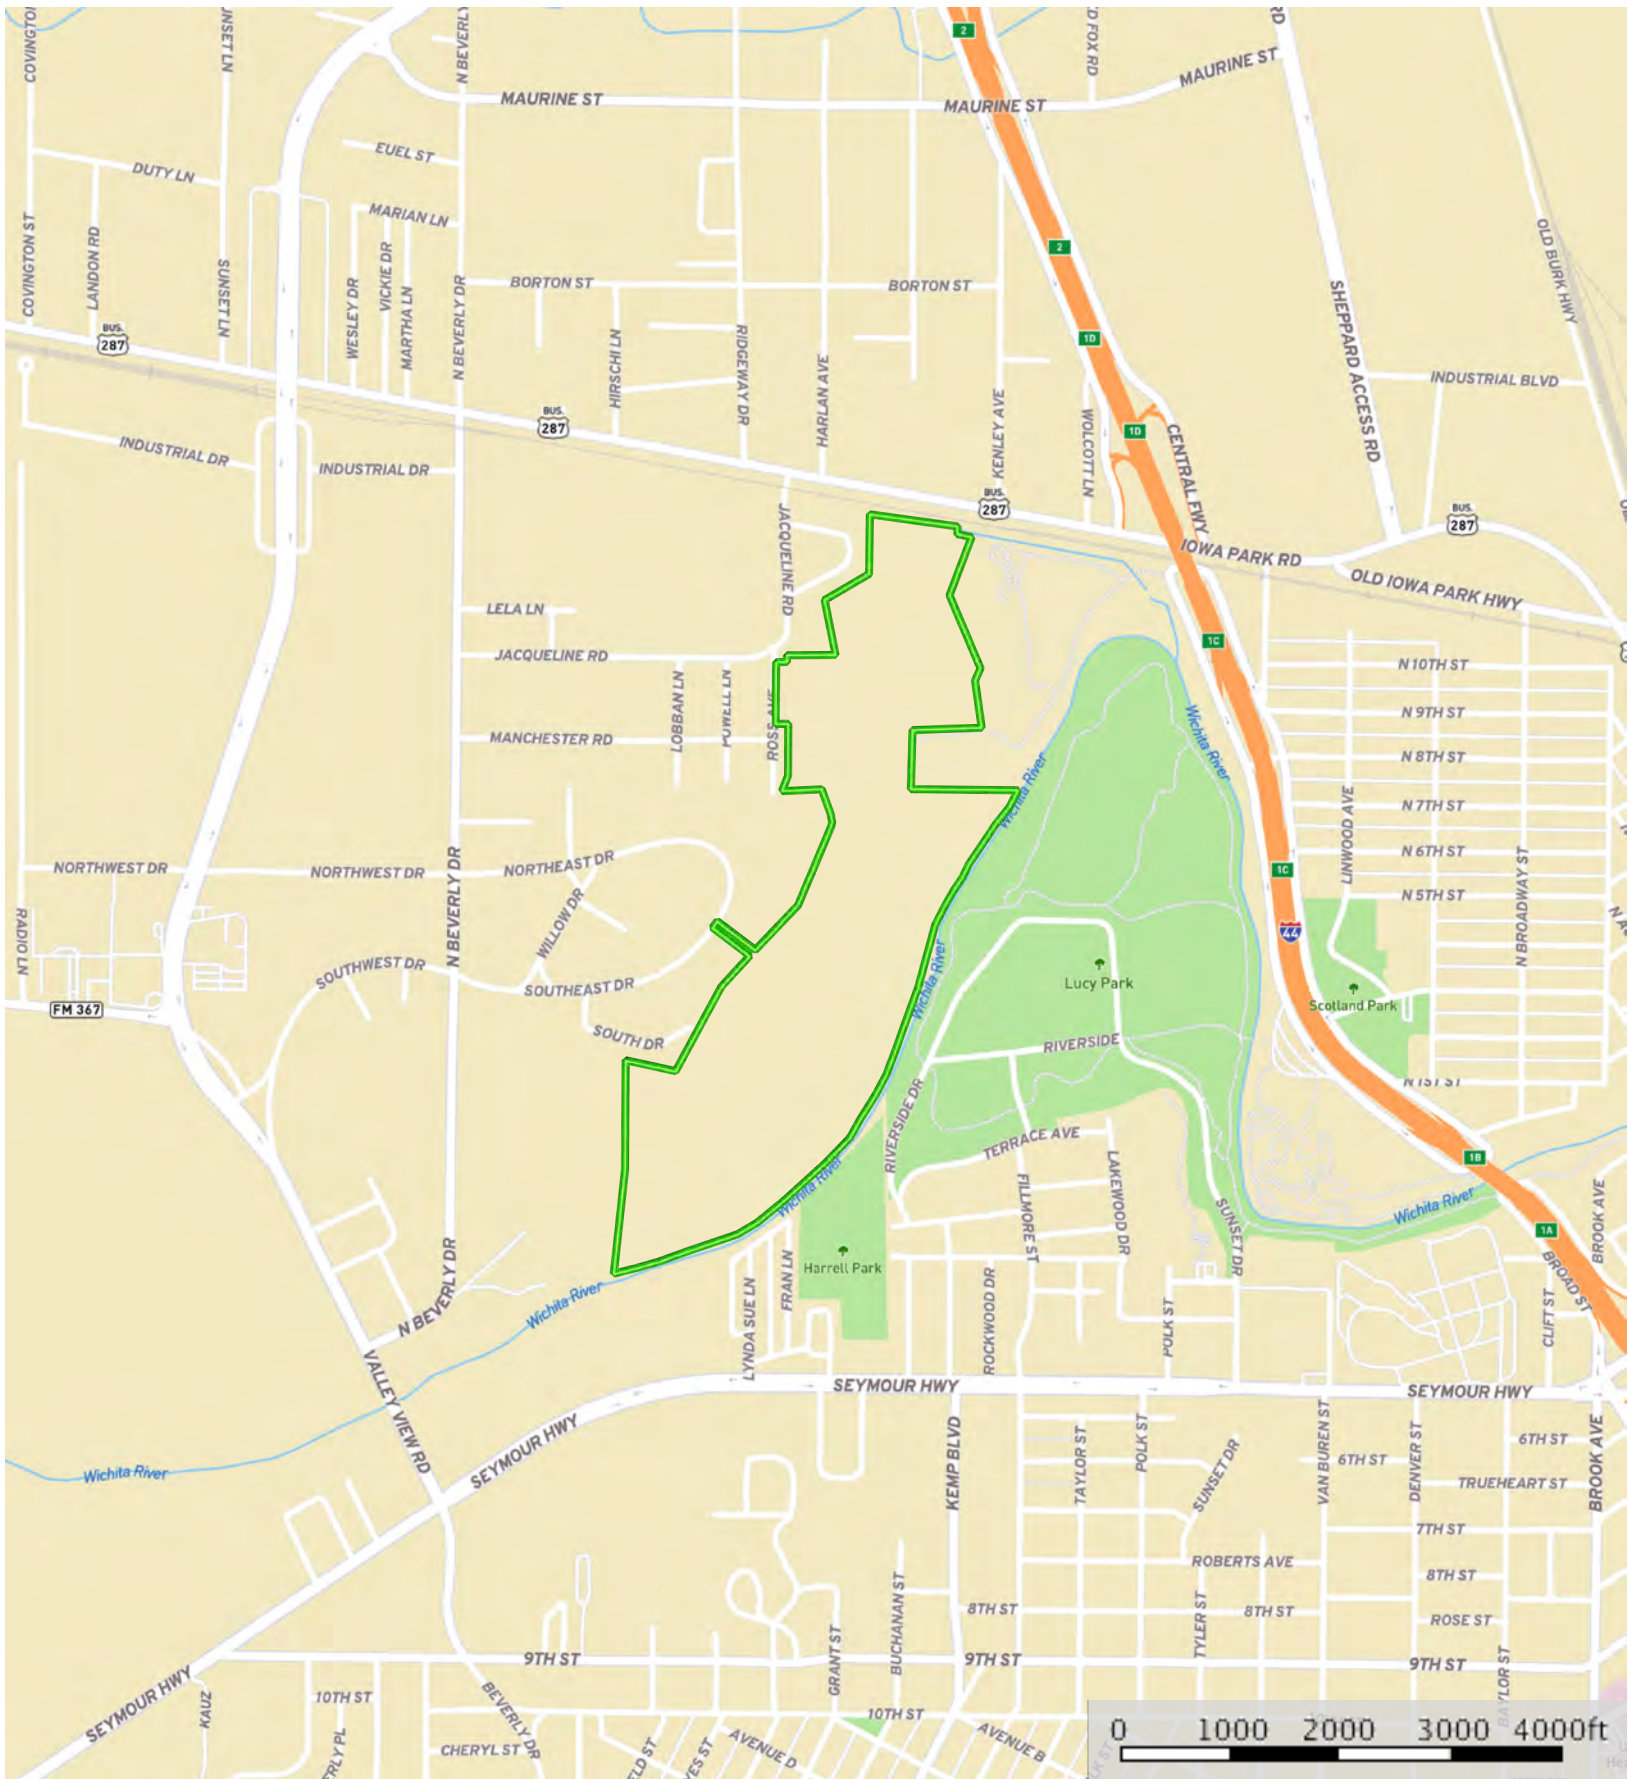

Casa Del Rio

Wichita County, Texas, 157.706 AC +/-

 Boundary

Boundary