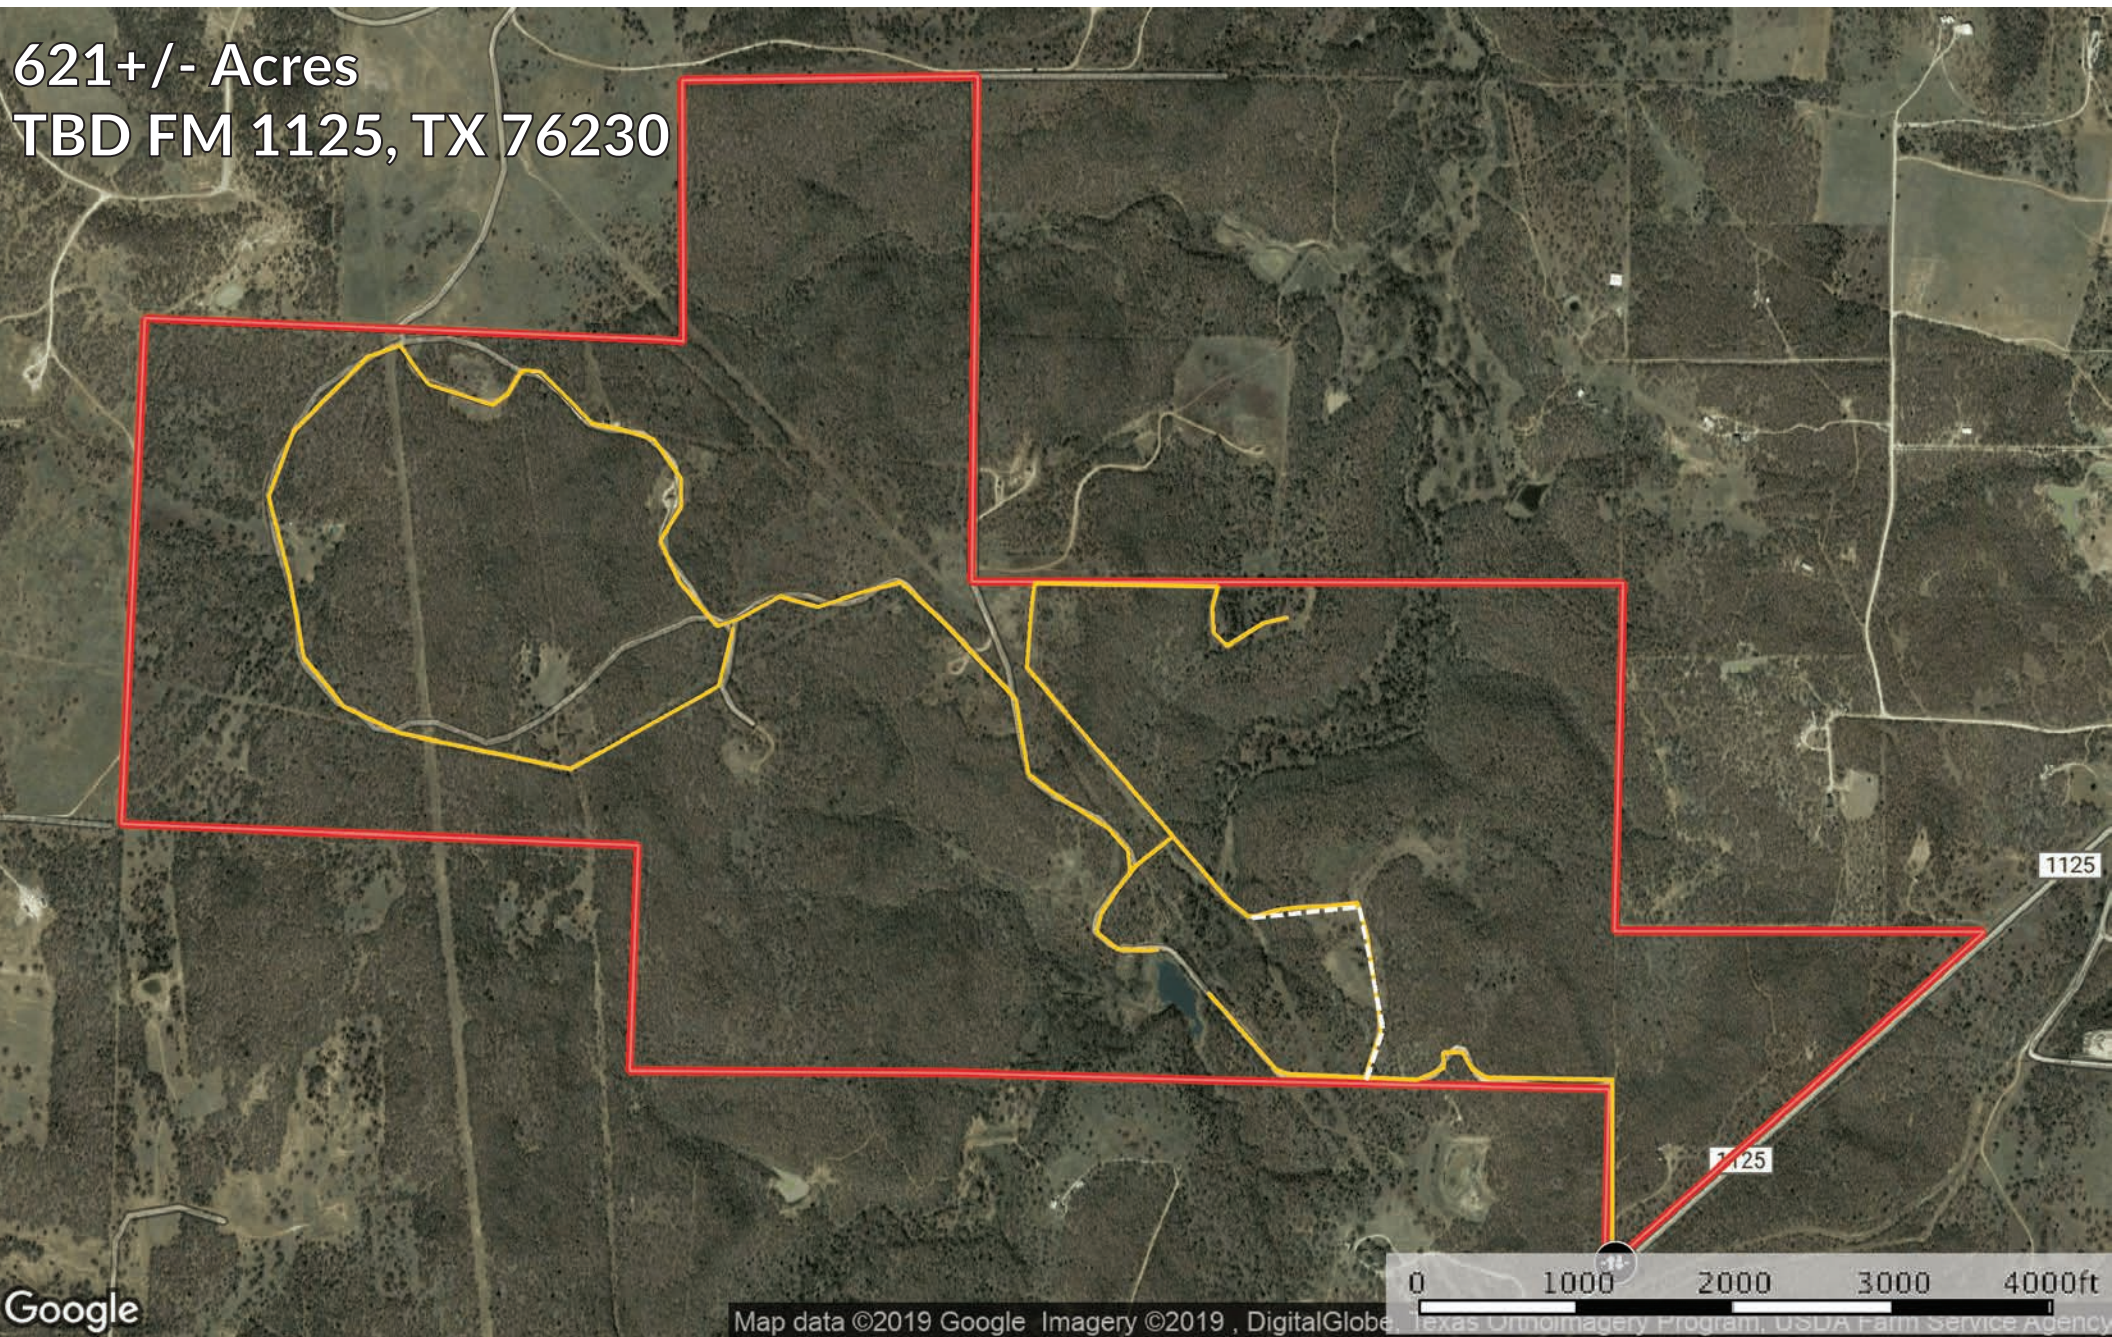

621+/- Acres
TBD FM 1125, TX 76230

Google

Map data ©2019 Google Imagery ©2019 , DigitalGlobe, Texas Orthoimagery Program, USDA Farm Service Agency

- Gate
- Road / Trail
- Primary Road
- Pond / Tank
- Boundary