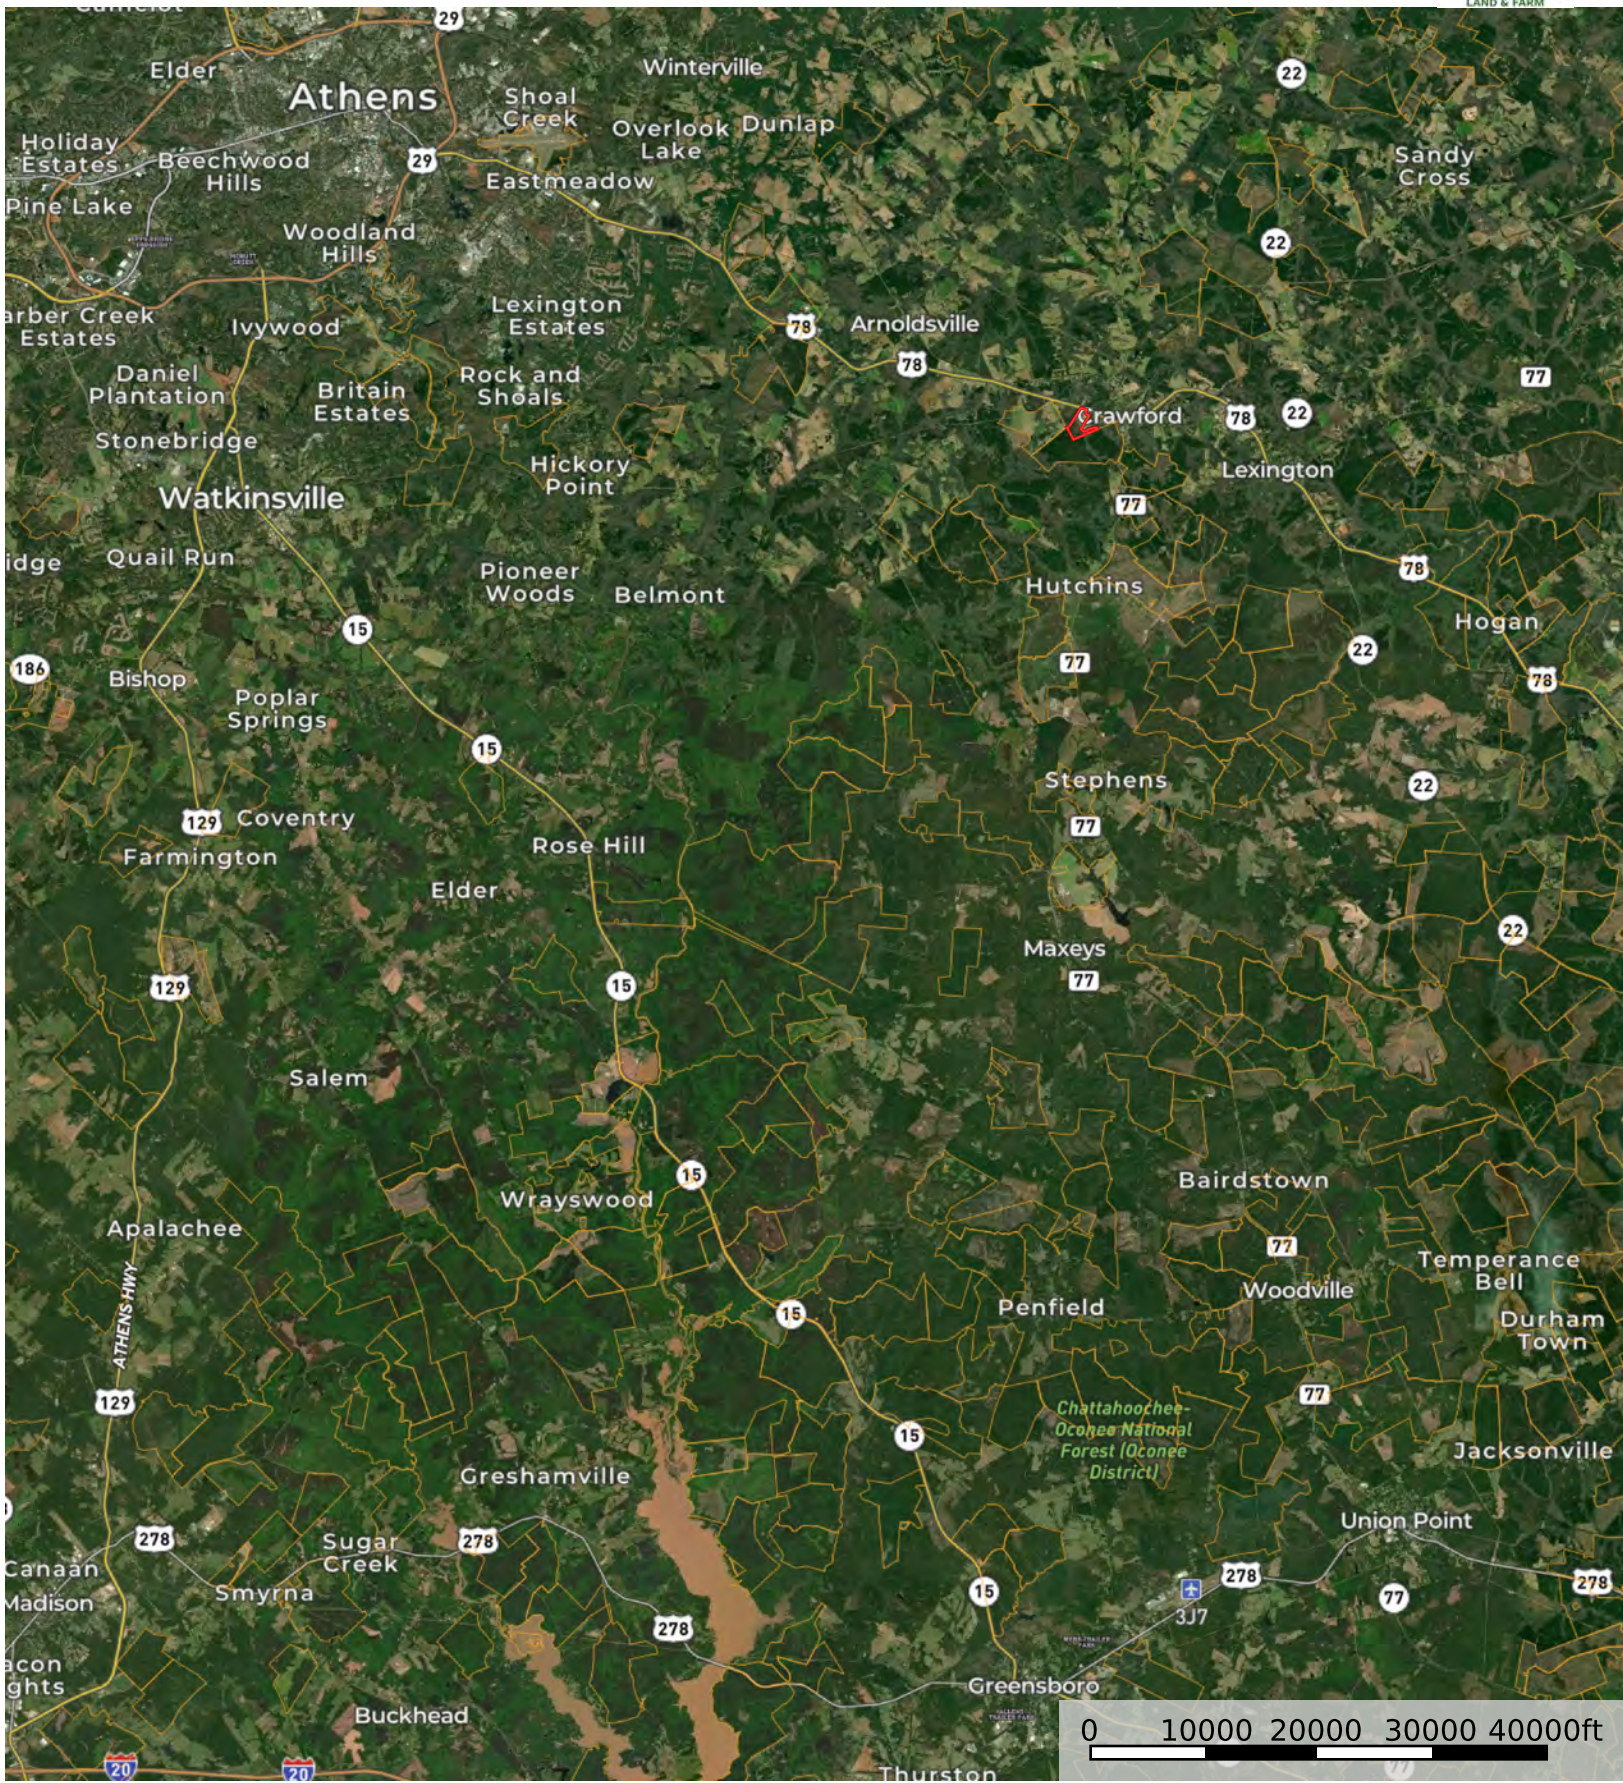

Crawford Farm
 Oglethorpe County, Georgia, 70.71 AC +/-

- Boundary
- 100 Year Floodplain
- 500 Year Floodplain
- Floodway
- Special
- Unmapped/ Not Included