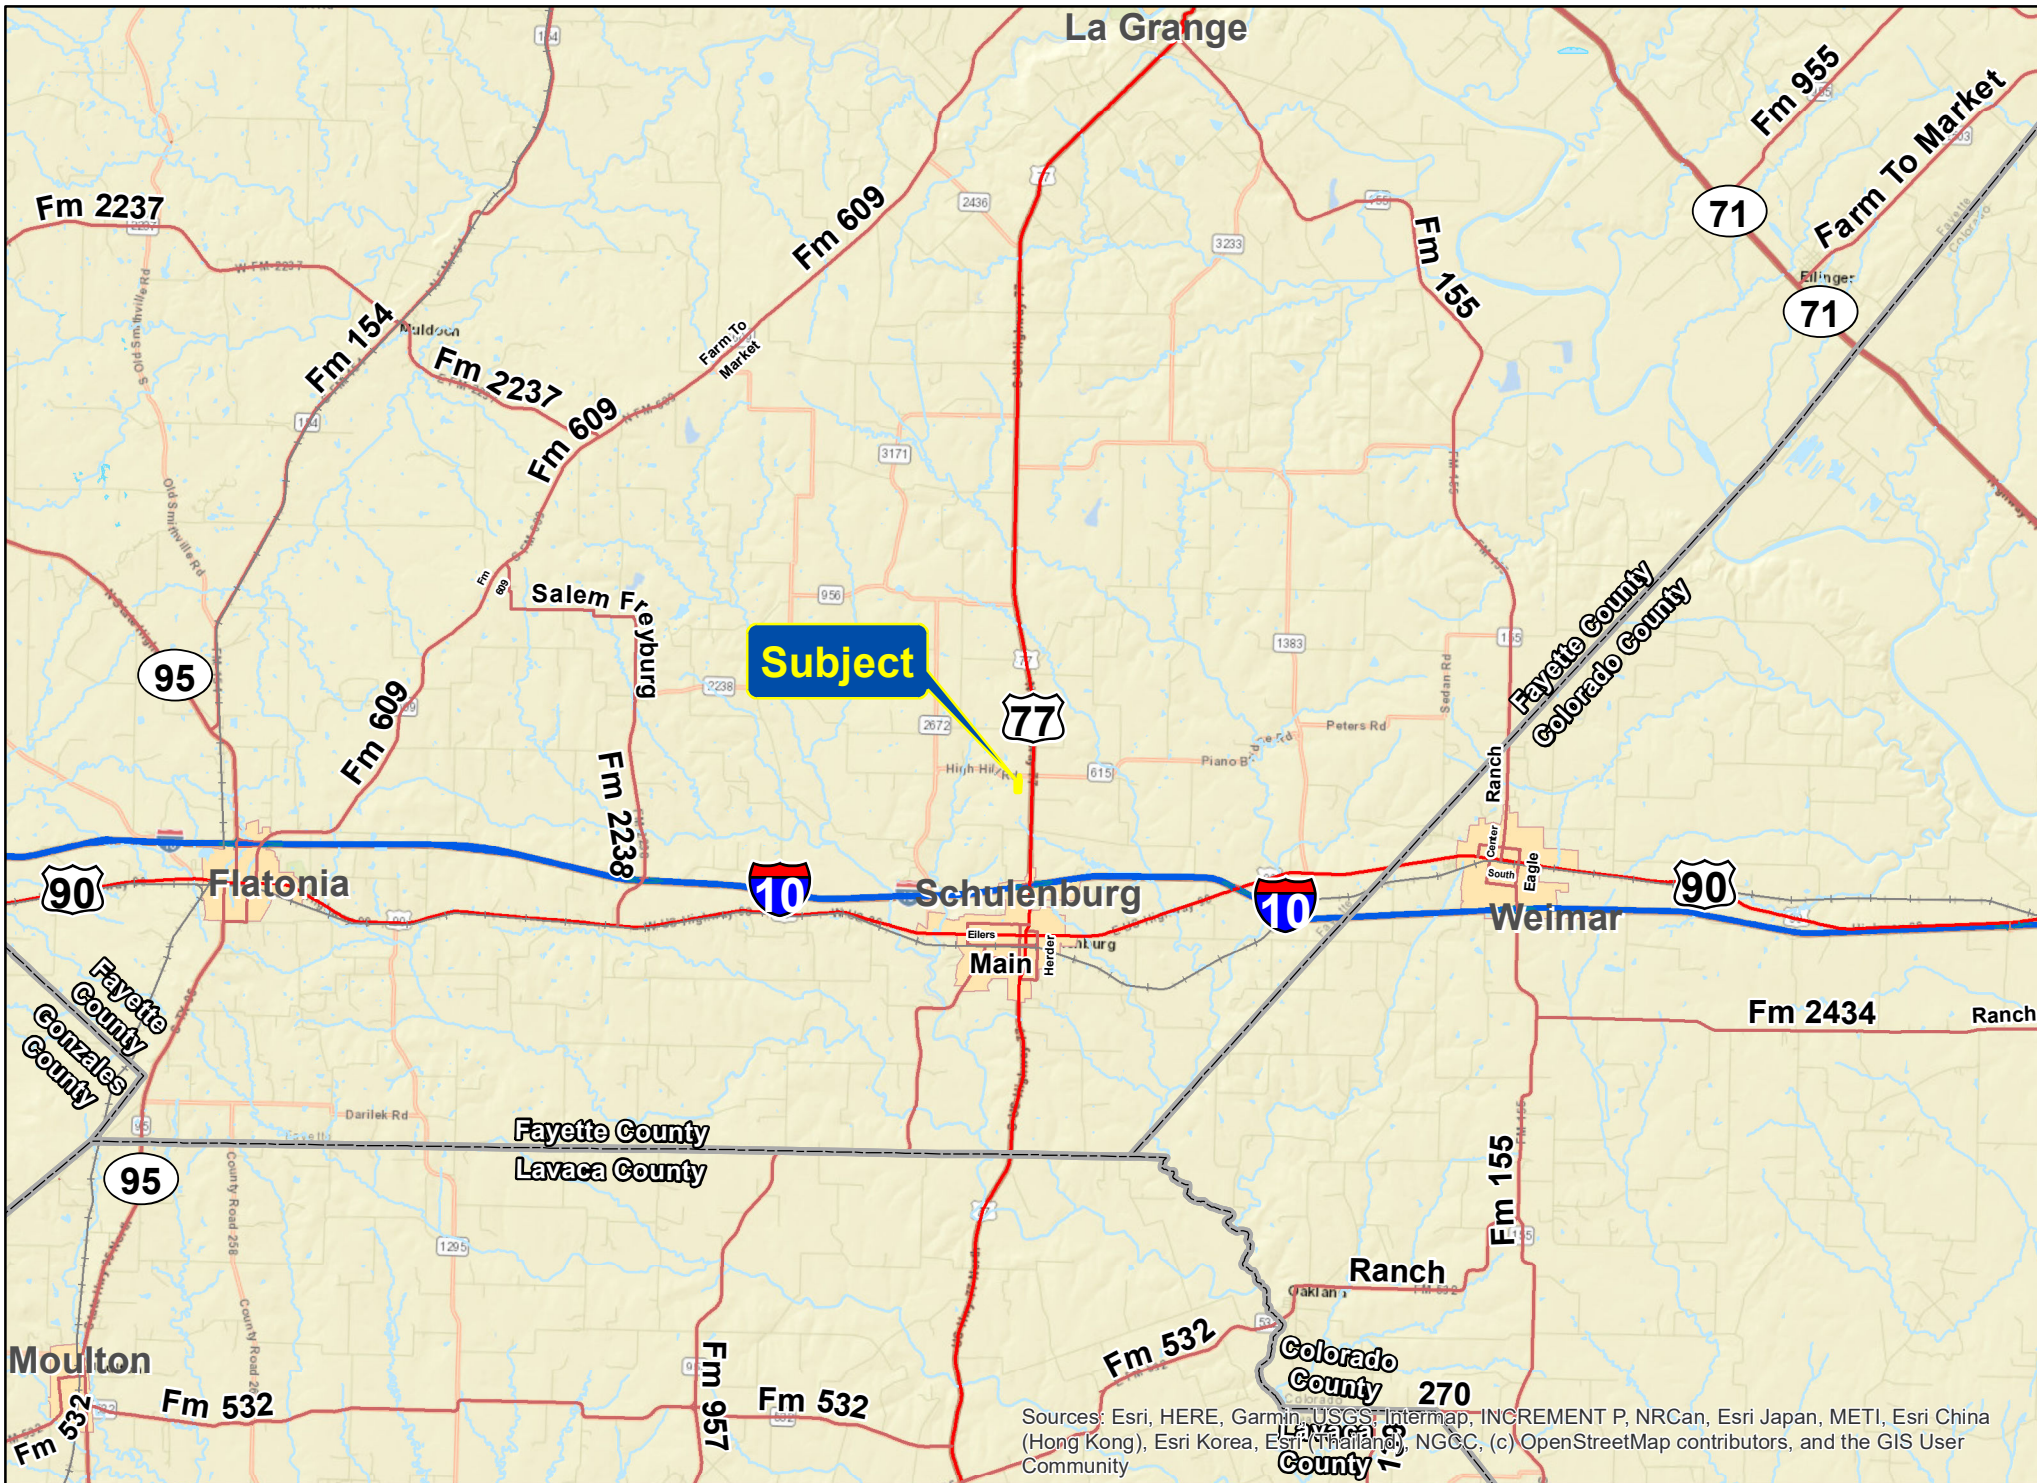

7.618 Acres | High Hill Road | Fayette Co., Texas

For illustration purposes only.

Sources: Esri, HERE, Garmin, USGS, Intermap, INCREMENT P, NRCan, Esri Japan, METI, Esri China (Hong Kong), Esri Korea, Esri (Thailand), NGCC, (c) OpenStreetMap contributors, and the GIS User Community

7.618 Acres | High Hill Road | Fayette Co., Texas

For illustration purposes only.

Sources: Esri, HERE, Garmin, USGS, Intermap, INCREMENT P, NRCan, Esri Japan, METI, Esri China (Hong Kong), Esri Korea, Esri (Thailand), NGCC, © OpenStreetMap contributors, and the GIS User Community

7.618 Acres | High Hill Road | Fayette Co., Texas

For illustration purposes only.